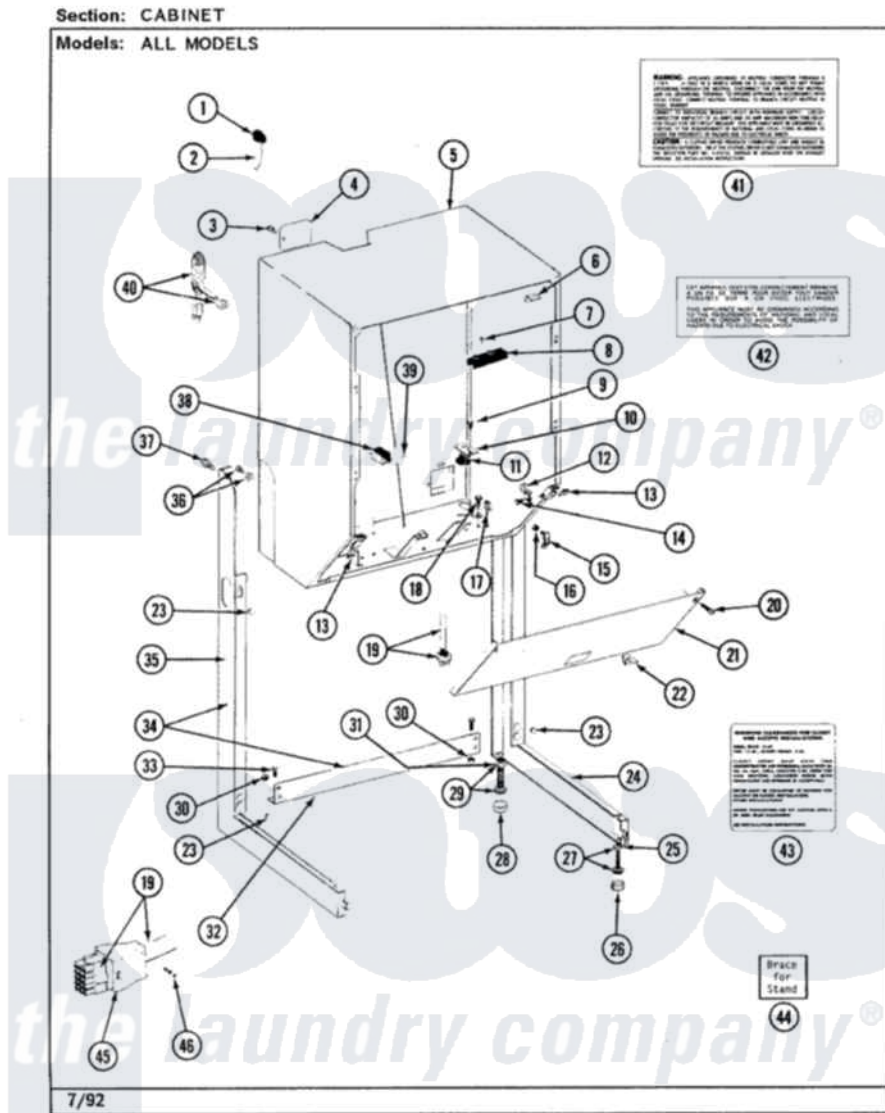

Jenn-Air LSE2700W 05 - CABINET

Jenn-Air Residential Jenn-Air LSE2700W Stacked Washer and Dryer Parts Parts Diagram 05 - CABINET
 Click on the part number to view part

Item	Original Part Number	Replaced By	Status	Part Description
3	Y313561			Screw---NA
4	314470		Not Available	COVER, TERMINAL
5	308055			Cabinet
6	312548			Fastener-Access Panel To CA
8	400008			Block, Terminal
9	211168	W10139210		Screw, 8-18 X 5/16
10	314532		Not Available	MOUNTING BRACKET
11	215948		Not Available	GROMMET
12	315264	74006784		Clip, Harness
13	215075			Fastener, Control Panel To Console
14	Y310632	1163839		Screw
15	314489			Guide, Pin
16	214872			Palnut, End Cap Note: Nut, Lamp Holder
17	Y313262	W10116752		Retainer-
18	211252			Screw, Ground Wire

19	208213		Wire Harness
20	314477		Screw, Access Panel
21	307844	Not Available	ACCESS PANEL (WHT)
22	314482		Fastener, Spring
23	314498		Pad, Dryer Leg
24	306073	Not Available	LEG ASSM, (RT-WHT)
25	Y052740	62739	Nut, Lock
26	Y314137		Foot, Rubber
27	Y305086		Adjustable Leg And Nut
28	210684		Foot, Adjustable Leg
29	Y302699	22003428	Leg, Adjustable
30	Y052721		Nut, Terminal Block Plate
31	210385		Lock Nut For Adjustable Leg
32	314499	Not Available	BRACE
33	214354		Screw, Top Cover To Cabnt.
34	Y306110		Stand, Dryer
35	306074	Not Available	LEG ASSM, LEFT-WHITE
36	303846	22003781	Screw, Ground Strap
37	314663	214354	Screw, Top Cover To Cabnt.
38	305205	694419	Mini-Buzzer
39	211168	W10139210	Screw, 8-18 X 5/16
41	314505	Not Available	INSTRUCTION LABEL
42	214519		LABEL, ELECTRICAL INSTR. PART NOT USED-GAS MODELS ONLY
43	314486	Not Available	LABEL
44	306128	Not Available	BRACE FOR STAND- ACCESSORY
45	215960	Not Available	STRAIN RELIEF
46	215953	Not Available	SCREW