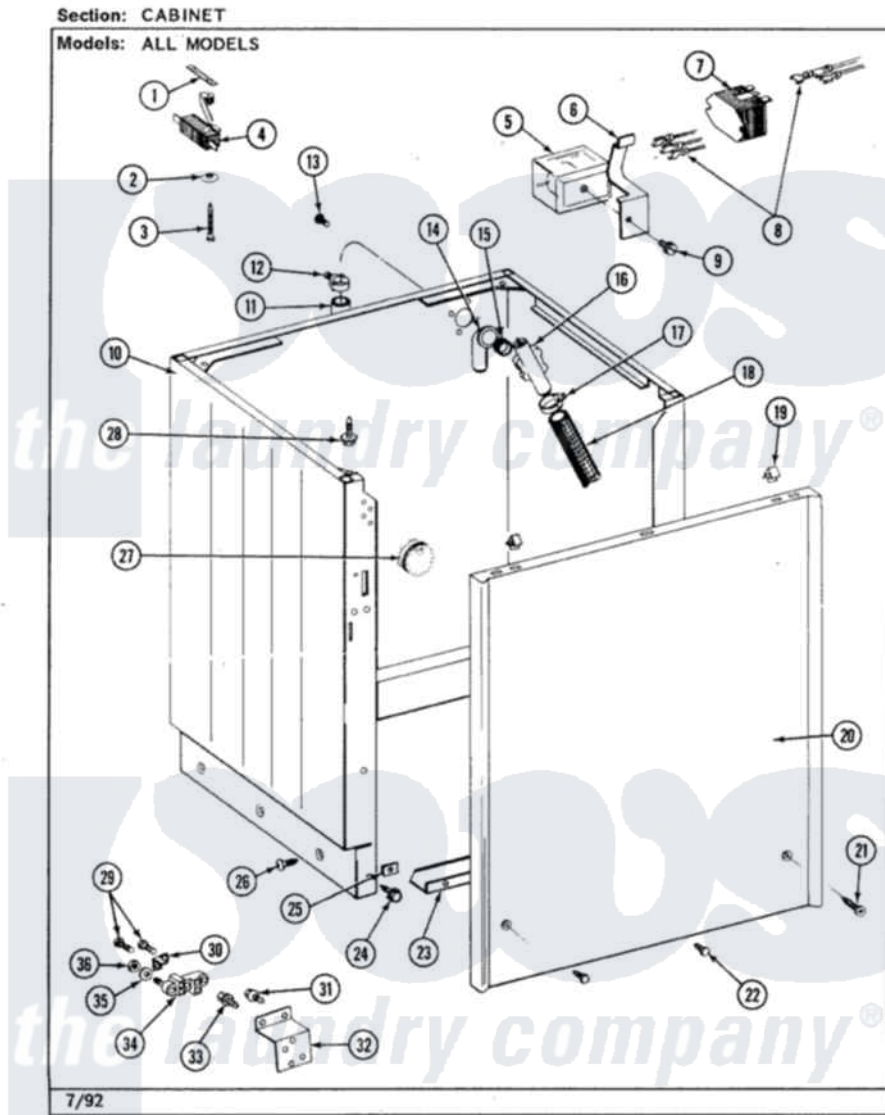

Jenn-Air LSE2700W 06 - CABINET

Jenn-Air Residential Jenn-Air LSE2700W Stacked Washer and Dryer Parts Parts Diagram 06 - CABINET
Click on the part number to view part

Item	Original Part Number	Replaced By	Status	Part Description
1	210866			Nut, Twin Speed
2	211500			Washer, Bracket To Top Cover
3	213501			Screw, No.6-20 X 1-1/8 Inch
4	202476			Unbalance Switch
5	207797			Relay
6	215273			Clip, Spring Relay
7	207834	8566493		Power Relay
8	208213			Wire Harness
9	212949	22001866		Screw, Relay
10	207207		Not Available	CABINET WHT
11	216017			Hose, Drain
12	200908	285655		Clamp, Hose
13	Y014874			Screw, Idler Arm And Sleeve
14	Y216016	W10116738		Elbow
15	214765			Gasket, Siphon Break
16	206638			Siphon Break

17	202574	3367052	Clamp, Hose
18	215365	22001448	Hose, Pump
19	215711		Fastener, Spring
20	207205		Panel, Front
21	213123	22001496	Front Panel Fastener And Screw
22	211294	90767	Screw, 8A X 3/8 HeX Washer Head Tapping
23	213846		Guard, Belt
24	213122	27001200	Screw
25	213280	204439	Screw And Fstner Assembly
26	213007		Xfor Cabinet See Cabinet, Back
27	207787	12002304	Switch-WL
28	214354		Screw, Top Cover To Cabnt.
29	Y312209	W10001200	Screw
30	Y312184		Strap, Grounding
31	Y310632	1163839	Screw
32	Y312904		Bracket, Terminal Block
33	Y313561		Screw---NA
34	400008		Block, Terminal
35	Y311270		Washer, Terminal Block
36	311484	112432	Nut