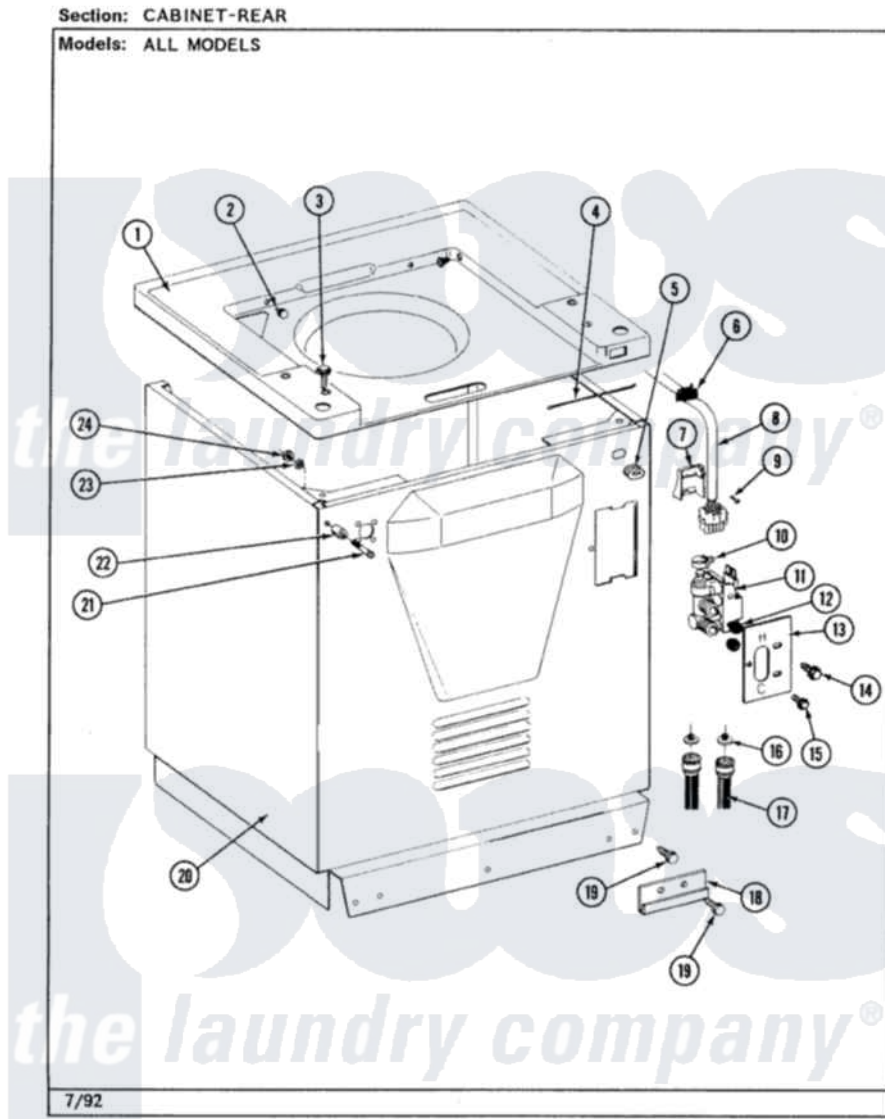

Jenn-Air LSE2700W 07 - CABINET (REAR)

Jenn-Air Residential Jenn-Air LSE2700W Stacked Washer and Dryer Parts Parts Diagram 07 - CABINET (REAR)
Click on the part number to view part

Item	Original Part Number	Replaced By	Status	Part Description
1	207579		Not Available	TOP COVER (WHITE)
2	215247		Not Available	BUMPER FOR LID
3	214354			Screw, Top Cover To Cabnt.
4	215274		Not Available	TOP COVER RESTRAINT
5	215950			(UPPER CABINET)
6	215948		Not Available	GROMMET
8	208212		Not Available	WIRE HARNESS (CANADA)
"	208213			Wire Harness
9	215953		Not Available	SCREW
10	201575			Clamp, Hose
11	205613			Water Valve
12	214337	96160		Screen
13	215264	22002371		Bracket
14	Y313561			Screw----NA
15	212276	W10116760		Screw
16	200961	12001413		Strainer And Washer Kit

17	200672	76314	Hose, Inlet 6 Ft. Hose With Elbow
18	215278	Not Available	GLIDE FOR WASHER
19	213121	3400111	Screw, 12-14 X 5/8
20	207207	Not Available	CABINET WHT
21	215277	67006908	Screw, Ice Rack
22	215276	Y215513	Standoff, Circuit Board
23	310557		Washer
24	Y052659	Y052655	Hex Nut, No.8-32