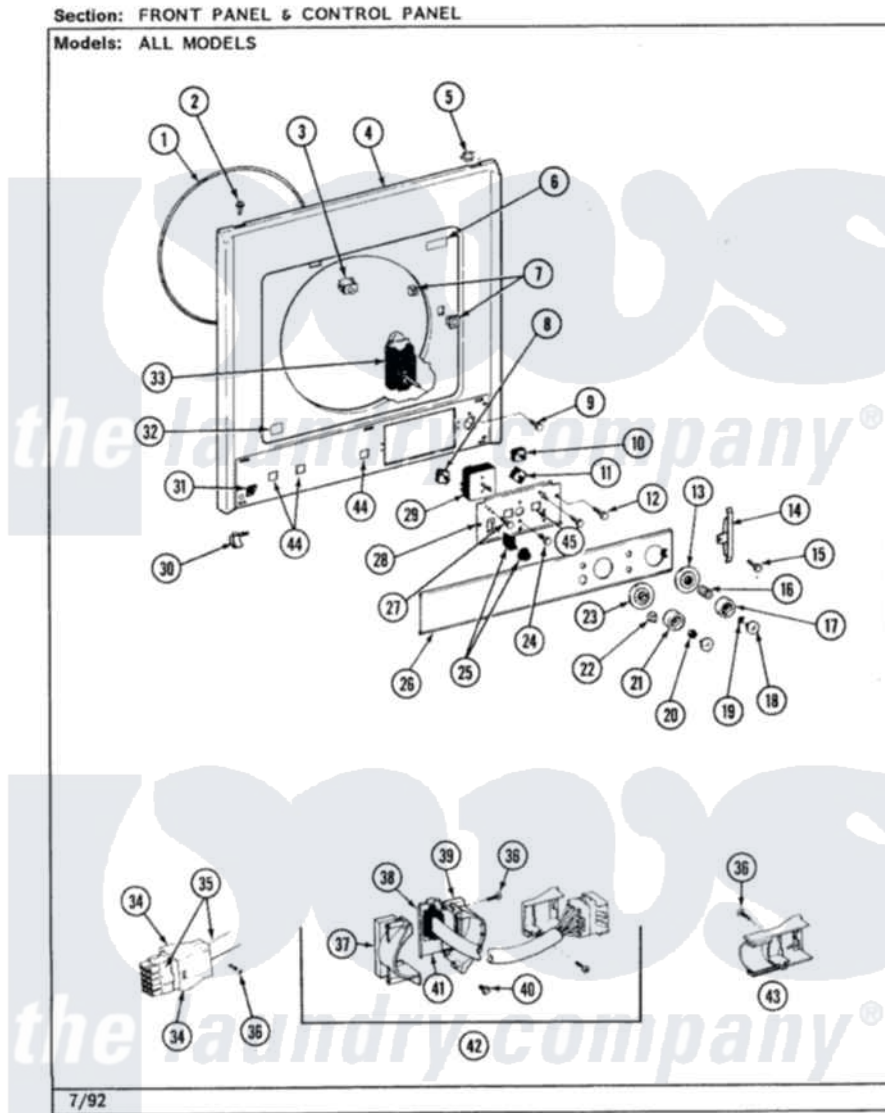

Jenn-Air LSE2700W 08 - CONTROL PANEL

Jenn-Air Residential Jenn-Air LSE2700W Stacked Washer and Dryer Parts Parts Diagram 08 - CONTROL PANEL

Click on the part number to view part

Item	Original Part Number	Replaced By	Status	Part Description
1	314286			Seal For Front Panel
2	212277			Screw, No.8 X 1/2 Inch
3	Y305753	W10169313		Switch-Dor
4	Y314261			Switch And Relay Bracket
5	Y310376			Clip, Door Switch Harness
6	Y313927			INSTRUCTION LABEL
7	306436			Door Latch Kit--W
8	308017			Switch, Dryer Temperature
9	213966	3400014		Screw
10	207782			Switch, Water Temperature
11	207800			Switch, Water Level
12	211294	90767		Screw, 8A X 3/8 HeX Washer Head Tapping
13	208071		Not Available	DIAL, TIMER
14	315267		Not Available	END CAP,CONTROL PANEL (BLK)
15	211000			SCREW, BRAKE DRUM (HEX

15	211000		HEAD)
16	211065		Spring, Index Wheel
17	Y216047		Knob, Control
18	216048	Not Available	CAP, KNOB
19	211605		Bezel, Timer Dial
20	312273		Nut, Control Knob
21	315408		Knob, Control
22	308411		Knob, Rotary
23	380412	Not Available	TIMER DIAL-DRYER
24	215952		Screw
25	308409	Y308025	Switch, Push To Start
26	308418	Not Available	FACIA CONTROL PANEL
27	215952		Screw
28	315237		Bracket For Switch And Timer
29	Y308252		Timer
30	314482		Fastener, Spring
31	314748	488660	Nut, Speed
32	314486	Not Available	LABEL
33	207783		Timer
34	215960	Not Available	STRAIN RELIEF
35	208213		Wire Harness
36	215953	Not Available	SCREW
40	211168	W10139210	Screw, 8-18 X 5/16
42	Y308018	Not Available	WIRE HARNESS (DRYER)
44	315286		Bumper Large
45	315287		Bumper Small