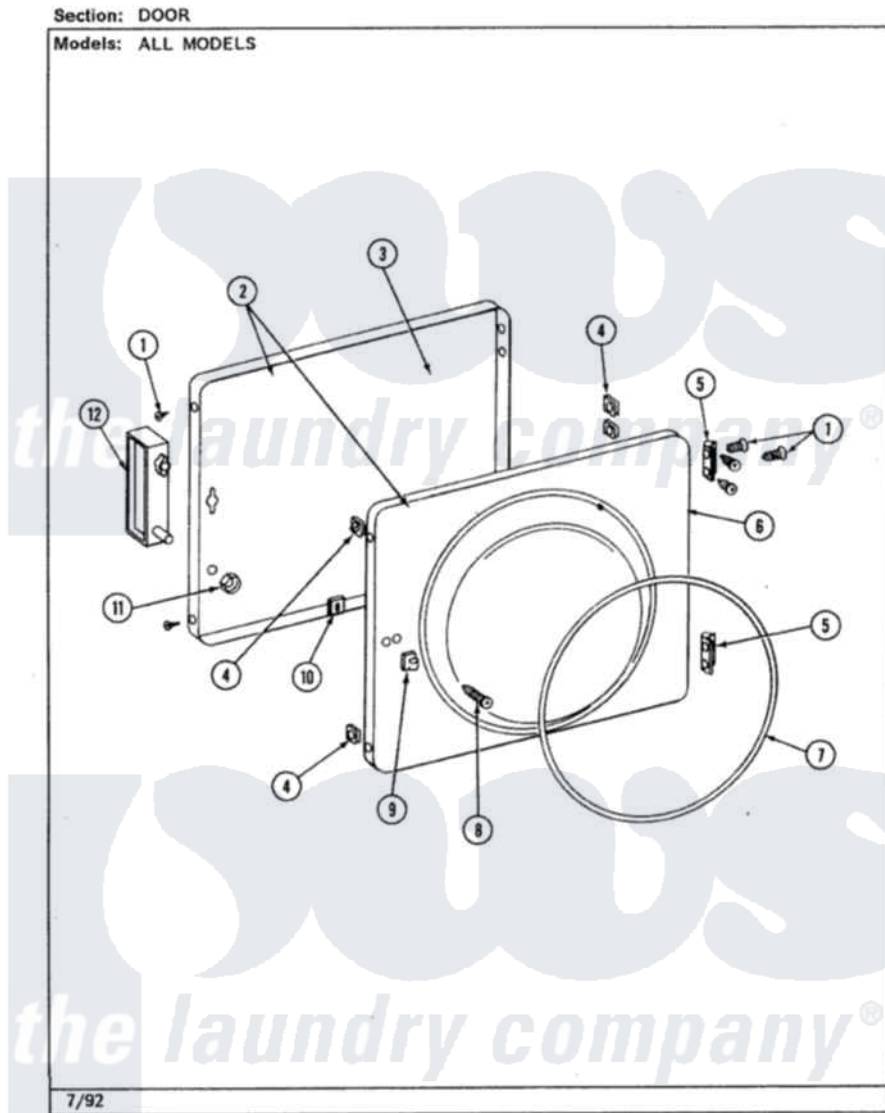

Jenn-Air LSE2700W 09 - DOOR

Jenn-Air [Residential Jenn-Air LSE2700W Stacked Washer and Dryer Parts](#) Parts Diagram 09 - DOOR
Click on the part number to view part

| Item | Original Part Number | Replaced By | Status | Part Description |
|------|-------------------------|--------------------------|---------------|--|
| 1 | Y314062 | | | Screw, Door Hinge And Panel |
| 2 | 306669 | | Not Available | DOOR, S1000 |
| 3 | 314475 | | | Panel, Outer Door |
| 4 | Y313910 | | | Clip, Door Liner To Outer Panel |
| 5 | Y304577 | 33001230 | | Hinge, Door |
| 6 | Y306667 | 33001002 | | Door, Inner |
| 7 | 314077 | | | Door Seal |
| 8 | 312960 | 489355 | | Screw, 8 X 1/2 |
| 9 | 306436 | | | Door Latch Kit--W |
| 10 | Y313911 | | | Door Strike Retainer |
| 11 | 214872 | | | Palnut, End Cap Note: Nut, Lamp Holder |
| 12 | 314476 | | Not Available | HANDLE, DOOR |