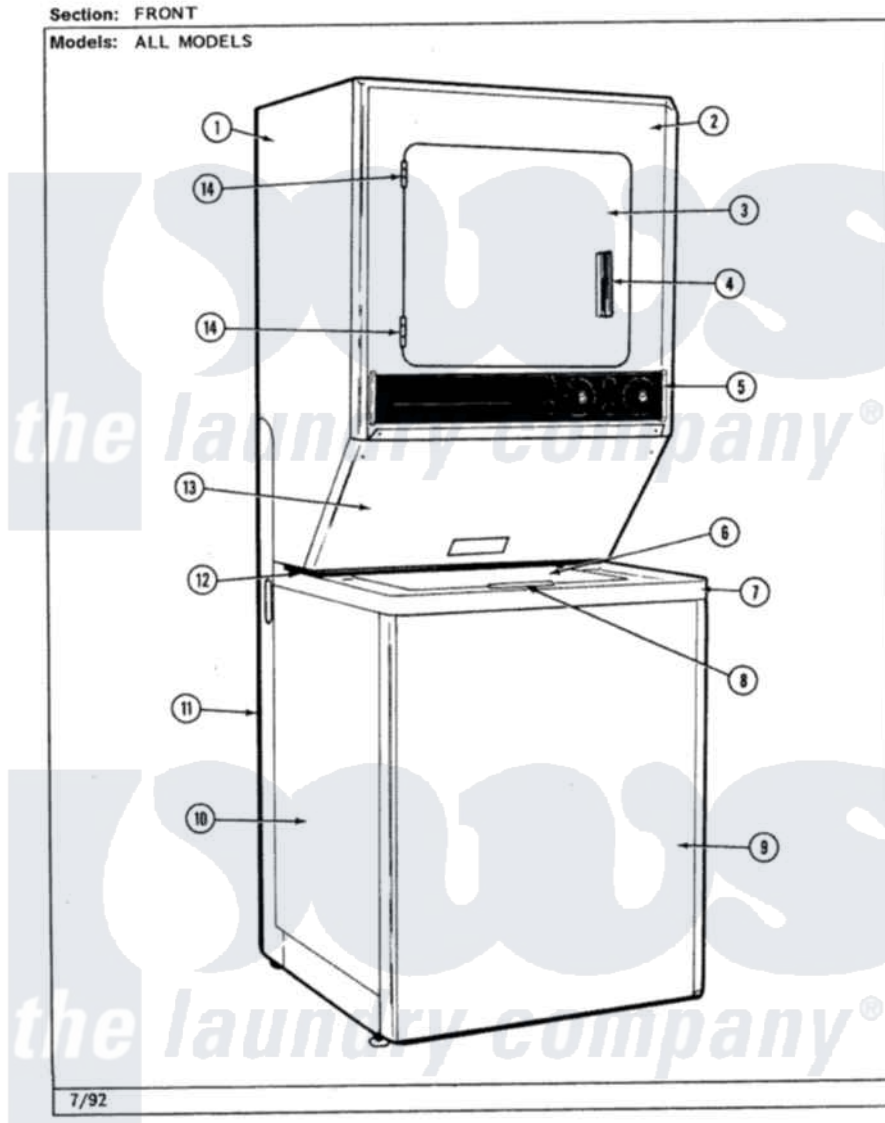

# Jenn-Air LSE2700W 10 - FRONT

Jenn-Air [Residential Jenn-Air LSE2700W Stacked Washer and Dryer Parts](#) Parts Diagram 10 - FRONT  
Click on the part number to view part

Item	Original Part Number	Replaced By	Status	Part Description
1	<a href="#">308055</a>			Cabinet
2	315261		Not Available	FRONT PANEL (WHITE)
3	<a href="#">314475</a>			Panel, Outer Door
4	314476		Not Available	HANDLE, DOOR
5	308418		Not Available	FACIA CONTROL PANEL
6	215251		Not Available	LID-WHITE
7	207579		Not Available	TOP COVER (WHITE)
8	<a href="#">206667</a>			Handle With Nuts
9	<a href="#">207205</a>			Panel, Front
10	207207		Not Available	CABINET WHT
11	<a href="#">Y306110</a>			Stand, Dryer
12	215245		Not Available	BRIDGE FOR TOP COVER NA
13	307844		Not Available	ACCESS PANEL (WHT)
14	Y304577	<a href="#">33001230</a>		Hinge, Door