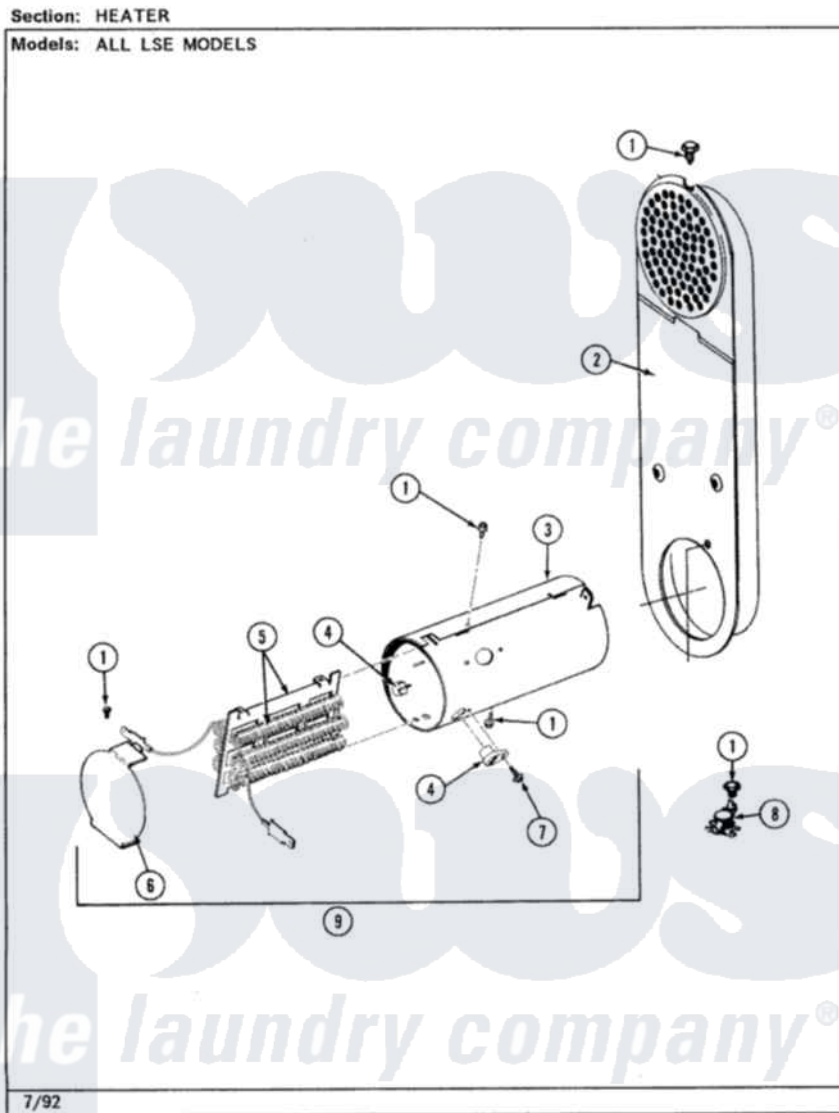

Jenn-Air LSE2700W 11 - HEATER

Jenn-Air [Residential Jenn-Air LSE2700W Stacked Washer and Dryer Parts](#) Parts Diagram 11 - HEATER
Click on the part number to view part

Item	Original Part Number	Replaced By	Status	Part Description
1	211294	90767		Screw, 8A X 3/8 HeX Washer Head Tapping
2	Y303362			Inlet Duct Assembly - DE
3	314995			Enclosure, Heater
4	314998			Insulator, Terminal
5	307186	Y308615		Heater Sub-Assembly
6	315000	33002682		Screw, Coin Drop Mounting Brk.
7	314554		Not Available	SCREW
8	303396			Thermostat, Hi-Limit
9	307183			Heater Assembly