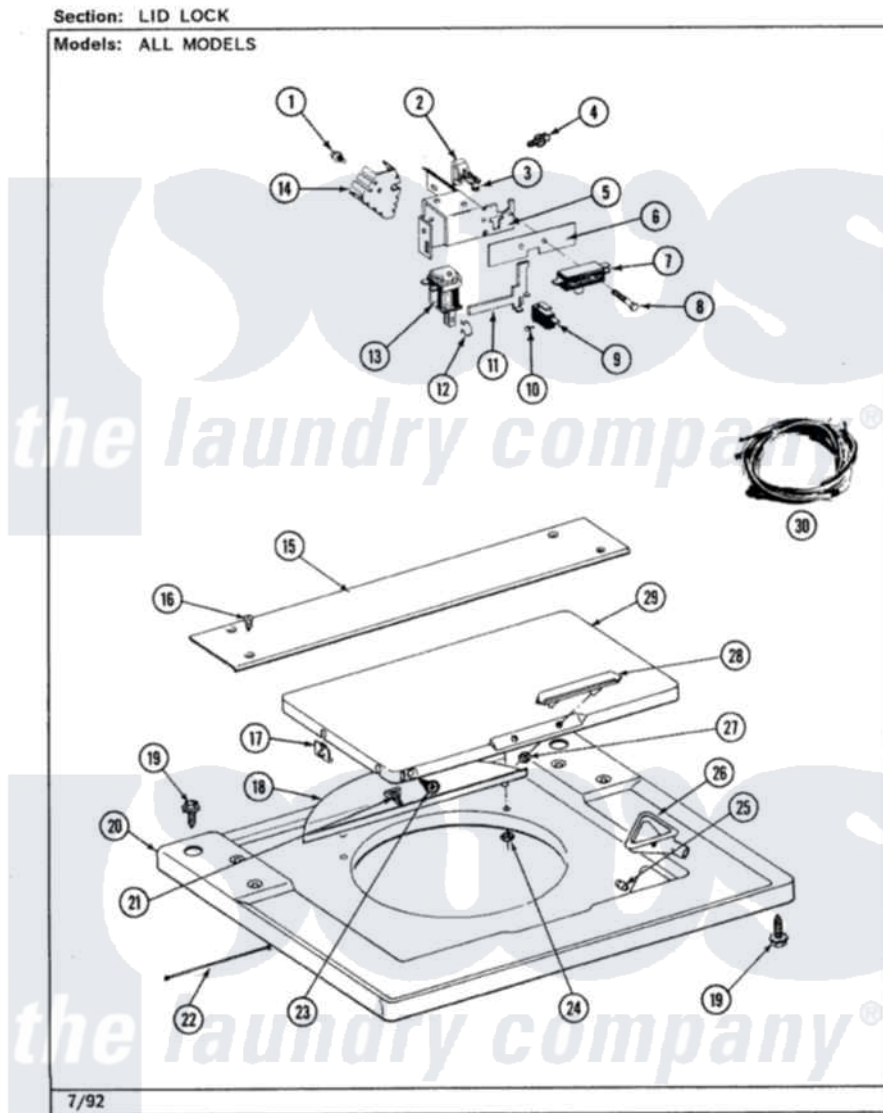

Jenn-Air LSE2700W 12 - LID LOCK

Jenn-Air Residential Jenn-Air LSE2700W Stacked Washer and Dryer Parts Parts Diagram 12 - LID LOCK
Click on the part number to view part

Item	Original Part Number	Replaced By	Status	Part Description
1	810146		Not Available	SCREW
2	215378		Not Available	LID SWITCH LEVER
3	213648	98165		Screw
4	211000			SCREW, BRAKE DRUM (HEX HEAD)
5	215379		Not Available	BRACKET, LID SWITCH/LATCH
6	215270			Moisture Barrier
7	205415	279347		Switch-Lid
8	215943		Not Available	MOISTURE BARRIER
"	215381		Not Available	SCREW
9	207780			Switch, Lid Latch Assembly
10	912012	3400409		Screw
11	215268		Not Available	LID LATCH LEVER
12	215938		Not Available	SPRING FOR SOLENOID
13	207781		Not Available	SOLENOID, LID LATCH ASSY

14	215966		Heat Sink----NA
15	215245	Not Available	BRIDGE FOR TOP COVER NA
16	314664	212277	Screw, No.8 X 1/2 Inch
17	215253		Key Hole Glide
18	215246	Not Available	SPLASH SHIELD
19	214354		Screw, Top Cover To Cabnt.
20	207579	Not Available	TOP COVER (WHITE)
21	215254	Not Available	LATCH HOOK
22	215274	Not Available	TOP COVER RESTRAINT
23	910182	25-7809	Screw, No.6-20 1/2 Flthd Torx
"	211500		Washer, Bracket To Top Cover
24	215249		Palnut-Retainer
25	215247	Not Available	BUMPER FOR LID
26	215374	Not Available	GASKET FOR BLEACH CUP
"	215579	215580	Cup, Bleach
27	215551		Palnut
28	215550		Stud For Lid Handle
"	206667		Handle With Nuts
29	215251	Not Available	LID-WHITE
30	208213		Wire Harness