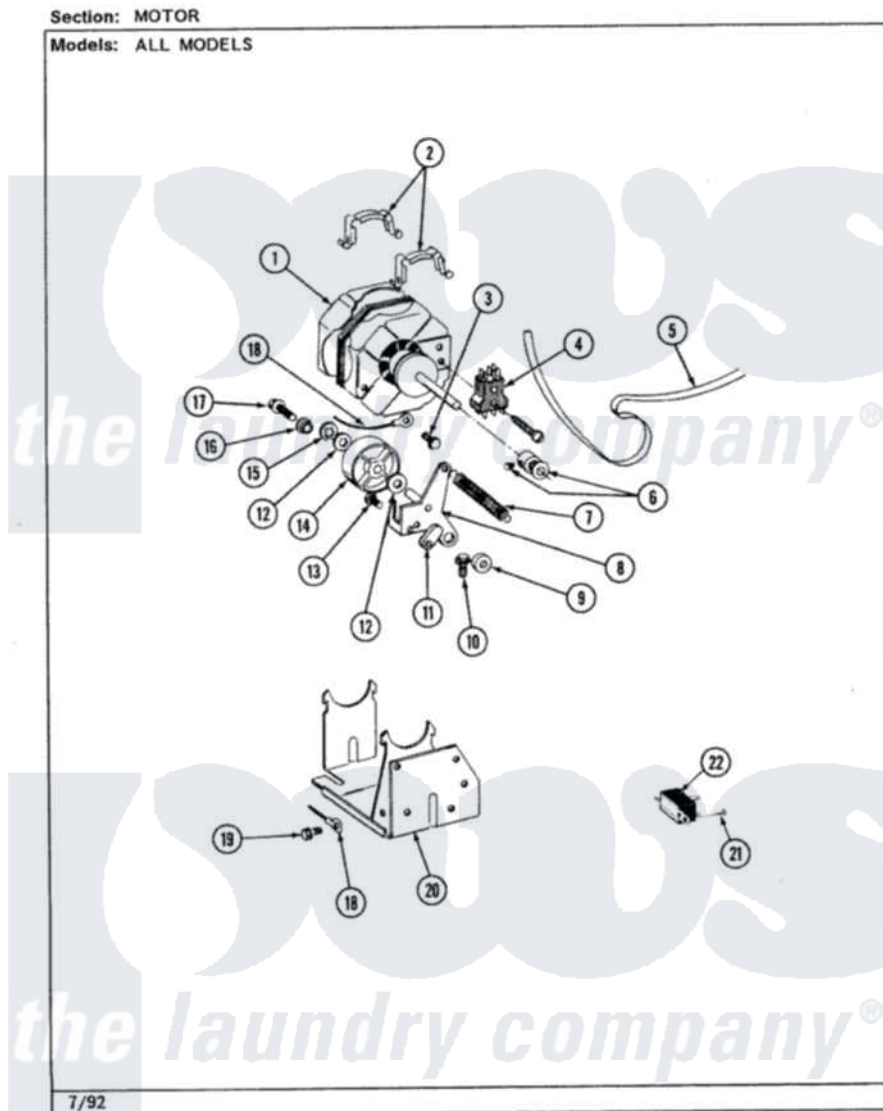

Jenn-Air LSE2700W 13 - MOTOR

Jenn-Air [Residential Jenn-Air LSE2700W Stacked Washer and Dryer Parts](#) Parts Diagram 13 - MOTOR
Click on the part number to view part

Item	Original Part Number	Replaced By	Status	Part Description
1	306055	W10411000		Motor-Drve
2	Y015825			Clip, Motor To Motor Support
3	211294	90767		Screw, 8A X 3/8 HeX Washer Head Tapping
4	Y303877		Not Available	SWITCH, MOTOR EXTERNAL START No.303358-2, No.303358-4, 303358-7
"	306207		Not Available	(PROD. No.303358-8 & No.303358-9)
"	306207		Not Available	(PROD. No.303358-8 & No.303358-9)
5	314774	Y312959		Poly "V" Belt For Tumbler
6	306099			Motor Pulley With Set Screw
"	Y053241			Set Screw, Motor Pulley
7	314473			Spring For Idler
8	Y303363	6-3033630		Idler Arm
9	314457			Spacer For Idler Arm
10	Y313561			Screw----NA

11	314456		Spacer
12	Y312527		Washer, Idler Shaft
13	Y312057	910624	Screw
14	Y303705	6-3037050	Pulley- ID
15	312958	354987	Ring, Retaining
16	Y312894	315772	Sleeve, Idler Arm
17	Y310842	8182296	Screw, Agitator
18	901220		Ground Wire
19	211294	90767	Screw, 8A X 3/8 HeX Washer Head Tapping
20	306054		Support, Motor
21	211168	W10139210	Screw, 8-18 X 5/16
22	305205	694419	Mini-Buzzer