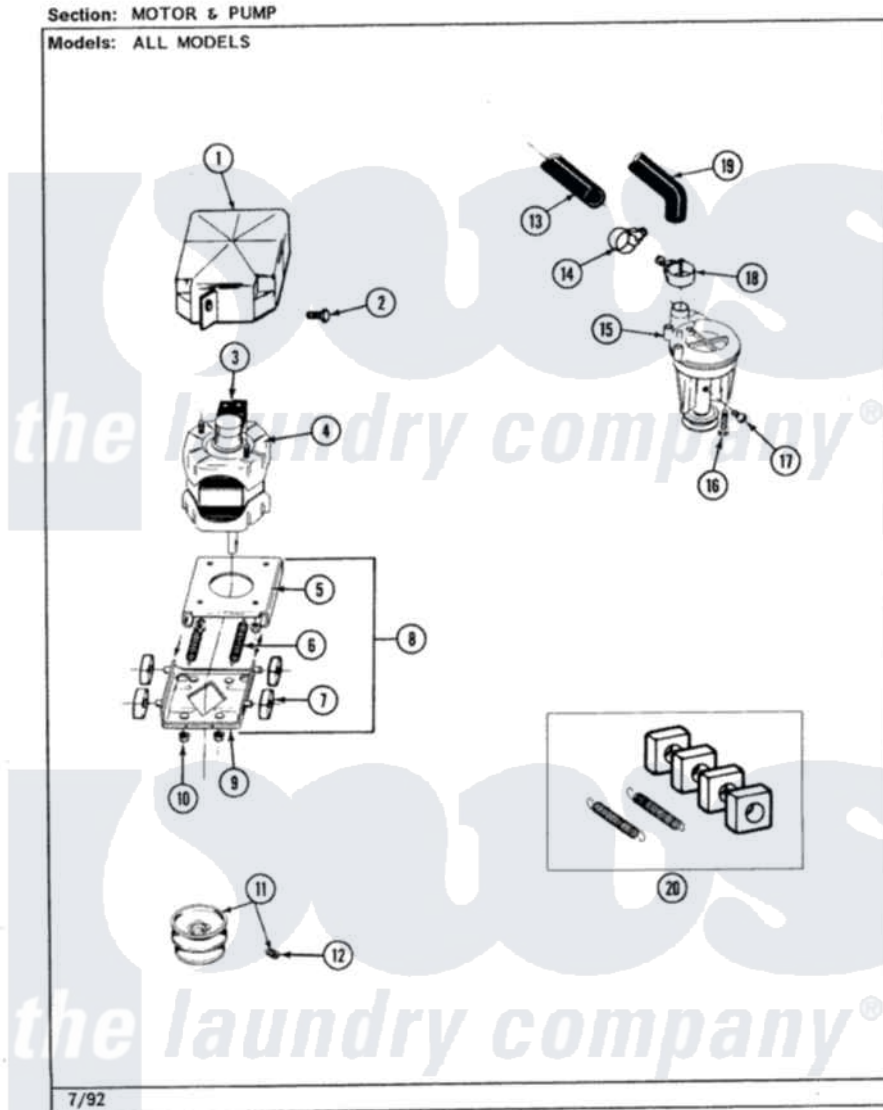

# Jenn-Air LSE2700W 14 - MOTOR ASSEMBLY

Jenn-Air [Residential Jenn-Air LSE2700W Stacked Washer and Dryer Parts](#) Parts Diagram 14 - MOTOR ASSEMBLY  
Click on the part number to view part

Item	Original Part Number	Replaced By	Status	Part Description
1	<a href="#">215098</a>			Shield, Motor
2	213121	<a href="#">3400111</a>		Screw, 12-14 X 5/8
3	205133		Not Available	(PROD. IDNo. 2-1664-8 & 2-5463)
"	205132		Not Available	SWITCH, MOTOR EXTERNAL START No.201664-14,205463-4 & 201800-4
"	206505		Not Available	PROD. No.201664-15, & No.205463-3.
4	201805	<a href="#">12002351</a>		Motor-Drive
5	<a href="#">214956</a>			Motor Mount Assembly
6	<a href="#">202718</a>			Springs, Tension
7	204998	<a href="#">205000</a>		Roller And Spring Kit 4+Spr
8	<a href="#">205999</a>			Motor Mount Assembly
9	<a href="#">205908</a>			Motor Mount Assembly
10	Y311426	<a href="#">3400029</a>		Nut, Adapter Plate
11	200816	<a href="#">6-2008160</a>		Pulley- MO
12	<a href="#">Y053241</a>			Set Screw, Motor Pulley

13	215365	<a href="#">22001448</a>	Hose, Pump
14	200461	<a href="#">285655</a>	Clamp, Hose
15	202203	<a href="#">6-2022030</a>	Pump As Pa
16	<a href="#">211880</a>		Screw, HeX Head No.10 X 1/2 Inc
17	Y015408	<a href="#">22003235</a>	Screw, Bearing Insert
18	202574	<a href="#">3367052</a>	Clamp, Hose
19	<a href="#">213045</a>		Hose, Outer Tub Part Not Used
20	<a href="#">205000</a>		Roller And Spring Kit 4+Spr