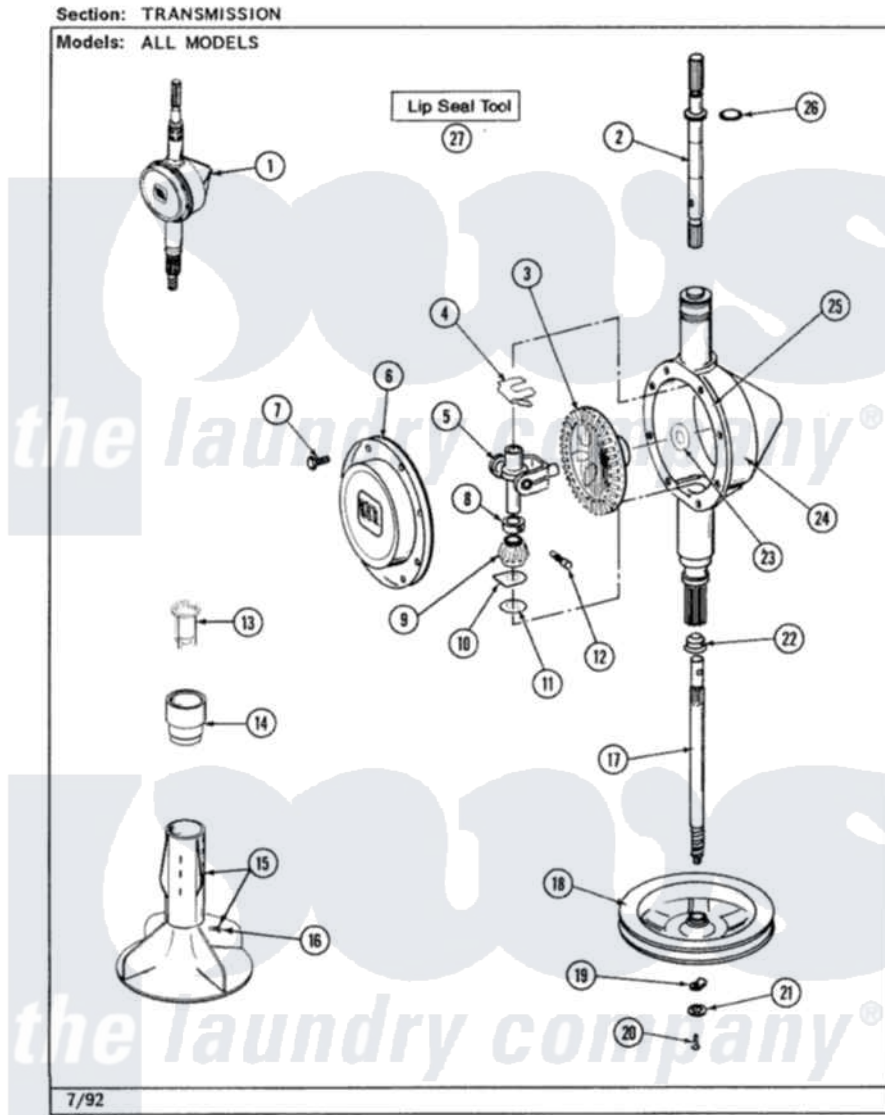

Jenn-Air LSE2700W 15 - TRANSMISSION

Jenn-Air Residential Jenn-Air LSE2700W Stacked Washer and Dryer Parts Parts Diagram 15 - TRANSMISSION
 Click on the part number to view part

Item	Original Part Number	Replaced By	Status	Part Description
1	206707	6-2097750		Trans Dee
2	207153	6-2097820		Kit- Shaft
3	206713	6-2067130		Gear- Beve
4	215581			Spring, Agitator Shaft
5	206685	6-2066850		Yoke
6	206628			Cover, Transmission
7	215417		Not Available	SCREW, TRANSMISSION COVER
8	215415		Not Available	COLLAR, LOWER
9	215401	W10221114		Pinion
10	215395			Plate, Clutch
11	211483	6-2114830		Washer- SP
12	Y206629			Pin, Collar
13	215733			Dispensing Cup
14	215721			Dispensing Cap
15	207538			Agitator W/Lock Screw
				SCREW & WASHER FOR

16	206478	Not Available	SCREW & WASHER FOR AGITATOR
17	215410	12001450	Ctr Shaft W/Collar Andkeeper-Dp
18	211059	6-2301530	Pulley
19	211089		Lug, Stop Pulley
20	211375	681582	Screw
21	211090	22003555	Washer, Stop Lug
22	206602	207843	Lip Seal Repair Kit
23	215394		Washer, Bevel Gear
24	206624	6-2097750	Trans Dee
25	Y058700	675652	Adhesive
26	210690		Seal, Rubber
27	038228	20000021	Lip Seal Tool Kit