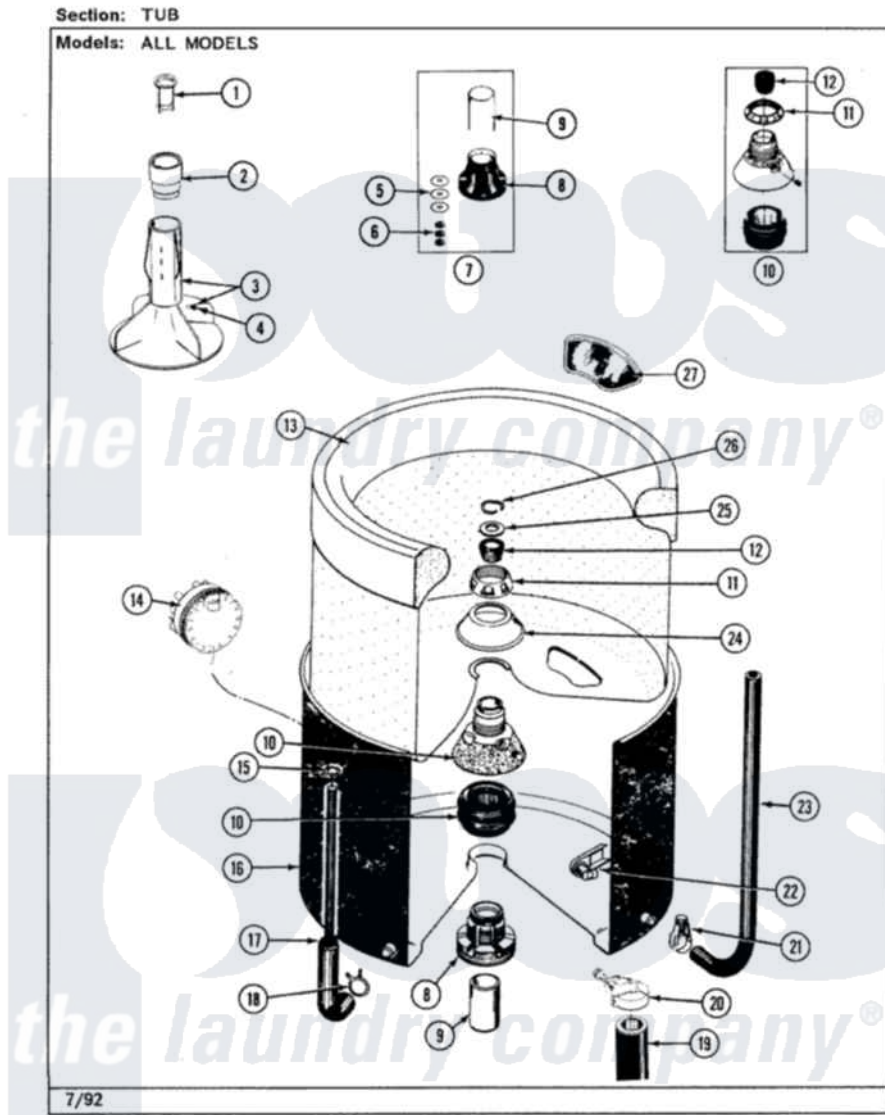

# Jenn-Air LSE2700W 16 - TUB

Jenn-Air Residential Jenn-Air LSE2700W Stacked Washer and Dryer Parts Parts Diagram 16 - TUB  
Click on the part number to view part

Item	Original Part Number	Replaced By	Status	Part Description
1	<a href="#">215733</a>			Dispensing Cup
2	<a href="#">215721</a>			Dispensing Cap
3	<a href="#">207538</a>			Agitator W/Lock Screw
4	206478		Not Available	SCREW & WASHER FOR AGITATOR
5	<a href="#">211100</a>			Washer, Outer Tub
6	<a href="#">Y054867</a>			Washer, Lock
7	204013	<a href="#">6-2040130</a>		Tub Bearin
8	200824	<a href="#">6-2040130</a>		Tub Bearin
9	<a href="#">211130</a>			Bearing Liner, Tub Bearing
10	204012	<a href="#">6-2095720</a>		Mounting S
11	211047	<a href="#">6-2110472</a>		Nut- Clamp
12	Y0A4298	<a href="#">6-0A57420</a>		Seal- Agitator
13	207830		Not Available	INNER TUB W/PLUG
14	207787	<a href="#">12002304</a>		Switch-WL
15	410296	<a href="#">596669</a>		Clamp, Manifold
16	<a href="#">206405</a>			Outer Tub

17	215258	<a href="#">22001616</a>	Tube, Air
18	<a href="#">211641</a>		Clamp, 1-1/16"
19	<a href="#">213045</a>		Hose, Outer Tub Part Not Used
20	200900	<a href="#">616099</a>	Clamp
21	205161	<a href="#">489503</a>	Clamp
22	<a href="#">214434</a>		Spout, Deflector
23	<a href="#">214495</a>		Tube, Inlet To Tub
24	<a href="#">211210</a>		Washer, Clamping Nut
25	<a href="#">Y015666</a>		Washer, Retaining -
26	<a href="#">Y015667</a>		Retaining Ring
27	<a href="#">207219</a>		Filter, Self-Cleaning