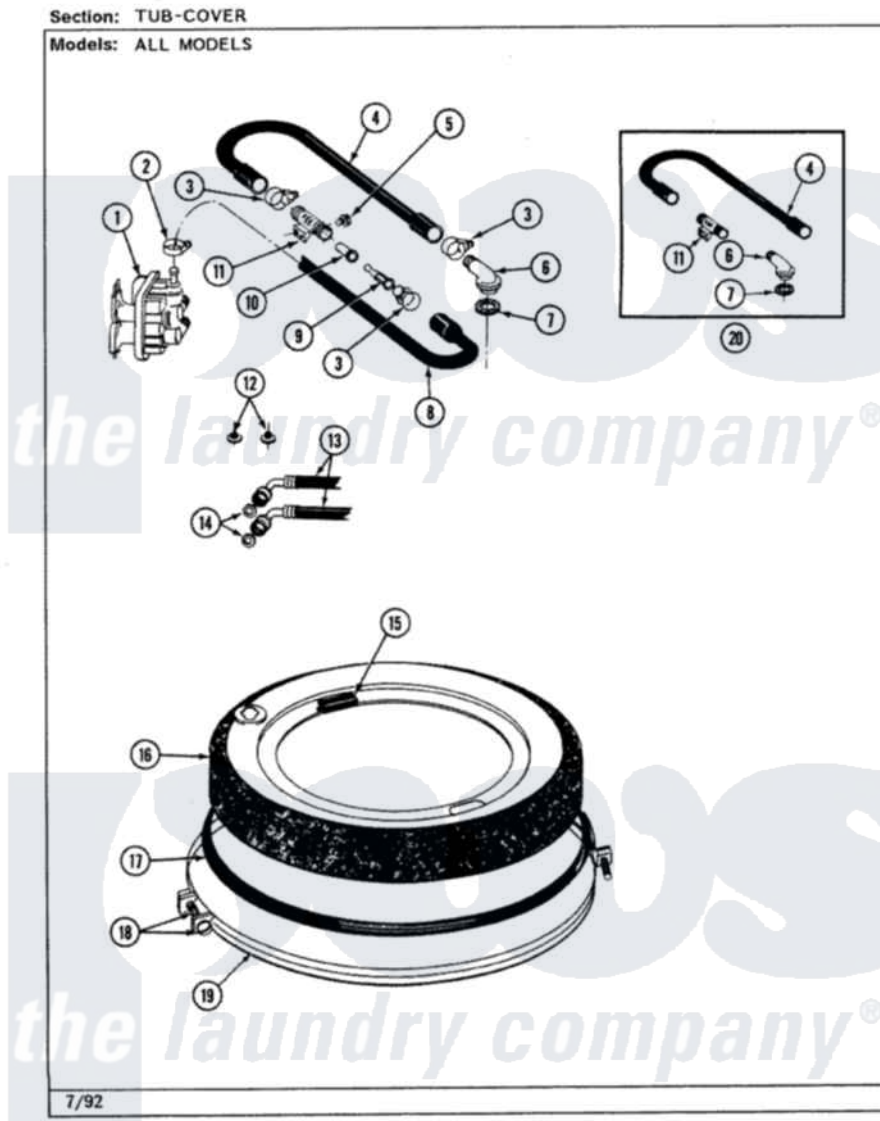

# Jenn-Air LSE2700W 17 - TUB COVER

Jenn-Air Residential Jenn-Air LSE2700W Stacked Washer and Dryer Parts Parts Diagram 17 - TUB COVER  
Click on the part number to view part

Item	Original Part Number	Replaced By	Status	Part Description
1	<a href="#">205613</a>			Water Valve
2	<a href="#">201575</a>			Clamp, Hose
3	202515	<a href="#">596669</a>		Clamp, Manifold
4	<a href="#">Y215234</a>			Hose, Injector Fill
5	Y310632	<a href="#">1163839</a>		Screw
6	<a href="#">215235</a>			Tube, Injector
7	<a href="#">215233</a>			Seal For Injector Tube
8	<a href="#">213013</a>			Hose, Injector
9	<a href="#">213015</a>			Nozzle, Injector
10	213016	<a href="#">216201</a>		Nozzle
11	213057	<a href="#">22213057</a>		Sleeve- In
12	200961	<a href="#">12001413</a>		Strainer And Washer Kit
13	200672	<a href="#">76314</a>		Hose, Inlet 6 Ft. Hose With Elbow
14	<a href="#">Y013783</a>			Washer, Inlet Hose
15	<a href="#">215232</a>			Bumper, Unbalance
16	<a href="#">207775</a>			Tub Cover Assembly

17	<a href="#">211232</a>		Seal, Tub Cover
18	<a href="#">205529</a>		Nut And Bolt Kit For Tub Clam
19	<a href="#">200846</a>		Clamp - Tub Cover
20	206531	<a href="#">W1027660Z</a>	Hose