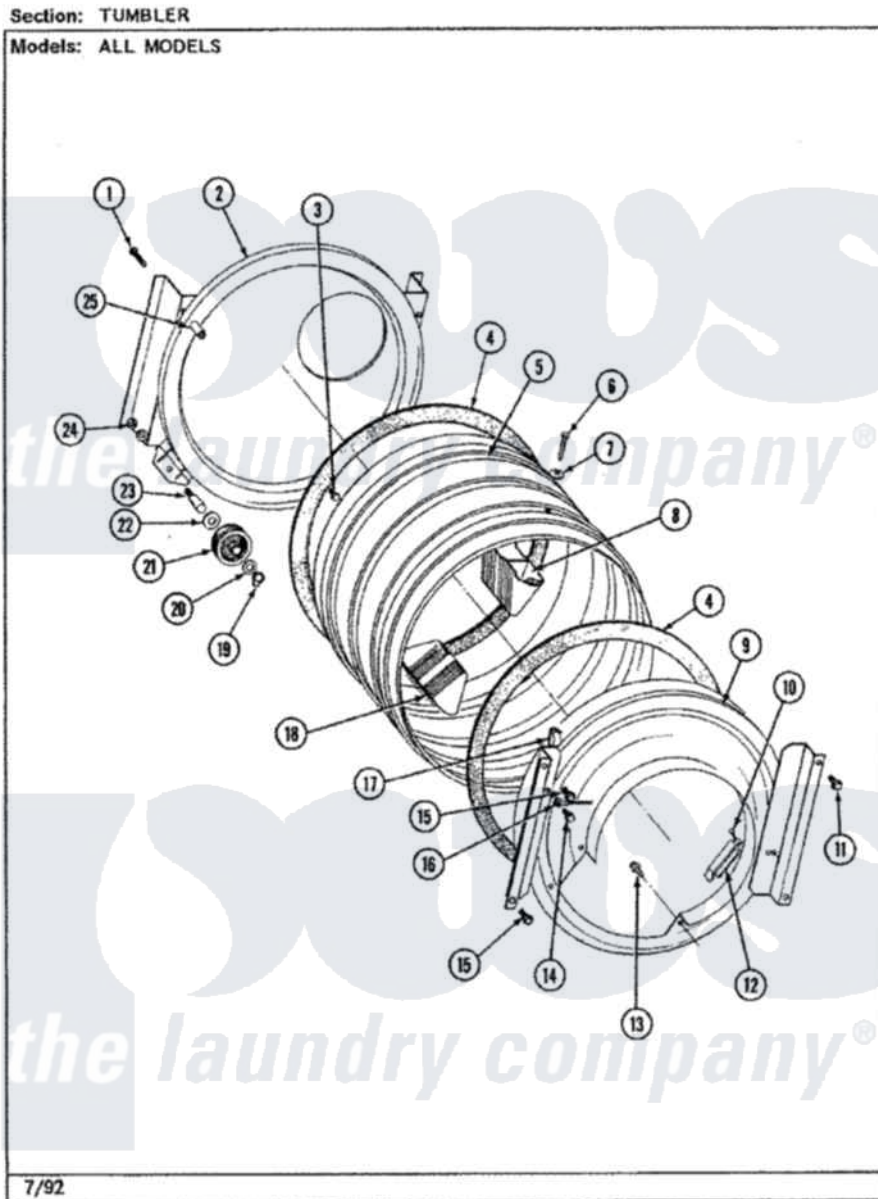

# Jenn-Air LSE2700W 18 - TUMBLER

Jenn-Air Residential Jenn-Air LSE2700W Stacked Washer and Dryer Parts Parts Diagram 18 - TUMBLER  
Click on the part number to view part

Item	Original Part Number	Replaced By	Status	Part Description
1	313764		Not Available	SCREW
2	Y306660	<a href="#">33001106</a>		Back, Tumbler
3	211294	<a href="#">90767</a>		Screw, 8A X 3/8 HeX Washer Head Tapping
4	<a href="#">314820</a>			Seal, Tumbler
5	Y306664	<a href="#">33001177</a>		Tumbler
6	<a href="#">Y310759</a>			Screw, Tumbler Baffles
7	<a href="#">314158</a>			Washer, Baffle To Tumbler
8	314807		Not Available	TUMBLER BAFFLE - TALL
9	306670		Not Available	TUMBLER FRONT----NA
10	<a href="#">210720</a>			Rivet, Bearing To Tumbler Frmt
11	<a href="#">Y313561</a>			Screw----NA
12	<a href="#">306508</a>			Tumbler Bearing Kit ---W
13	Y314110	<a href="#">33002917</a>		Screw, No.10-16
14	211294	<a href="#">90767</a>		Screw, 8A X 3/8 HeX Washer Head Tapping
15	310362		Not Available	SCREW-TUMBLER FRONT TO

15	310302	Not Available	CABINET
16	<a href="#">901220</a>		Ground Wire
17	<a href="#">Y310376</a>		Clip, Door Switch Harness
18	314806	Not Available	TUMBLER BAFFLE - SHORT
19	410233	<a href="#">9703438</a>	Ring-Retr
20	<a href="#">312535</a>		Washer, Vault Mounting Brk.
21	Y303373	<a href="#">12001541</a>	Drum Roller/Washer Assembly--W
22	Y313347	<a href="#">312535</a>	Washer, Vault Mounting Brk.
23	Y312948	<a href="#">6-3129480</a>	Shaft- Tumbler
24	312538	<a href="#">33001443</a>	Nut, Hex
25	313915	<a href="#">31-3915</a>	Tech Sheet