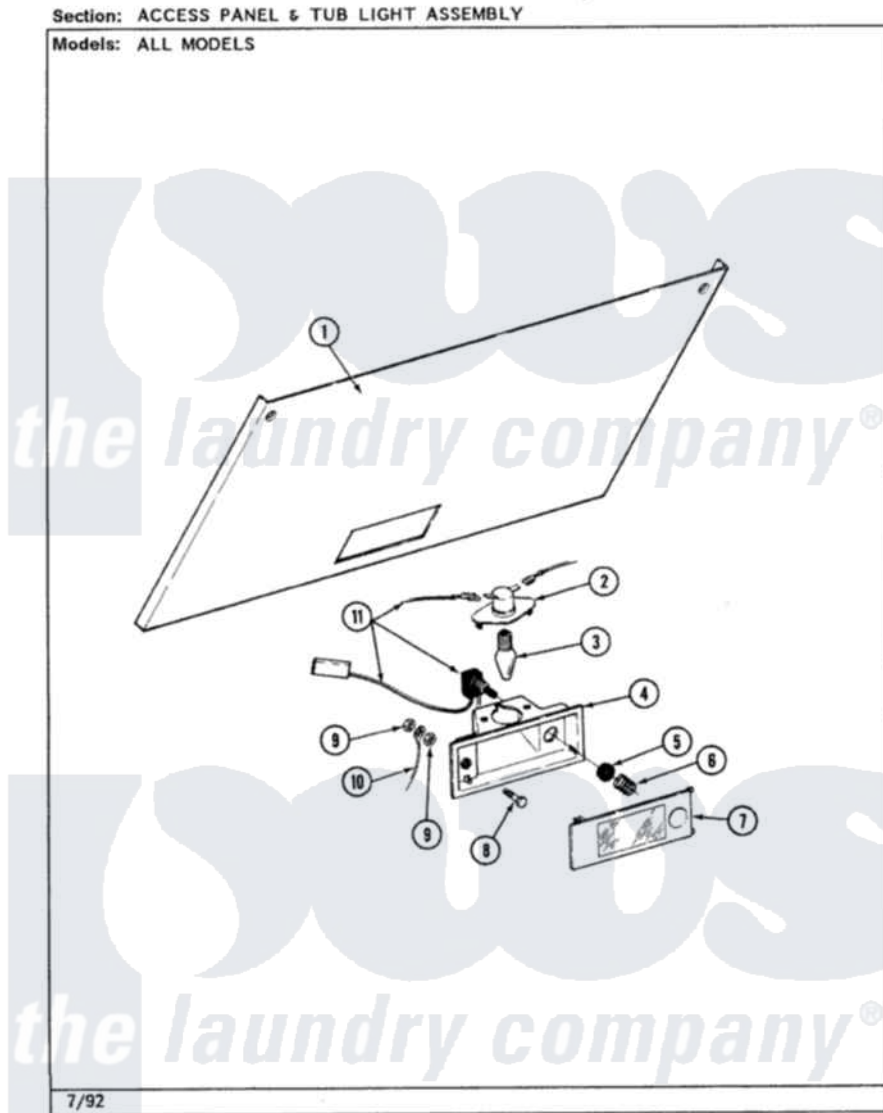

Jenn-Air LSE2700W-8 01 - ACCESS PANEL ASSEMBLY

Jenn-Air [Residential Jenn-Air LSE2700W-8 Stacked Washer and Dryer Parts](#) Parts Diagram 01 - ACCESS PANEL ASSEMBLY

[Click on the part number to view part](#)

Item	Original Part Number	Replaced By	Status	Part Description
1	307844		Not Available	ACCESS PANEL (WHT)
2	315198		Not Available	LAMP HOLDER
3	Y307100	67001316		Bulb, Light
4	315195			Lamp Bracket
5	315197		Not Available	NUT FOR TUB LIGHT SWITCH
6	315196		Not Available	SPRING FOR TUB LIGHT
7	Y307845		Not Available	LENS ASSEMBLY
8	315211	22002354		Screw, Back Bracket
9	912077			Locknut, Reader Harness
10	204807			Ground Wire, Supp. Plte To Top Cover
11	Y307847			Switch And Wire Assembly