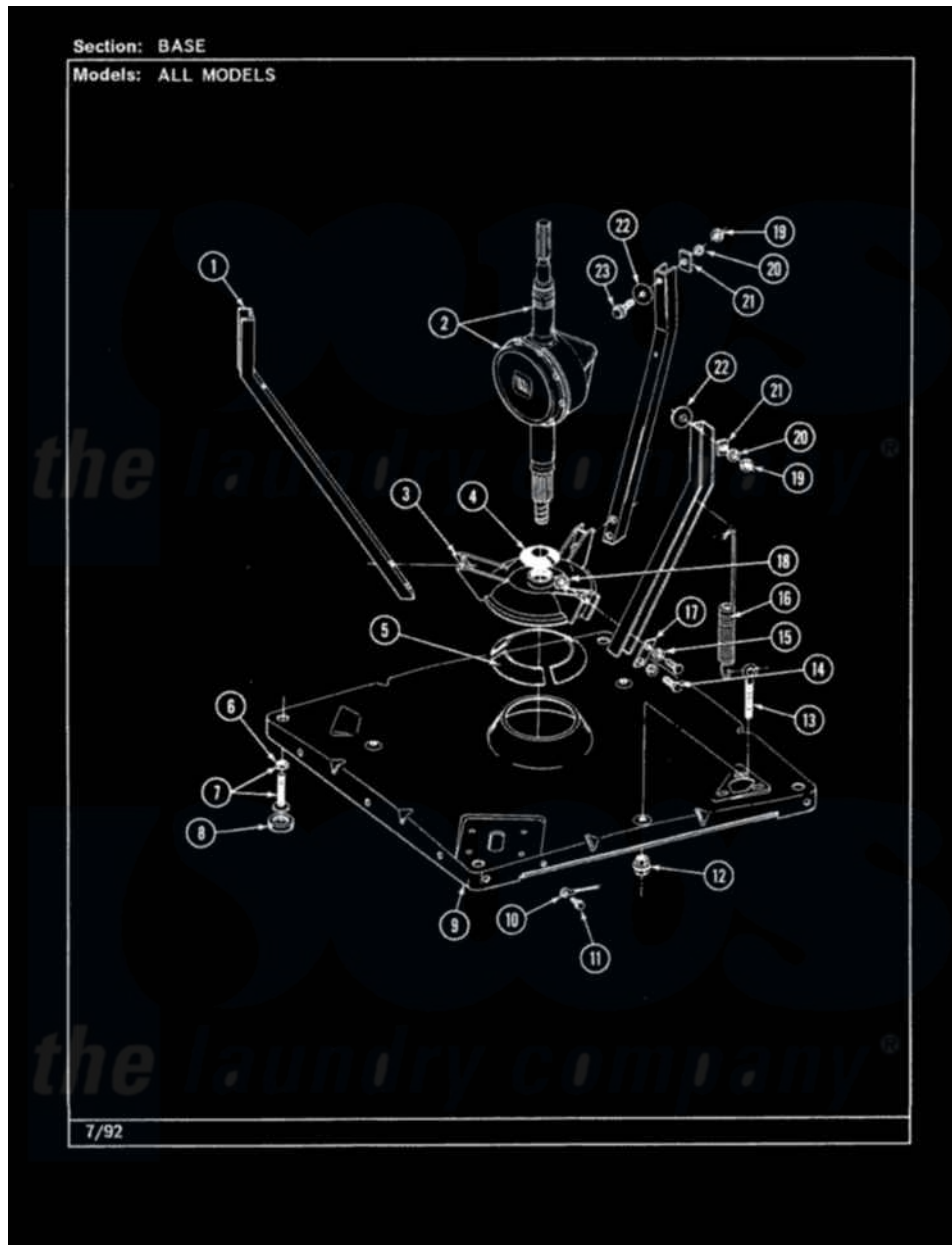

Jenn-Air LSE2700W-8 02 - BASE

Jenn-Air [Residential Jenn-Air LSE2700W-8 Stacked Washer and Dryer Parts](#) Parts Diagram 02 - BASE
 Click on the part number to view part

Item	Original Part Number	Replaced By	Status	Part Description
1	213053			Brace, Tub Part Not Used
2	206707	6-2097750		Trans Dee
3	203725			Damper W/Bolt And Clip
4	211028	22001586		Deflector, Water
5	203956			Damper Pad Kit
6	210385			Lock Nut For Adjustable Leg
7	Y302699	22003428		Leg, Adjustable
8	210684			Foot, Adjustable Leg
9	203274			Base With Damper Pads
10	204807			Ground Wire, Supp. Plte To Top Cover
11	210186	3370225		Screw
12	211949			Nut, Adjustment Eyebolt
13	213120	216416		Bolt, Eye/Centering Spring
14	Y015627			Screw- Hex
15	911852	486009		Lockwasher
16	213054			Centering Spring - 3 Used

17	213073		Washer, Double Brace
18	Y052785		Nut, Brace To Damper
19	Y052734		Nut, Carrage Bolts And Bracket
20	Y054867		Washer, Lock
21	212979	Not Available	WASHER, TUB BRACE
22	211100		Washer, Outer Tub
23	200744	W10175939	Bolt
"	205254	W10175938	Bolt