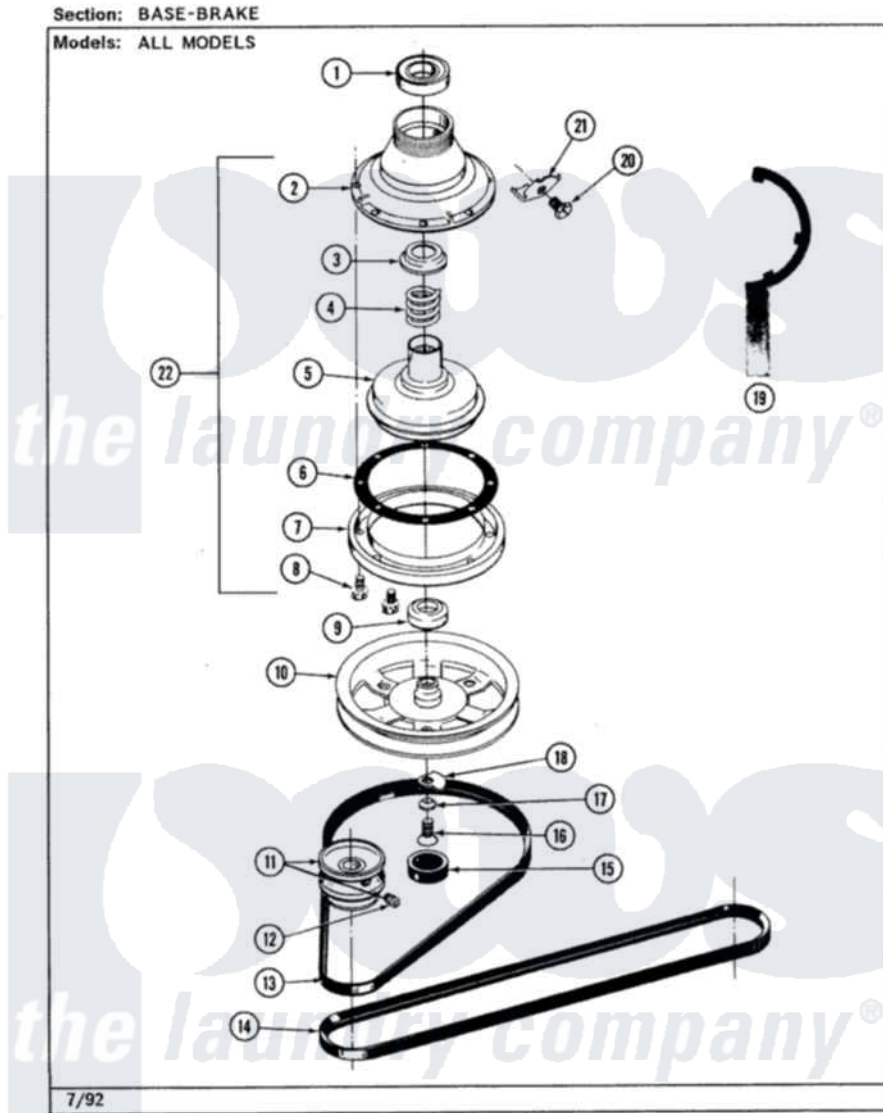

Jenn-Air LSE2700W-8 03 - BASE ASSEMBLY

Jenn-Air Residential Jenn-Air LSE2700W-8 Stacked Washer and Dryer Parts Parts Diagram 03 - BASE ASSEMBLY
Click on the part number to view part

Item	Original Part Number	Replaced By	Status	Part Description
1	Y200720	22003441		Bearing, Rear
2	211045	6-2011900		Brake Asse
3	211039	6-2011900		Brake Asse
4	211041	6-2011900		Brake Asse
5	201126	6-2011900		Brake Asse
6	211042	6-2011900		Brake Asse
7	211043	6-2011900		Brake Asse
8	211000			SCREW, BRAKE DRUM (HEX HEAD)
9	200835			Bearing, Brake Rotor
10	211059	6-2301530		Pulley
11	200816	6-2008160		Pulley- MO
12	Y053241			Set Screw, Motor Pulley
13	211125			V Belt, DiVe Pulley
14	211124			Part Not Used
15	211038		Not Available	CAP, OIL RETAINER
16	211375	681582		Screw

17	211090	22003555	Washer, Stop Lug
18	211089		Lug, Stop Pulley
19	Y038315	038315	Tool
20	213326		Bolt, Sems Retaining Clip
21	213325		Clip, Retaining
22	201190	6-2011900	Brake Asse