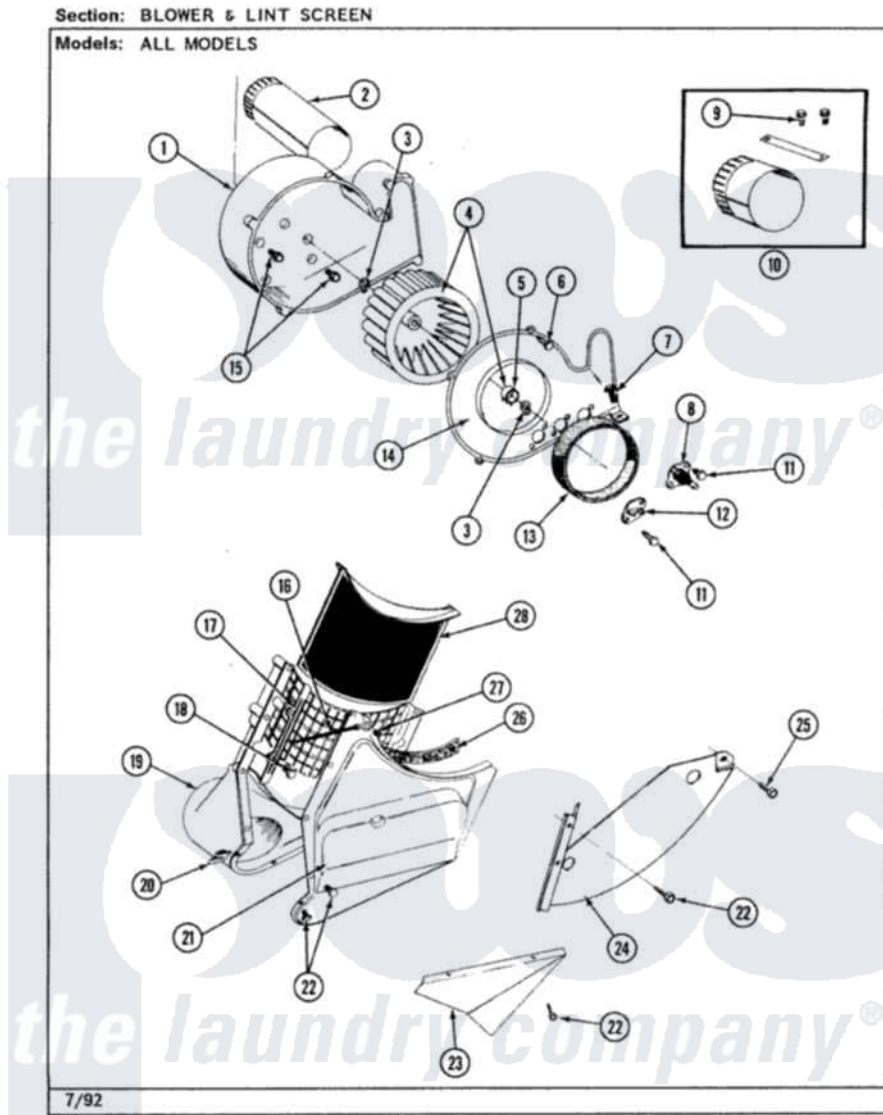

Jenn-Air LSE2700W-8 04 - BLOWER ASSEMBLY

Jenn-Air Residential Jenn-Air LSE2700W-8 Stacked Washer and Dryer Parts Parts Diagram 04 - BLOWER ASSEMBLY
Click on the part number to view part

Item	Original Part Number	Replaced By	Status	Part Description
1	Y312893			Housing, Blower
2	306637			Exhaust Duct Assembly
3	410233	9703438		Ring-Retrn
4	Y303836			Blower Wheel Assembly And Clamp
5	312967			Clamp, Blower Housing
6	Y312961	W10116751		Screw
7	Y313561			Screw---NA
8	Y308037			Thermostat
9	Y310632	1163839		Screw
10	306643	8544761A		Exten-Exht
11	211294	90767		Screw, 8A X 3/8 HeX Washer Head Tapping
12	306604			Cut-Off, Thermal Part Not Used
13	Y312901			Seal, Housing Cover
14	314846			Cover, Blower Housing

15	Y310632	1163839	Screw
16	901220		Ground Wire
17	Y313795		Guide For Lint Screen
18	Y312961	W10116751	Screw
19	314801		Outlet Duct And Grid
20	315274	488660	Nut, Speed
21	314485		Outlet Duct And Grid
22	Y312961	W10116751	Screw
23	315239		Shield For Outlet Duct
24	315238		Shield
25	310207		Screw, No.6 X 1/4 Inch
26	Y313796		Lint Seal
27	310557		Washer
"	Y312961	W10116751	Screw
28	Y306666	33001003	Screen, Lint