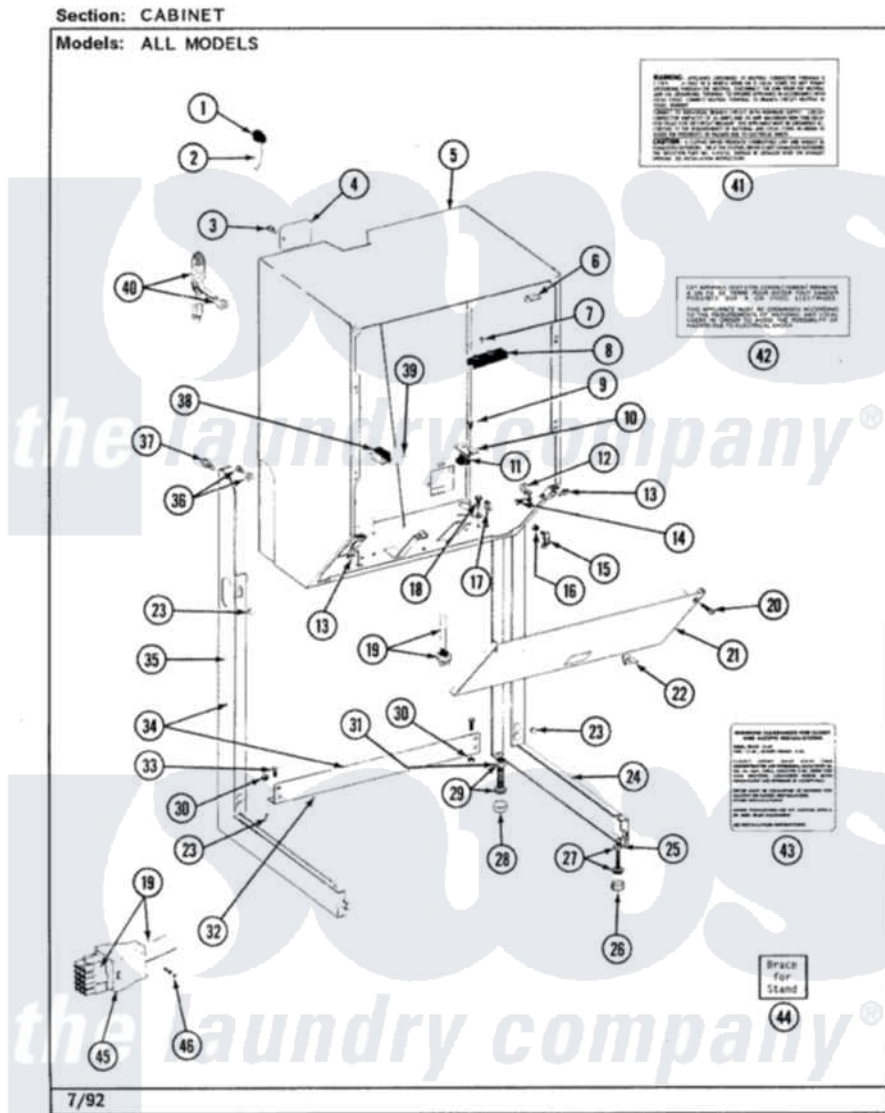

Jenn-Air LSE2700W-8 05 - CABINET

Jenn-Air Residential Jenn-Air LSE2700W-8 Stacked Washer and Dryer Parts Parts Diagram 05 - CABINET
 Click on the part number to view part

Item	Original Part Number	Replaced By	Status	Part Description
3	Y313561			Screw---NA
4	314470		Not Available	COVER, TERMINAL
5	308055			Cabinet
6	312548			Fastener-Access Panel To CA
8	400008			Block, Terminal
9	211168	W10139210		Screw, 8-18 X 5/16
10	314532		Not Available	MOUNTING BRACKET
11	215948		Not Available	GROMMET
12	315264	74006784		Clip, Harness
13	215075			Fastener, Control Panel To Console
14	Y310632	1163839		Screw
15	314489			Guide, Pin
16	214872			Palnut, End Cap Note: Nut, Lamp Holder
17	Y313262	W10116752		Retainer-
18	211252			Screw, Ground Wire

19	208213		Wire Harness
20	314477		Screw, Access Panel
21	307844	Not Available	ACCESS PANEL (WHT)
22	314482		Fastener, Spring
23	314498		Pad, Dryer Leg
24	306073	Not Available	LEG ASSM, (RT-WHT)
25	Y052740	62739	Nut, Lock
26	Y314137		Foot, Rubber
27	Y305086		Adjustable Leg And Nut
28	210684		Foot, Adjustable Leg
29	Y302699	22003428	Leg, Adjustable
30	Y052721		Nut, Terminal Block Plate
31	210385		Lock Nut For Adjustable Leg
32	314499	Not Available	BRACE
33	214354		Screw, Top Cover To Cabnt.
34	Y306110		Stand, Dryer
35	306074	Not Available	LEG ASSM, LEFT-WHITE
36	303846	22003781	Screw, Ground Strap
37	314663	214354	Screw, Top Cover To Cabnt.
38	305205	694419	Mini-Buzzer
39	211168	W10139210	Screw, 8-18 X 5/16
42	214519		LABEL, ELECTRICAL INSTR. PART NOT USED-GAS MODELS ONLY
43	314486	Not Available	LABEL
44	306128	Not Available	BRACE FOR STAND- ACCESSORY
45	215960	Not Available	STRAIN RELIEF
46	215953	Not Available	SCREW