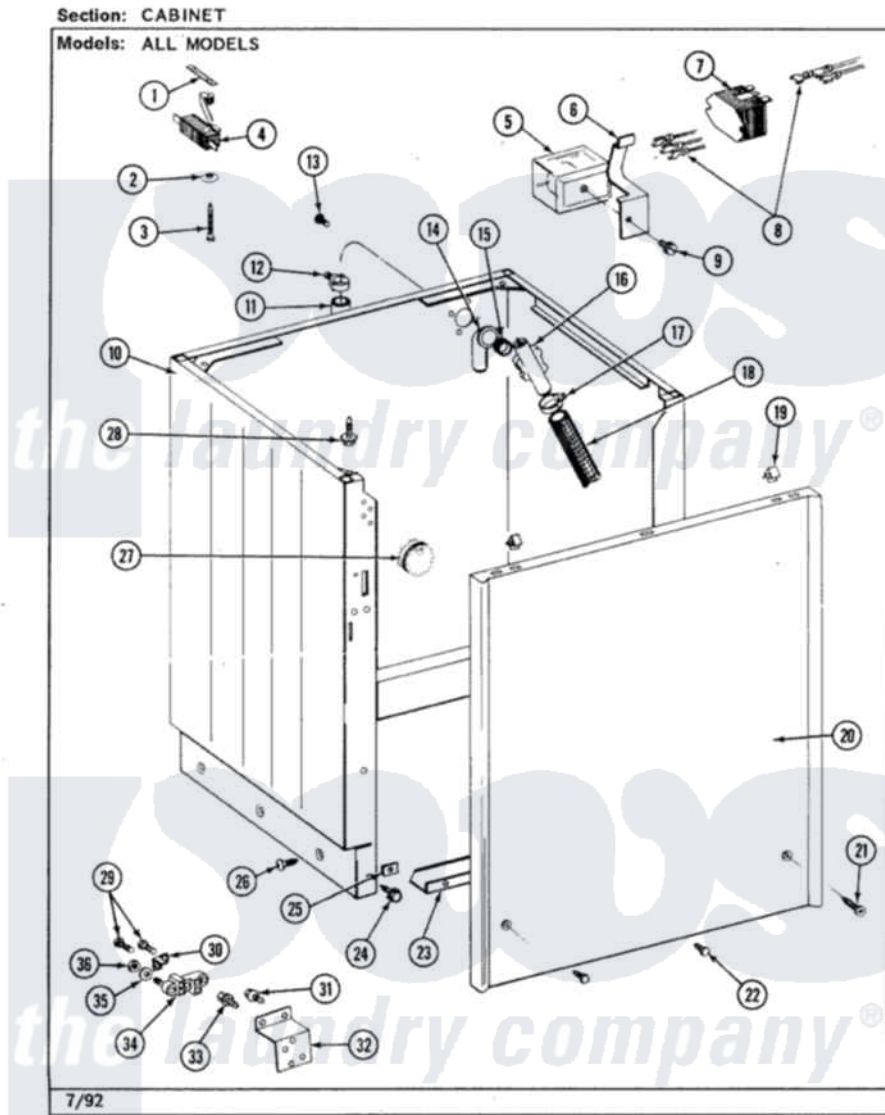

Jenn-Air LSE2700W-8 06 - CABINET

Jenn-Air [Residential Jenn-Air LSE2700W-8 Stacked Washer and Dryer Parts](#) Parts Diagram 06 - CABINET
Click on the part number to view part

Item	Original Part Number	Replaced By	Status	Part Description
1	210866			Nut, Twin Speed
2	211500			Washer, Bracket To Top Cover
3	213501			Screw, No.6-20 X 1-1/8 Inch
4	202476			Unbalance Switch
5	207797			Relay
6	215273			Clip, Spring Relay
7	207834	8566493		Power Relay
8	208213			Wire Harness
9	212949	22001866		Screw, Relay
10	207207		Not Available	CABINET WHT
11	216017			Hose, Drain
12	200908	285655		Clamp, Hose
13	Y014874			Screw, Idler Arm And Sleeve
14	Y216016	W10116738		Elbow
15	214765			Gasket, Siphon Break
16	206638			Siphon Break

17	202574	3367052	Clamp, Hose
18	215365	22001448	Hose, Pump
19	215711		Fastener, Spring
20	207205		Panel, Front
21	213123	22001496	Front Panel Fastener And Screw
22	211294	90767	Screw, 8A X 3/8 HeX Washer Head Tapping
23	213846		Guard, Belt
24	213122	27001200	Screw
25	213280	204439	Screw And Fstner Assembly
26	213007		Xfor Cabinet See Cabinet, Back
27	207787	12002304	Switch-WL
28	214354		Screw, Top Cover To Cabnt.
29	Y312209	W10001200	Screw
30	Y312184		Strap, Grounding
31	Y310632	1163839	Screw
32	Y312904		Bracket, Terminal Block
33	Y313561		Screw---NA
34	400008		Block, Terminal
35	Y311270		Washer, Terminal Block
36	311484	112432	Nut