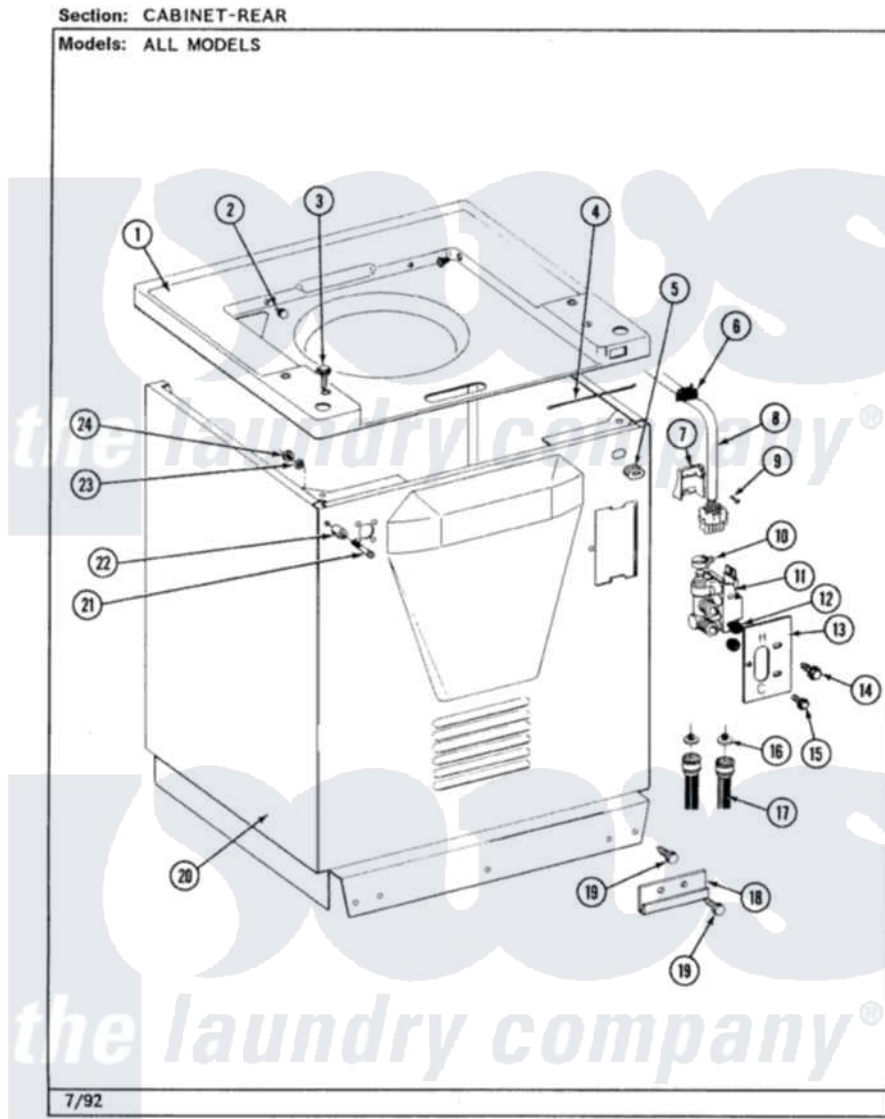

# Jenn-Air LSE2700W-8 07 - CABINET (REAR)

Jenn-Air Residential Jenn-Air LSE2700W-8 Stacked Washer and Dryer Parts Parts Diagram 07 - CABINET (REAR)  
Click on the part number to view part

Item	Original Part Number	Replaced By	Status	Part Description
1	207579		Not Available	TOP COVER (WHITE)
2	215247		Not Available	BUMPER FOR LID
3	<a href="#">214354</a>			Screw, Top Cover To Cabnt.
4	215274		Not Available	TOP COVER RESTRAINT
5	<a href="#">215950</a>			(UPPER CABINET)
6	215948		Not Available	GROMMET
8	208212		Not Available	WIRE HARNESS (CANADA)
"	<a href="#">208213</a>			Wire Harness
9	215953		Not Available	SCREW
10	<a href="#">201575</a>			Clamp, Hose
11	<a href="#">205613</a>			Water Valve
12	214337	<a href="#">96160</a>		Screen
13	215264	<a href="#">22002371</a>		Bracket
14	<a href="#">Y313561</a>			Screw----NA
15	212276	<a href="#">W10116760</a>		Screw
16	200961	<a href="#">12001413</a>		Strainer And Washer Kit

17	200672	<a href="#">76314</a>	Hose, Inlet 6 Ft. Hose With Elbow
18	215278	Not Available	GLIDE FOR WASHER
19	213121	<a href="#">3400111</a>	Screw, 12-14 X 5/8
20	207207	Not Available	CABINET WHT
21	215277	<a href="#">67006908</a>	Screw, Ice Rack
22	215276	<a href="#">Y215513</a>	Standoff, Circuit Board
23	<a href="#">310557</a>		Washer
24	Y052659	<a href="#">Y052655</a>	Hex Nut, No.8-32