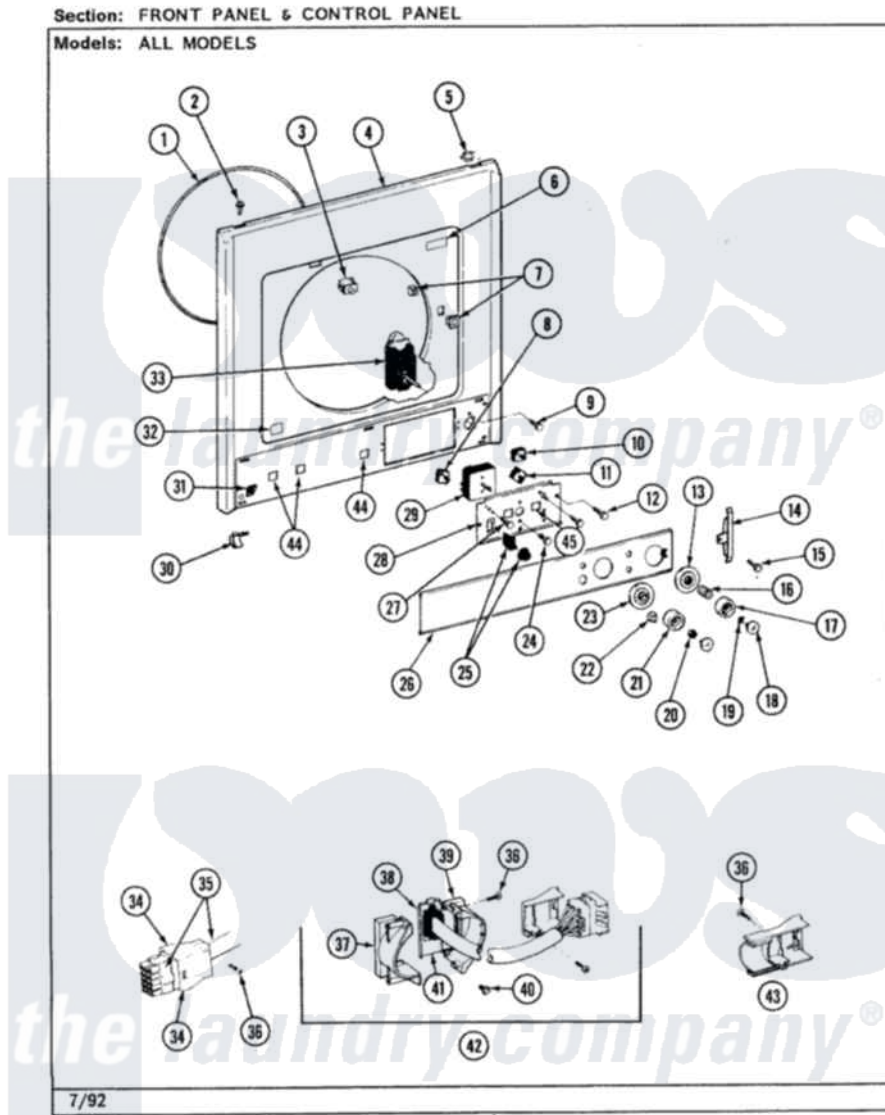

# Jenn-Air LSE2700W-8 08 - CONTROL PANEL

Jenn-Air Residential Jenn-Air LSE2700W-8 Stacked Washer and Dryer Parts Parts Diagram 08 - CONTROL PANEL  
Click on the part number to view part

| Item | Original Part Number    | Replaced By               | Status        | Part Description                        |
|------|-------------------------|---------------------------|---------------|---|
| 1    | <a href="#">314286</a>  |                           |               | Seal For Front Panel                    |
| 2    | <a href="#">212277</a>  |                           |               | Screw, No.8 X 1/2 Inch                  |
| 3    | Y305753                 | <a href="#">W10169313</a> |               | Switch-Dor                              |
| 4    | <a href="#">Y314261</a> |                           |               | Switch And Relay Bracket                |
| 5    | <a href="#">Y310376</a> |                           |               | Clip, Door Switch Harness               |
| 6    | Y313927                 |                           |               | INSTRUCTION LABEL                       |
| 7    | <a href="#">306436</a>  |                           |               | Door Latch Kit--W                       |
| 8    | <a href="#">308017</a>  |                           |               | Switch, Dryer Temperature               |
| 9    | 213966                  | <a href="#">3400014</a>   |               | Screw                                   |
| 10   | <a href="#">207782</a>  |                           |               | Switch, Water Temperature               |
| 11   | <a href="#">207800</a>  |                           |               | Switch, Water Level                     |
| 12   | 211294                  | <a href="#">90767</a>     |               | Screw, 8A X 3/8 HeX Washer Head Tapping |
| 13   | 208071                  |                           | Not Available | DIAL, TIMER                             |
| 14   | 315267                  |                           | Not Available | END CAP,CONTROL PANEL (BLK)             |
| 15   | 211000                  |                           |               | SCREW, BRAKE DRUM (HEX                  |