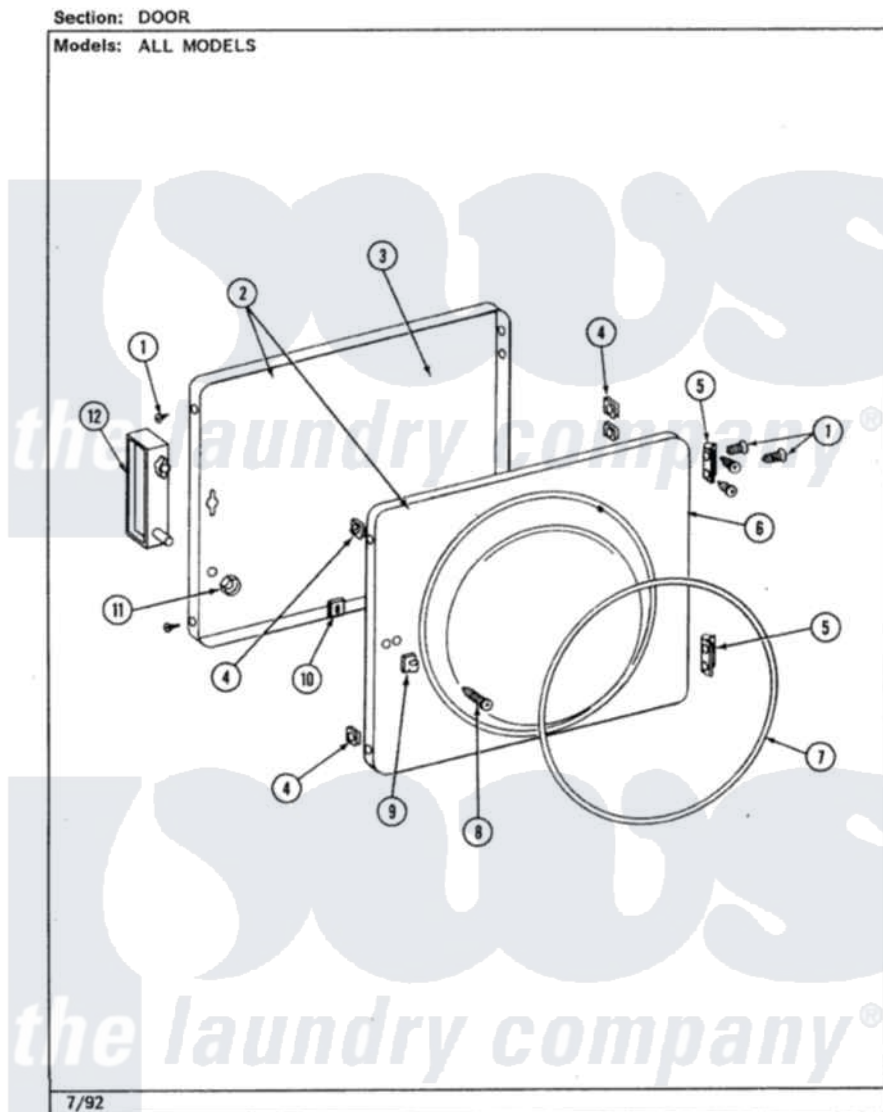

Jenn-Air LSE2700W-8 09 - DOOR

Jenn-Air [Residential Jenn-Air LSE2700W-8 Stacked Washer and Dryer Parts](#) Parts Diagram 09 - DOOR
Click on the part number to view part

Item	Original Part Number	Replaced By	Status	Part Description
1	Y314062			Screw, Door Hinge And Panel
2	306669		Not Available	DOOR, S1000
3	314475			Panel, Outer Door
4	Y313910			Clip, Door Liner To Outer Panel
5	Y304577	33001230		Hinge, Door
6	Y306667	33001002		Door, Inner
7	314077			Door Seal
8	312960	489355		Screw, 8 X 1/2
9	306436			Door Latch Kit--W
10	Y313911			Door Strike Retainer
11	214872			Palnut, End Cap Note: Nut, Lamp Holder
12	314476		Not Available	HANDLE, DOOR