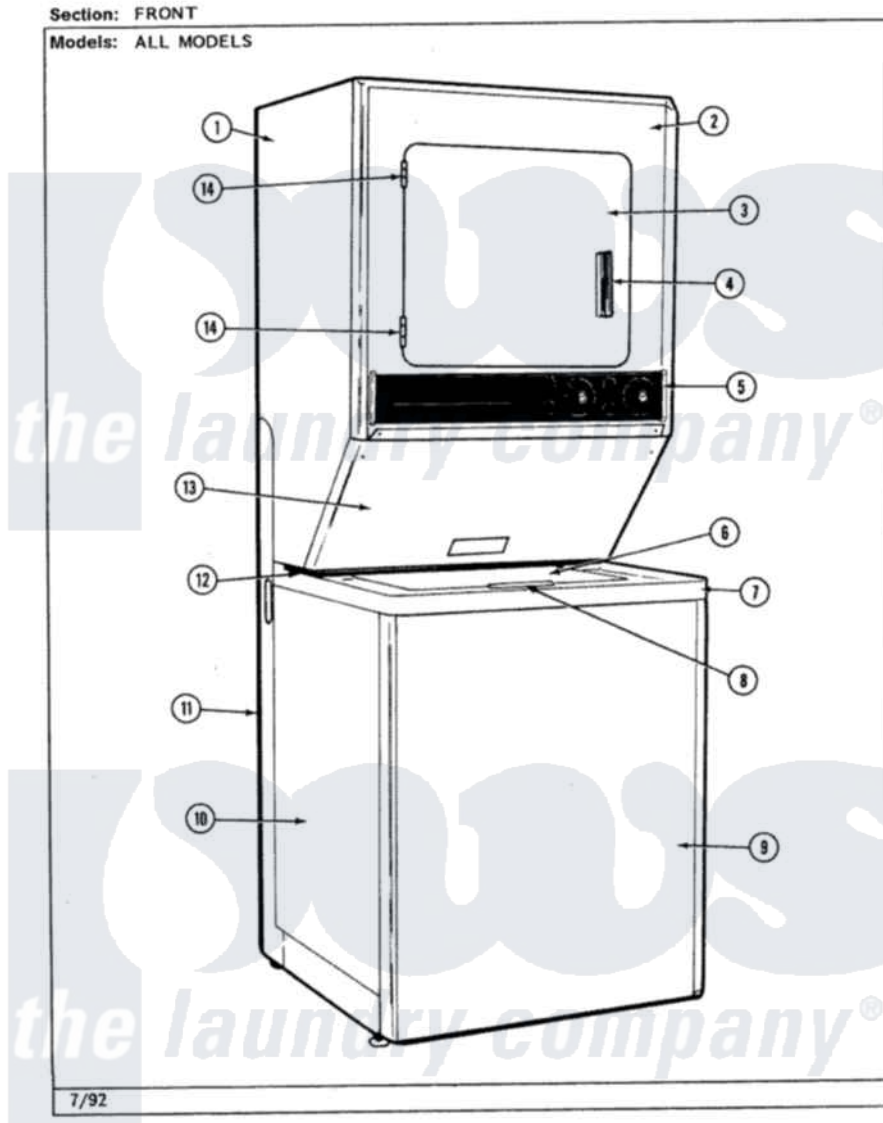

Jenn-Air LSE2700W-8 10 - FRONT

Jenn-Air Residential Jenn-Air LSE2700W-8 Stacked Washer and Dryer Parts Parts Diagram 10 - FRONT
Click on the part number to view part

Item	Original Part Number	Replaced By	Status	Part Description
1	308055			Cabinet
2	315261		Not Available	FRONT PANEL (WHITE)
3	314475			Panel, Outer Door
4	314476		Not Available	HANDLE, DOOR
5	308418		Not Available	FACIA CONTROL PANEL
6	215251		Not Available	LID-WHITE
7	207579		Not Available	TOP COVER (WHITE)
8	206667			Handle With Nuts
9	207205			Panel, Front
10	207207		Not Available	CABINET WHT
11	Y306110			Stand, Dryer
12	215245		Not Available	BRIDGE FOR TOP COVER NA
13	307844		Not Available	ACCESS PANEL (WHT)
14	Y304577	33001230		Hinge, Door