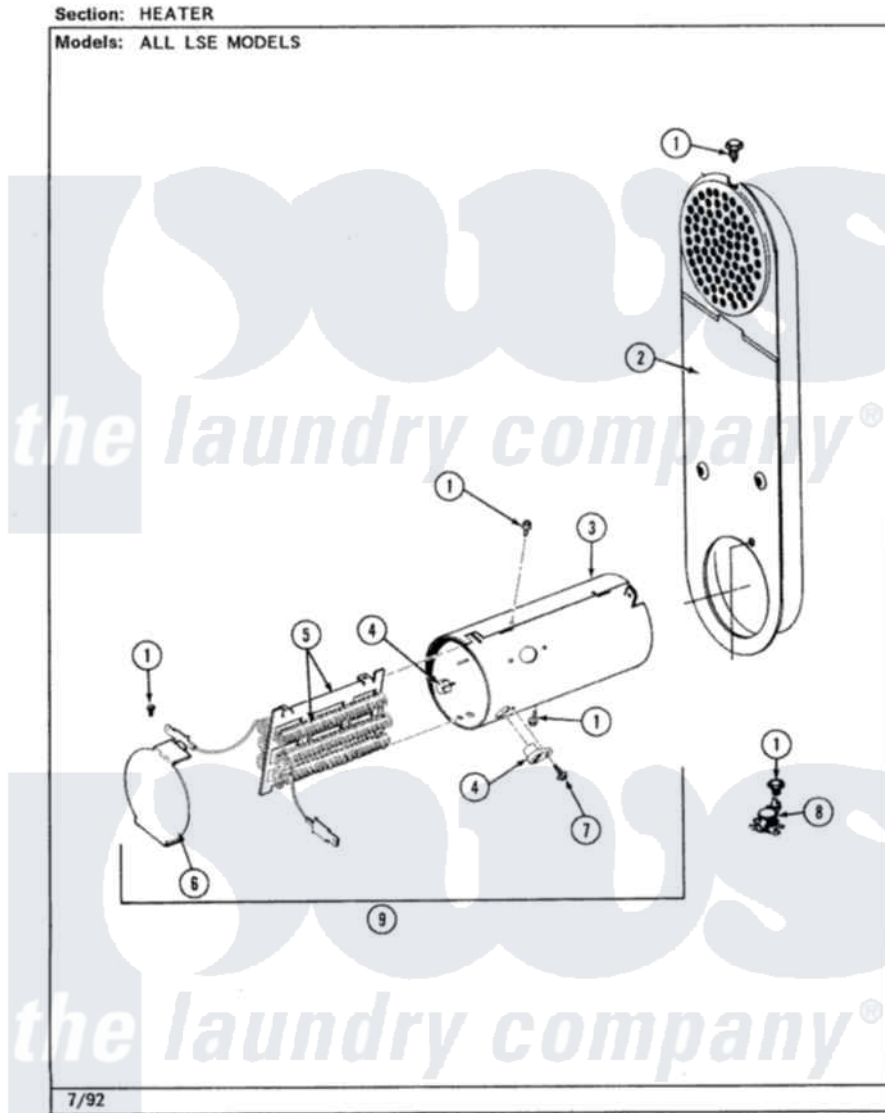

Jenn-Air LSE2700W-8 11 - HEATER

Jenn-Air [Residential Jenn-Air LSE2700W-8 Stacked Washer and Dryer Parts](#) Parts Diagram 11 - HEATER
Click on the part number to view part

Item	Original Part Number	Replaced By	Status	Part Description
1	211294	90767		Screw, 8A X 3/8 HeX Washer Head Tapping
2	Y303362			Inlet Duct Assembly - DE
3	314995			Enclosure, Heater
4	314998			Insulator, Terminal
5	307188		Not Available	HEATER SUB-ASSEMBLY (208V)
6	315000	33002682		Screw, Coin Drop Mounting Brk.
7	314554		Not Available	SCREW
8	303396			Thermostat, Hi-Limit
9	307182			Heater Assembly