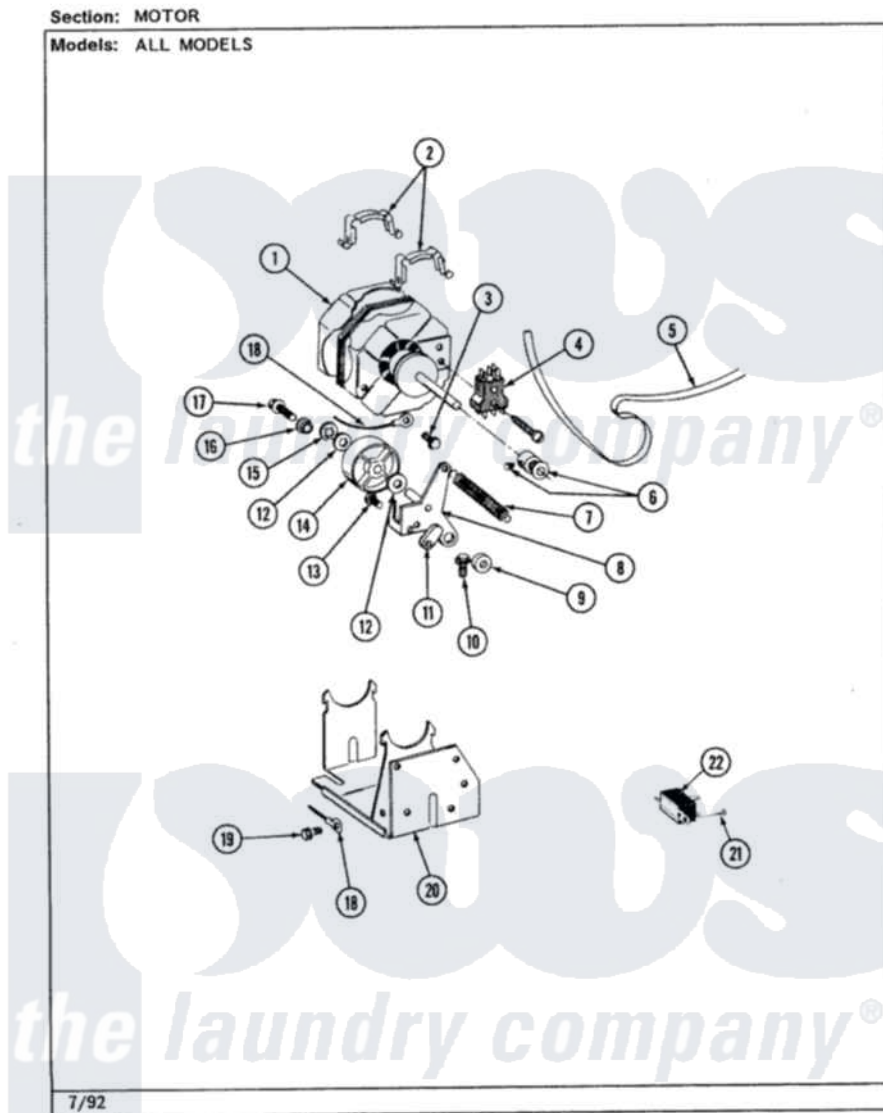

Jenn-Air LSE2700W-8 13 - MOTOR

Jenn-Air Residential Jenn-Air LSE2700W-8 Stacked Washer and Dryer Parts Parts Diagram 13 - MOTOR
Click on the part number to view part

Item	Original Part Number	Replaced By	Status	Part Description
1	306055	W10411000		Motor-Drve
2	Y015825			Clip, Motor To Motor Support
3	211294	90767		Screw, 8A X 3/8 HeX Washer Head Tapping
4	Y303877		Not Available	SWITCH, MOTOR EXTERNAL START No.303358-2, No.303358-4, 303358-7
"	306207		Not Available	(PROD. No.303358-8 & No.303358-9)
"	306207		Not Available	(PROD. No.303358-8 & No.303358-9)
5	314774	Y312959		Poly "V" Belt For Tumbler
6	306099			Motor Pulley With Set Screw
"	Y053241			Set Screw, Motor Pulley
7	314473			Spring For Idler
8	Y303363	6-3033630		Idler Arm
9	314457			Spacer For Idler Arm
10	Y313561			Screw----NA

11	314456		Spacer
12	Y312527		Washer, Idler Shaft
13	Y312057	910624	Screw
14	Y303705	6-3037050	Pulley- ID
15	312958	354987	Ring, Retaining
16	Y312894	315772	Sleeve, Idler Arm
17	Y310842	8182296	Screw, Agitator
18	901220		Ground Wire
19	211294	90767	Screw, 8A X 3/8 HeX Washer Head Tapping
20	306054		Support, Motor
21	211168	W10139210	Screw, 8-18 X 5/16
22	305205	694419	Mini-Buzzer