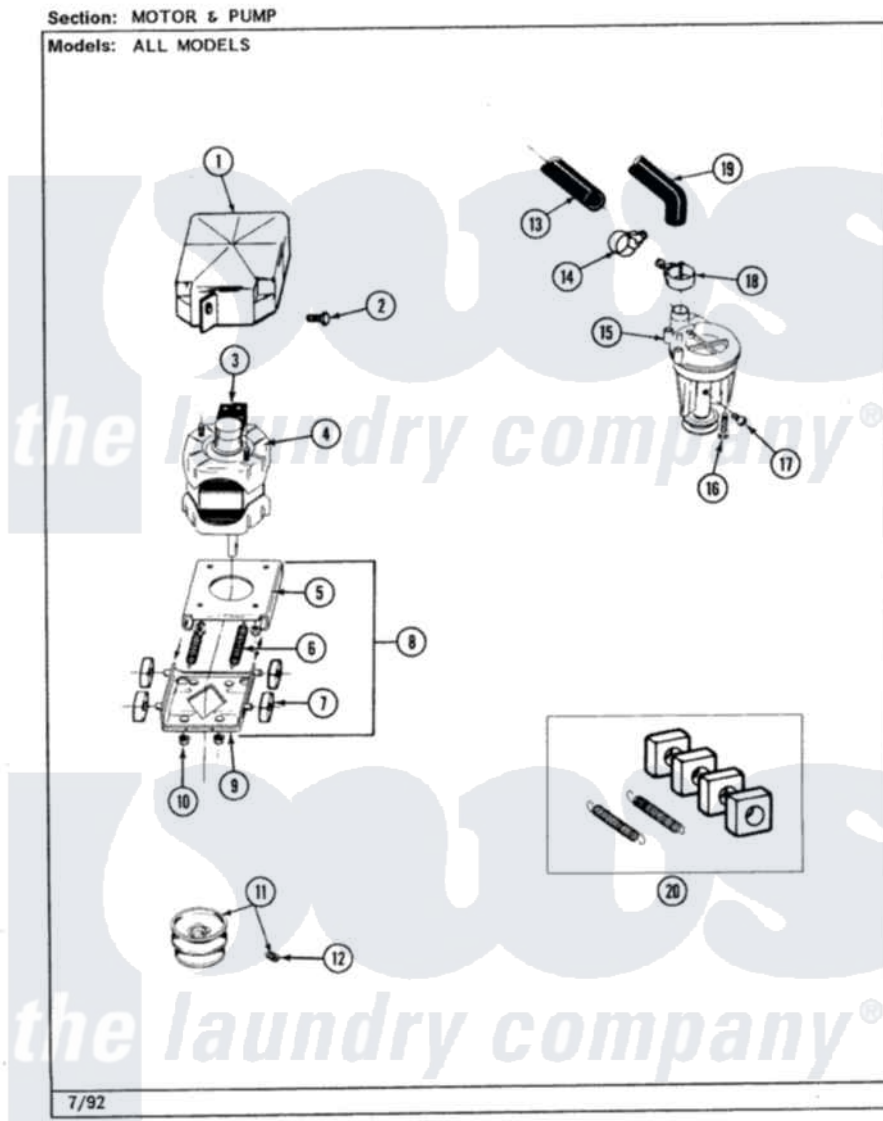

# Jenn-Air LSE2700W-8 14 - MOTOR ASSEMBLY

Jenn-Air Residential Jenn-Air LSE2700W-8 Stacked Washer and Dryer Parts Parts Diagram 14 - MOTOR ASSEMBLY  
Click on the part number to view part

Item	Original Part Number	Replaced By	Status	Part Description
1	<a href="#">215098</a>			Shield, Motor
2	213121	<a href="#">3400111</a>		Screw, 12-14 X 5/8
3	205133		Not Available	(PROD. IDNo. 2-1664-8 & 2-5463)
"	205132		Not Available	SWITCH, MOTOR EXTERNAL START No.201664-14,205463-4 & 201800-4
"	206505		Not Available	PROD. No.201664-15, & No.205463-3.
4	201805	<a href="#">12002351</a>		Motor-Drive
5	<a href="#">214956</a>			Motor Mount Assembly
6	<a href="#">202718</a>			Springs, Tension
7	204998	<a href="#">205000</a>		Roller And Spring Kit 4+Spr
8	<a href="#">205999</a>			Motor Mount Assembly
9	<a href="#">205908</a>			Motor Mount Assembly
10	Y311426	<a href="#">3400029</a>		Nut, Adapter Plate
11	200816	<a href="#">6-2008160</a>		Pulley- MO
12	<a href="#">Y053241</a>			Set Screw, Motor Pulley

13	215365	<a href="#">22001448</a>	Hose, Pump
14	200461	<a href="#">285655</a>	Clamp, Hose
15	202203	<a href="#">6-2022030</a>	Pump As Pa
16	<a href="#">211880</a>		Screw, HeX Head No.10 X 1/2 Inc
17	Y015408	<a href="#">22003235</a>	Screw, Bearing Insert
18	202574	<a href="#">3367052</a>	Clamp, Hose
19	<a href="#">213045</a>		Hose, Outer Tub Part Not Used
20	<a href="#">205000</a>		Roller And Spring Kit 4+Spr