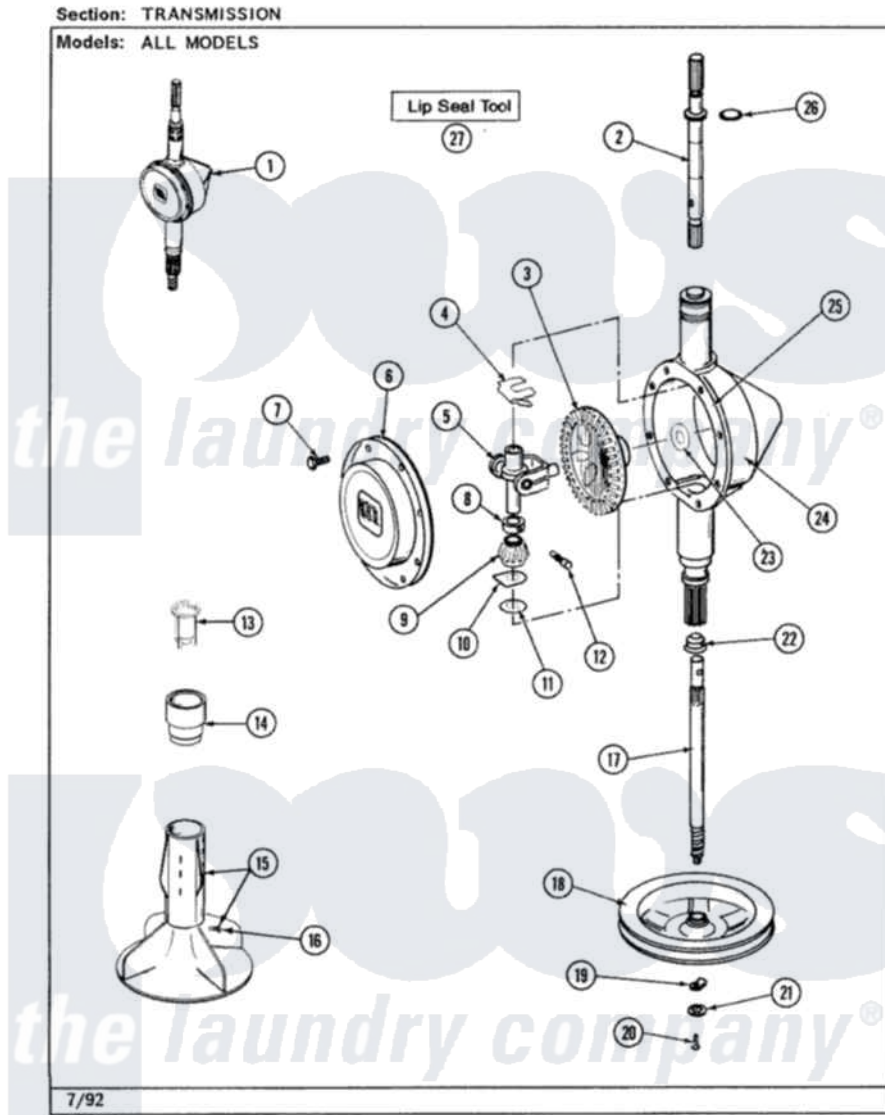

Jenn-Air LSE2700W-8 15 - TRANSMISSION

Jenn-Air [Residential Jenn-Air LSE2700W-8 Stacked Washer and Dryer Parts](#) Parts Diagram 15 - TRANSMISSION
Click on the part number to view part

Item	Original Part Number	Replaced By	Status	Part Description
1	206707	6-2097750		Trans Dee
2	207153	6-2097820		Kit- Shaft
3	206713	6-2067130		Gear- Beve
4	215581			Spring, Agitator Shaft
5	206685	6-2066850		Yoke
6	206628			Cover, Transmission
7	215417		Not Available	SCREW, TRANSMISSION COVER
8	215415		Not Available	COLLAR, LOWER
9	215401	W10221114		Pinion
10	215395			Plate, Clutch
11	211483	6-2114830		Washer- SP
12	Y206629			Pin, Collar
13	215733			Dispensing Cup
14	215721			Dispensing Cap
15	207538			Agitator W/Lock Screw
				SCREW & WASHER FOR

16	206478	Not Available	SCREW & WASHER FOR AGITATOR
17	215410	12001450	Ctr Shaft W/Collar Andkeeper-Dp
18	211059	6-2301530	Pulley
19	211089		Lug, Stop Pulley
20	211375	681582	Screw
21	211090	22003555	Washer, Stop Lug
22	206602	207843	Lip Seal Repair Kit
23	215394		Washer, Bevel Gear
24	206624	6-2097750	Trans Dee
25	Y058700	675652	Adhesive
26	210690		Seal, Rubber
27	038228	20000021	Lip Seal Tool Kit