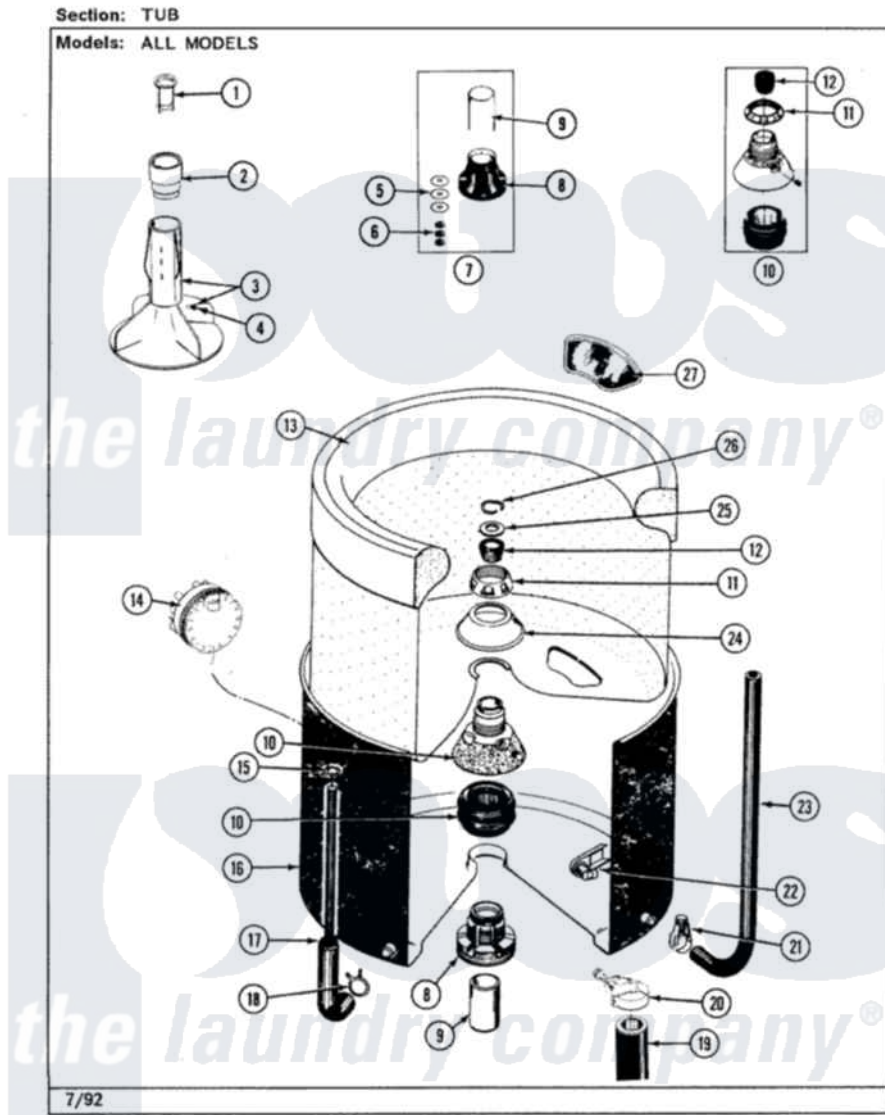

# Jenn-Air LSE2700W-8 16 - TUB

Jenn-Air Residential Jenn-Air LSE2700W-8 Stacked Washer and Dryer Parts Parts Diagram 16 - TUB  
Click on the part number to view part

Item	Original Part Number	Replaced By	Status	Part Description
1	<a href="#">215733</a>			Dispensing Cup
2	<a href="#">215721</a>			Dispensing Cap
3	<a href="#">207538</a>			Agitator W/Lock Screw
4	206478		Not Available	SCREW & WASHER FOR AGITATOR
5	<a href="#">211100</a>			Washer, Outer Tub
6	<a href="#">Y054867</a>			Washer, Lock
7	204013	<a href="#">6-2040130</a>		Tub Bearin
8	200824	<a href="#">6-2040130</a>		Tub Bearin
9	<a href="#">211130</a>			Bearing Liner, Tub Bearing
10	204012	<a href="#">6-2095720</a>		Mounting S
11	211047	<a href="#">6-2110472</a>		Nut- Clamp
12	Y0A4298	<a href="#">6-0A57420</a>		Seal- Agitator
13	207830		Not Available	INNER TUB W/PLUG
14	207787	<a href="#">12002304</a>		Switch-WL
15	410296	<a href="#">596669</a>		Clamp, Manifold
16	<a href="#">206405</a>			Outer Tub

17	215258	<a href="#">22001616</a>	Tube, Air
18	<a href="#">211641</a>		Clamp, 1-1/16"
19	<a href="#">213045</a>		Hose, Outer Tub Part Not Used
20	200900	<a href="#">616099</a>	Clamp
21	205161	<a href="#">489503</a>	Clamp
22	<a href="#">214434</a>		Spout, Deflector
23	<a href="#">214495</a>		Tube, Inlet To Tub
24	<a href="#">211210</a>		Washer, Clamping Nut
25	<a href="#">Y015666</a>		Washer, Retaining -
26	<a href="#">Y015667</a>		Retaining Ring
27	<a href="#">207219</a>		Filter, Self-Cleaning