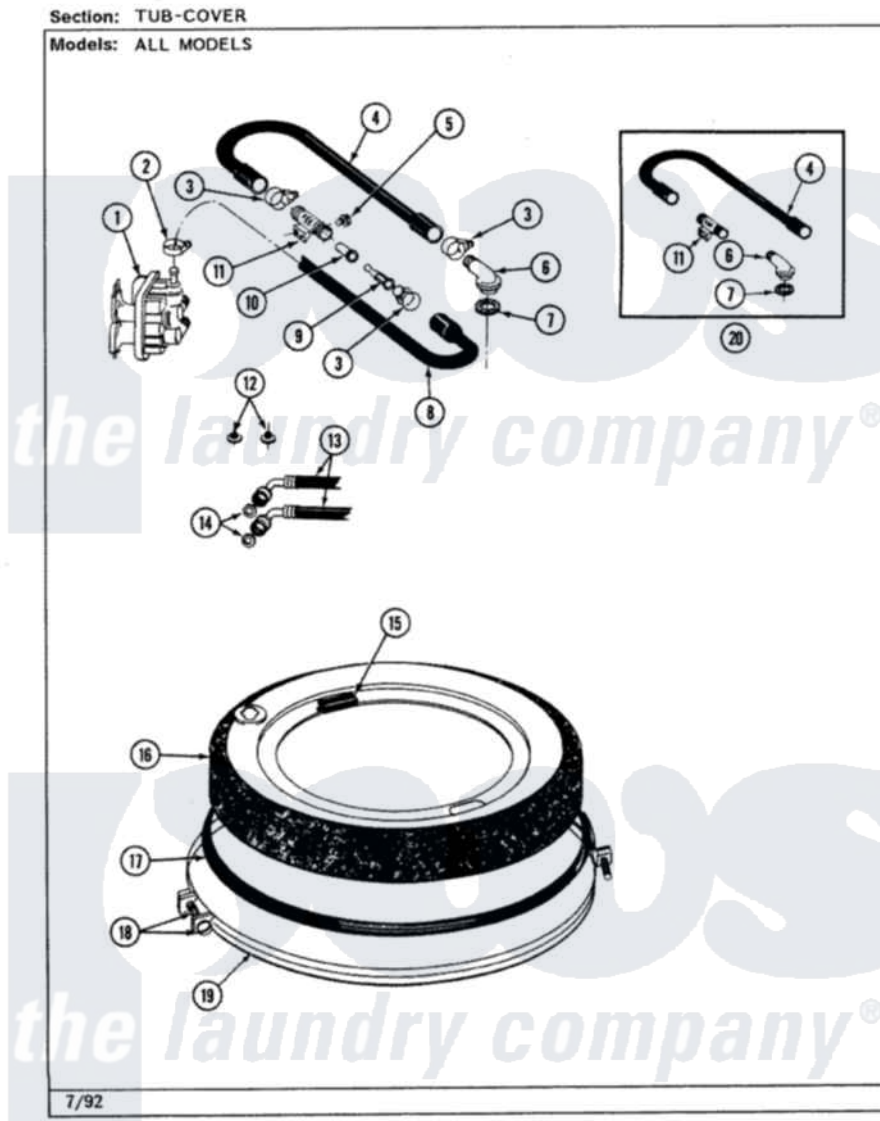

# Jenn-Air LSE2700W-8 17 - TUB COVER

Jenn-Air [Residential Jenn-Air LSE2700W-8 Stacked Washer and Dryer Parts](#) Parts Diagram 17 - TUB COVER  
Click on the part number to view part

Item	Original Part Number	Replaced By	Status	Part Description
1	<a href="#">205613</a>			Water Valve
2	<a href="#">201575</a>			Clamp, Hose
3	202515	<a href="#">596669</a>		Clamp, Manifold
4	<a href="#">Y215234</a>			Hose, Injector Fill
5	Y310632	<a href="#">1163839</a>		Screw
6	<a href="#">215235</a>			Tube, Injector
7	<a href="#">215233</a>			Seal For Injector Tube
8	<a href="#">213013</a>			Hose, Injector
9	<a href="#">213015</a>			Nozzle, Injector
10	213016	<a href="#">216201</a>		Nozzle
11	213057	<a href="#">22213057</a>		Sleeve- In
12	200961	<a href="#">12001413</a>		Strainer And Washer Kit
13	200672	<a href="#">76314</a>		Hose, Inlet 6 Ft. Hose With Elbow
14	<a href="#">Y013783</a>			Washer, Inlet Hose
15	<a href="#">215232</a>			Bumper, Unbalance
16	<a href="#">207775</a>			Tub Cover Assembly

17	<a href="#">211232</a>		Seal, Tub Cover
18	<a href="#">205529</a>		Nut And Bolt Kit For Tub Clam
19	<a href="#">200846</a>		Clamp - Tub Cover
20	206531	<a href="#">W1027660Z</a>	Hose