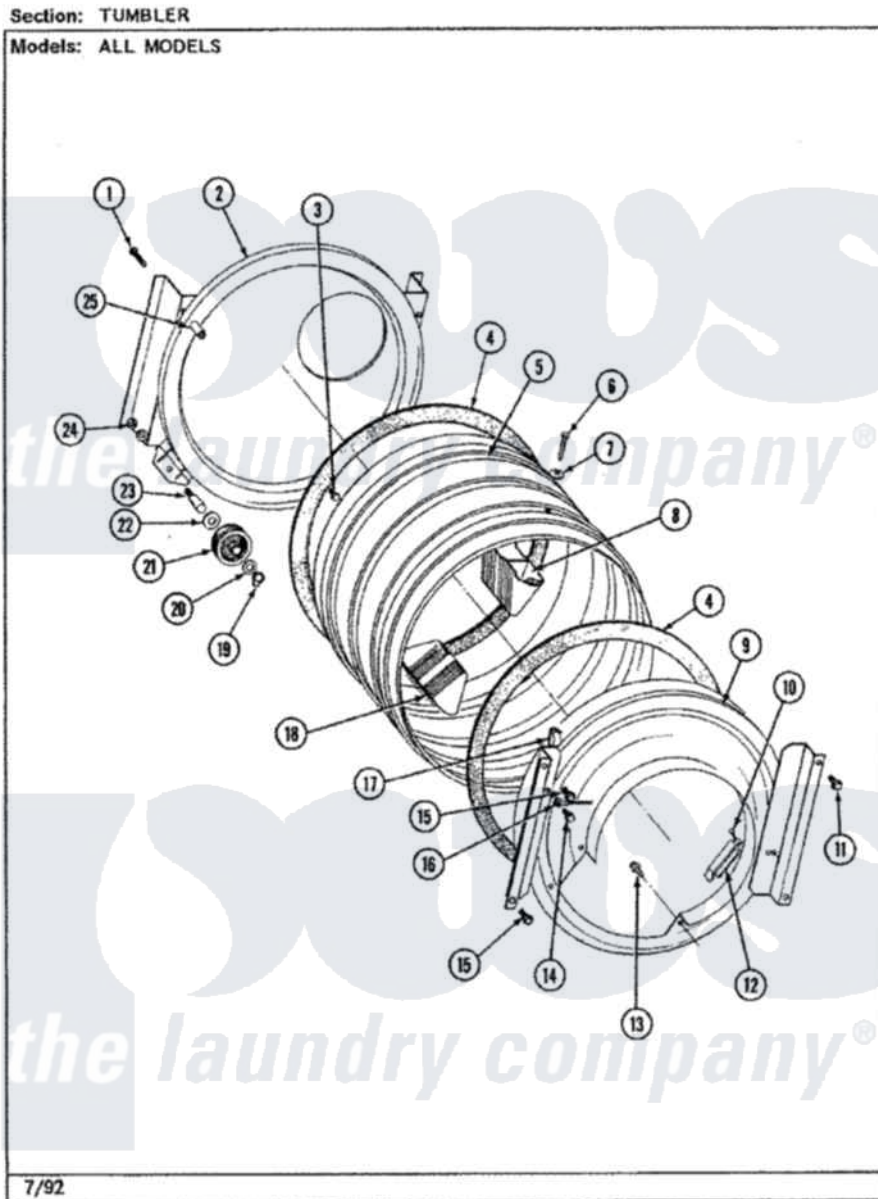

Jenn-Air LSE2700W-8 18 - TUMBLER

Jenn-Air Residential Jenn-Air LSE2700W-8 Stacked Washer and Dryer Parts Parts Diagram 18 - TUMBLER
Click on the part number to view part

Item	Original Part Number	Replaced By	Status	Part Description
1	313764		Not Available	SCREW
2	Y306660	33001106		Back, Tumbler
3	211294	90767		Screw, 8A X 3/8 HeX Washer Head Tapping
4	314820			Seal, Tumbler
5	Y306664	33001177		Tumbler
6	Y310759			Screw, Tumbler Baffles
7	314158			Washer, Baffle To Tumbler
8	314807		Not Available	TUMBLER BAFFLE - TALL
9	306670		Not Available	TUMBLER FRONT----NA
10	210720			Rivet, Bearing To Tumbler Frmt
11	Y313561			Screw----NA
12	306508			Tumbler Bearing Kit ---W
13	Y314110	33002917		Screw, No.10-16
14	211294	90767		Screw, 8A X 3/8 HeX Washer Head Tapping
15	310362		Not Available	SCREW-TUMBER FRONT TO

15	310302	Not Available	CABINET
16	901220		Ground Wire
17	Y310376		Clip, Door Switch Harness
18	314806	Not Available	TUMBLER BAFFLE - SHORT
19	410233	9703438	Ring-Retr
20	312535		Washer, Vault Mounting Brk.
21	Y303373	12001541	Drum Roller/Washer Assembly--W
22	Y313347	312535	Washer, Vault Mounting Brk.
23	Y312948	6-3129480	Shaft- Tumbler
24	312538	33001443	Nut, Hex
25	313915	31-3915	Tech Sheet