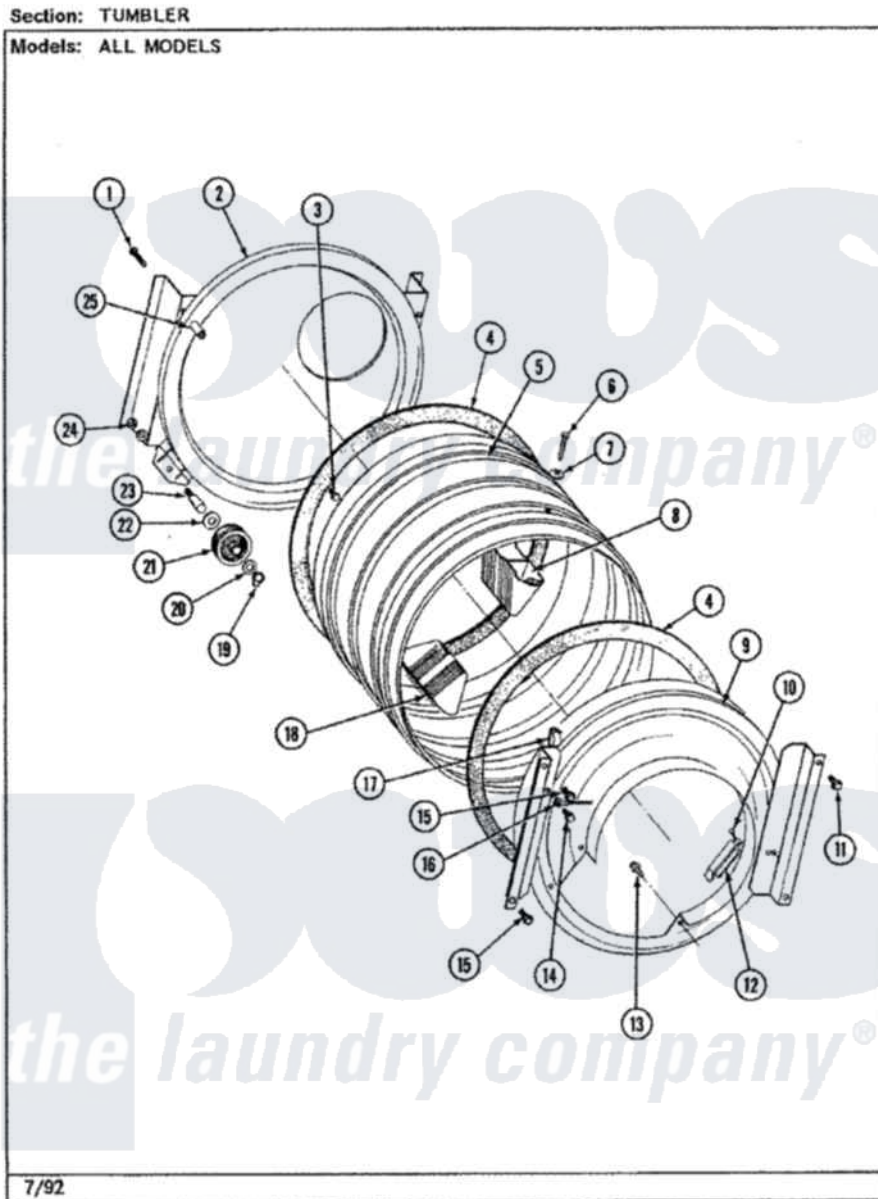

Jenn-Air LSE2700W-C 18 - TUMBLER

Jenn-Air Residential Jenn-Air LSE2700W-C Stacked Washer and Dryer Parts Parts Diagram 18 - TUMBLER
Click on the part number to view part

Item	Original Part Number	Replaced By	Status	Part Description
1	313764		Not Available	SCREW
2	Y306660	33001106		Back, Tumbler
3	211294	90767		Screw, 8A X 3/8 HeX Washer Head Tapping
4	314820			Seal, Tumbler
5	Y306664	33001177		Tumbler
6	Y310759			Screw, Tumbler Baffles
7	314158			Washer, Baffle To Tumbler
8	314807		Not Available	TUMBLER BAFFLE - TALL
9	306670		Not Available	TUMBLER FRONT----NA
10	210720			Rivet, Bearing To Tumbler Frmt
11	Y313561			Screw----NA
12	306508			Tumbler Bearing Kit ---W
13	Y314110	33002917		Screw, No.10-16
14	211294	90767		Screw, 8A X 3/8 HeX Washer Head Tapping
15	310362		Not Available	SCREW-TUMBLER FRONT TO

15	310302	Not Available	CABINET
16	901220		Ground Wire
17	Y310376		Clip, Door Switch Harness
18	314806	Not Available	TUMBLER BAFFLE - SHORT
19	410233	9703438	Ring-Retr
20	312535		Washer, Vault Mounting Brk.
21	Y303373	12001541	Drum Roller/Washer Assembly--W
22	Y313347	312535	Washer, Vault Mounting Brk.
23	Y312948	6-3129480	Shaft- Tumbler
24	312538	33001443	Nut, Hex
25	313915	31-3915	Tech Sheet