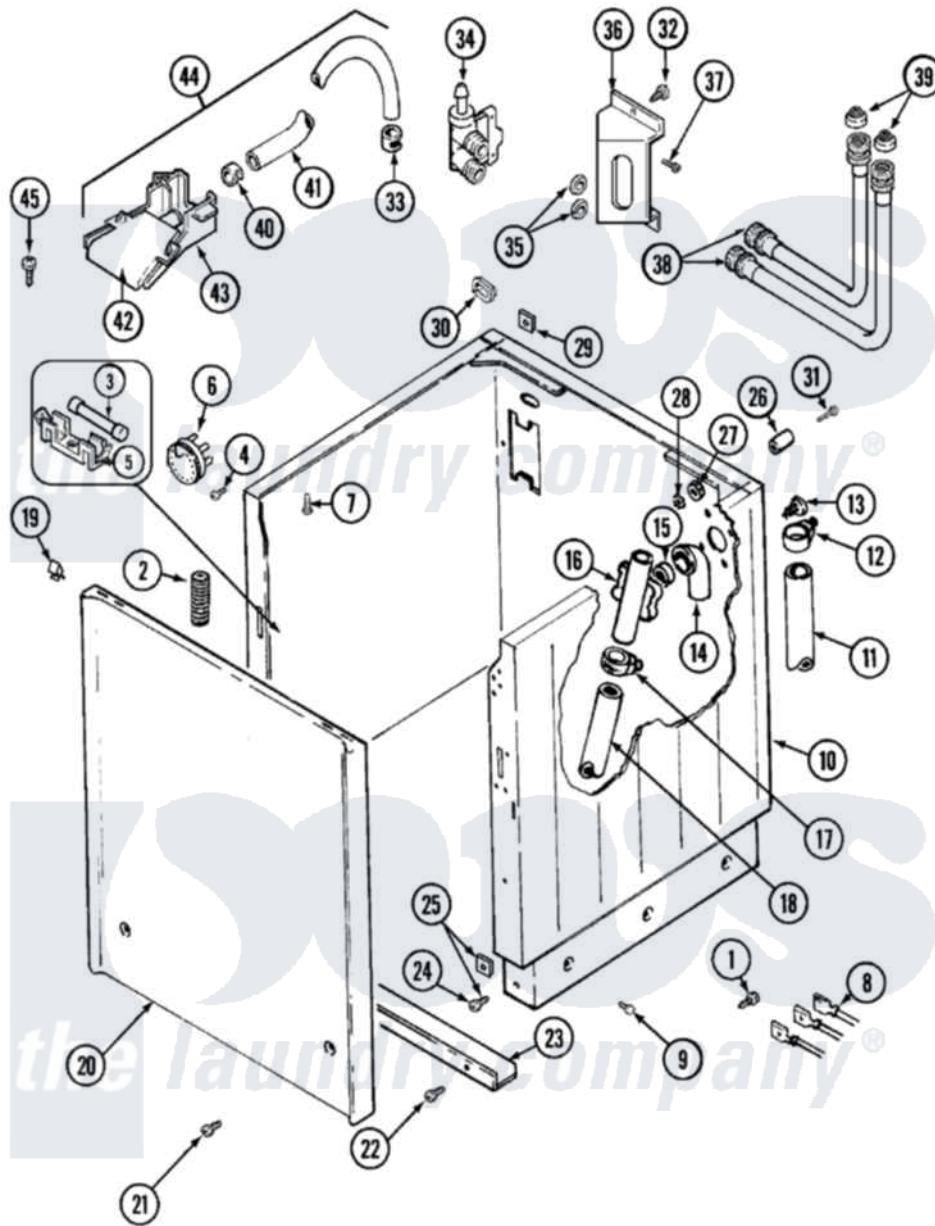

# Jenn-Air LSE2704W 02 - CABINET

Jenn-Air Residential Jenn-Air LSE2704W Stacked Washer and Dryer Parts Parts Diagram 02 - CABINET  
 Click on the part number to view part

Item	Original Part Number	Replaced By	Status	Part Description
1	Y251119	<a href="#">3177991</a>		Screw
2	<a href="#">211149</a>			Clip, Capacitor
"	<a href="#">Y200832</a>			Capacitor
3	W10124350		Not Available	NOT REQUIRED PART OR SEE NOTE NOT REPLACEABLE (MUST ORDER LID SWITCH ASSY. COMPLETE. REFER TO TOP & LID SECTION FOR CORRECT PART NO.)
4	<a href="#">210720</a>			Rivet, Bearing To Tumbler Frmt
5	<a href="#">207167</a>			Block, Fuse
6	207787	<a href="#">12002304</a>		Switch-WL
"	<a href="#">208783</a>			Wire Jumper
7	<a href="#">214354</a>			Screw, Top Cover To Cabnt.
8	<a href="#">208772</a>			Wire Harness
"	22001427		Not Available	WIRE HARNESS (UPR) NA
9	<a href="#">213007</a>			Xfor Cabinet See Cabinet, Back