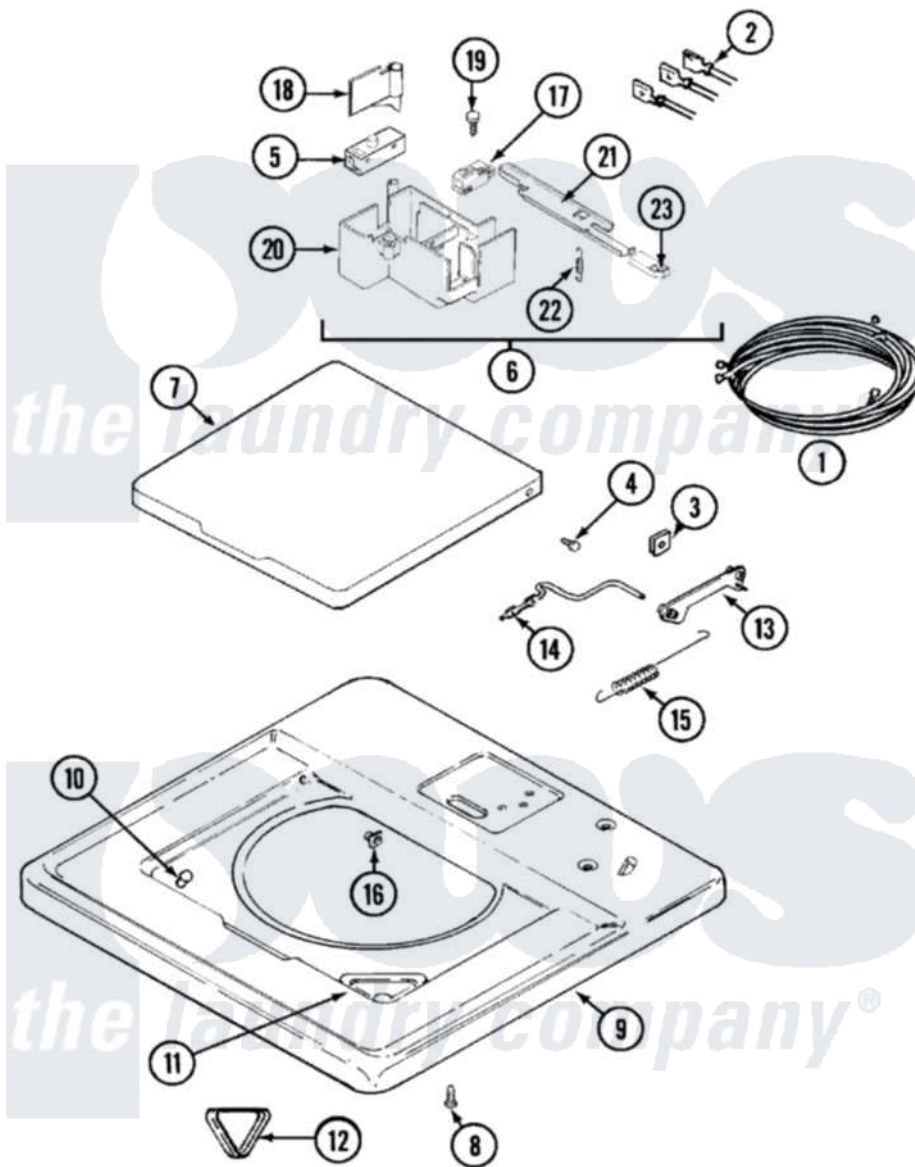

Jenn-Air LSE2704W 10 - TOP & LID

Jenn-Air Residential Jenn-Air LSE2704W Stacked Washer and Dryer Parts Parts Diagram 10 - TOP & LID
 Click on the part number to view part

Item	Original Part Number	Replaced By	Status	Part Description
1	22001585			Harness, Wire
"	22001432			Wire Harness
"	22001427		Not Available	WIRE HARNESS (UPR) NA
"	208772			Wire Harness
"	208776		Not Available	WIRE HARNESS (LOWER)
2	208781			Wire Harness, Lid Switch
"	22001443			Harness, Wire
3	22001194			Clip, Spring
4	22001001			Screw
5	208823			Pc Switch, Lid
6	22001444	12001513		Switch-Lid
"	22001581	12001514		Switch-Lid
"	22001251	12001513		Switch-Lid
7	22001080		Not Available	LID (WHT)
8	214354			Screw, Top Cover To Cabnt.
9	22001064		Not Available	COVER, TOP (WHT)

10	212716		Bumper, Lid
11	22001202	22001006	Cup, Bleach
12	215374	Not Available	GASKET FOR BLEACH CUP
13	22001189		Rod, Restraint
14	22001208		Rod, Counter Balance
15	Y216184		Spring, Counter Balance
16	22001193		Bearing, Counter Balance
17	207166		Switch, Check
18	22001283		Trigger
19	22001183		Screw
"	215537		Screw
20	22001285		Holder, Switch
21	22001286		Switch, Arm
22	22001287		Spring, Switch
23	22001250		Glide, Switch Arm