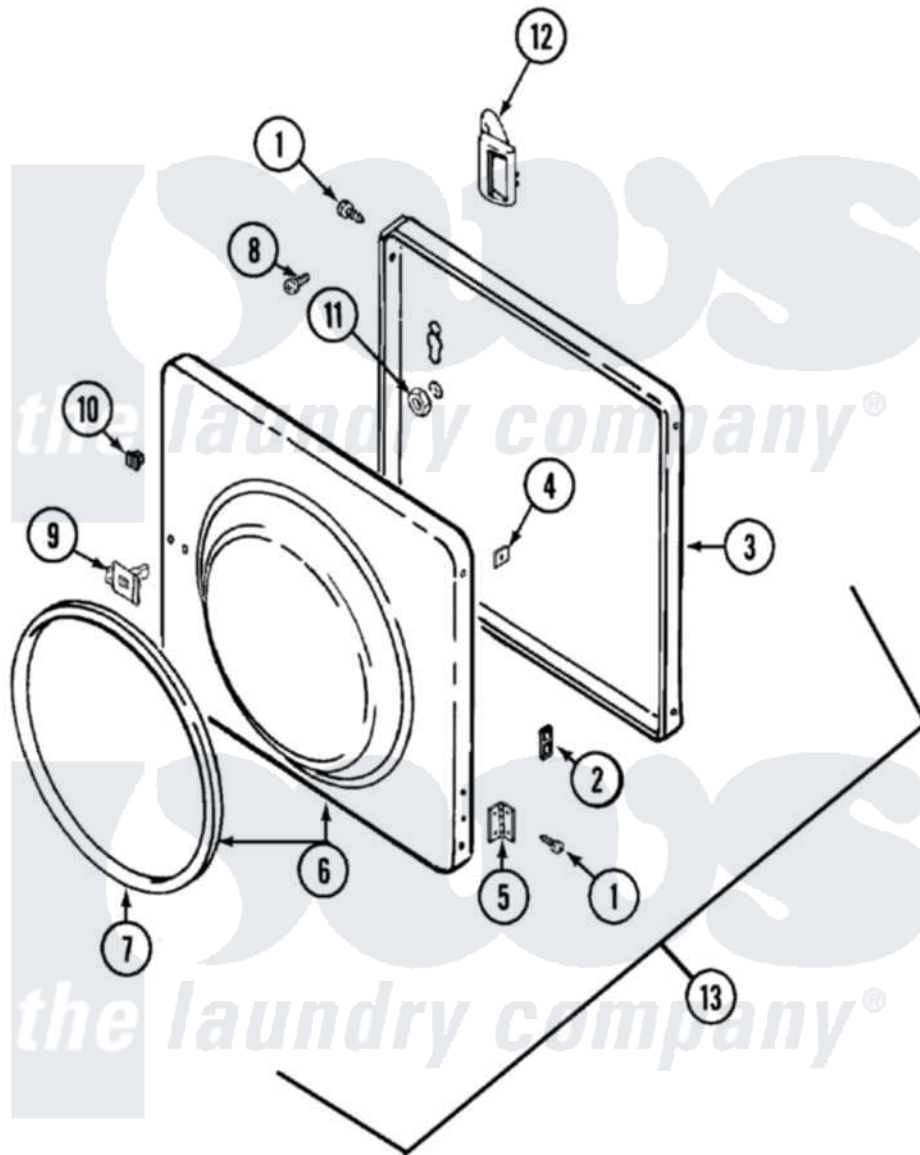

Jenn-Air LSE2704W-8 05 - DOOR

Jenn-Air [Residential Jenn-Air LSE2704W-8 Stacked Washer and Dryer Parts](#) Parts Diagram 05 - DOOR
 Click on the part number to view part

Item	Original Part Number	Replaced By	Status	Part Description
1	Y314062			Screw, Door Hinge And Panel
2	33001222			Speednut, Twin
"	33001221	22001817		Sheet, Sound Damper
"	Y313907			Fastener, Twin
3	314475			Panel, Outer Door
4	Y313910			Clip, Door Liner To Outer Panel
5	33001230			Hinge, Door
6	33001002			Door, Inner
7	33001005			Seal, Door
8	312960	489355		Screw, 8 X 1/2
9	Y304578	LA-1003		Door Catch Kit
10	Y313911			Door Strike Retainer
11	214872			Palnut, End Cap Note: Nut, Lamp Holder
12	314476		Not Available	HANDLE,DOOR
13	33001440		Not Available	DOOR (COMPLETE-WHT)