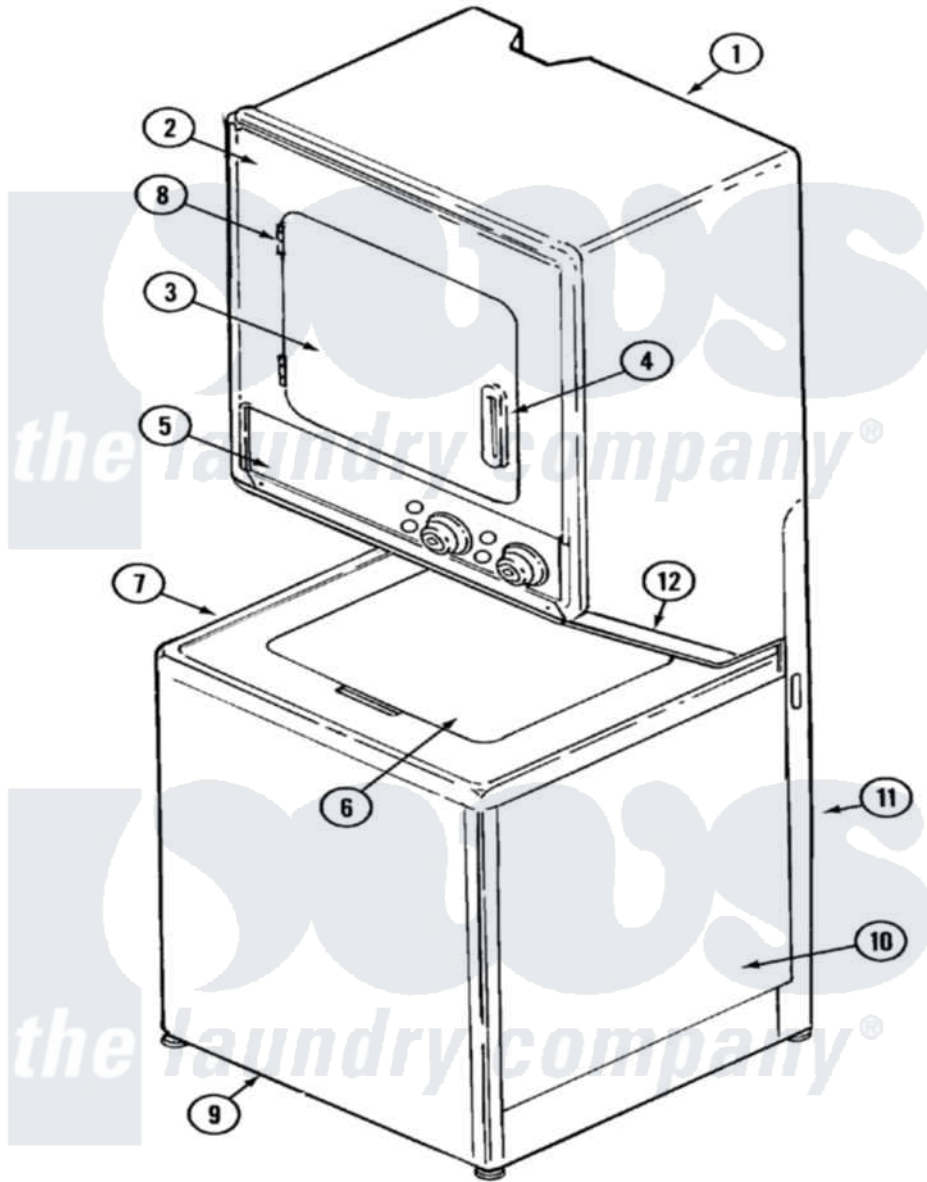

Jenn-Air LSE2704W-8 06 - FRONT

Jenn-Air Residential Jenn-Air LSE2704W-8 Stacked Washer and Dryer Parts Parts Diagram 06 - FRONT
 Click on the part number to view part

Item	Original Part Number	Replaced By	Status	Part Description
1	308055			Cabinet
2	33001191			Panel, Front
3	314475			Panel, Outer Door
4	315425		Not Available	HANDLE, DOOR
"	314476		Not Available	HANDLE, DOOR
5	33001426		Not Available	PANEL, CONTROL (WHT)
6	22001080		Not Available	LID (WHT)
7	22001064		Not Available	COVER, TOP (WHT)
8	33001230			Hinge, Door
9	207205			Panel, Front
10	22001065	22002133		Cabinet
11	Y306110			Stand, Dryer
12	33001050			Panel, Access
13	33001393		Not Available	MANUAL, USE & CARE
"	16000326			Guide, Quick Ref - Jenn-Air