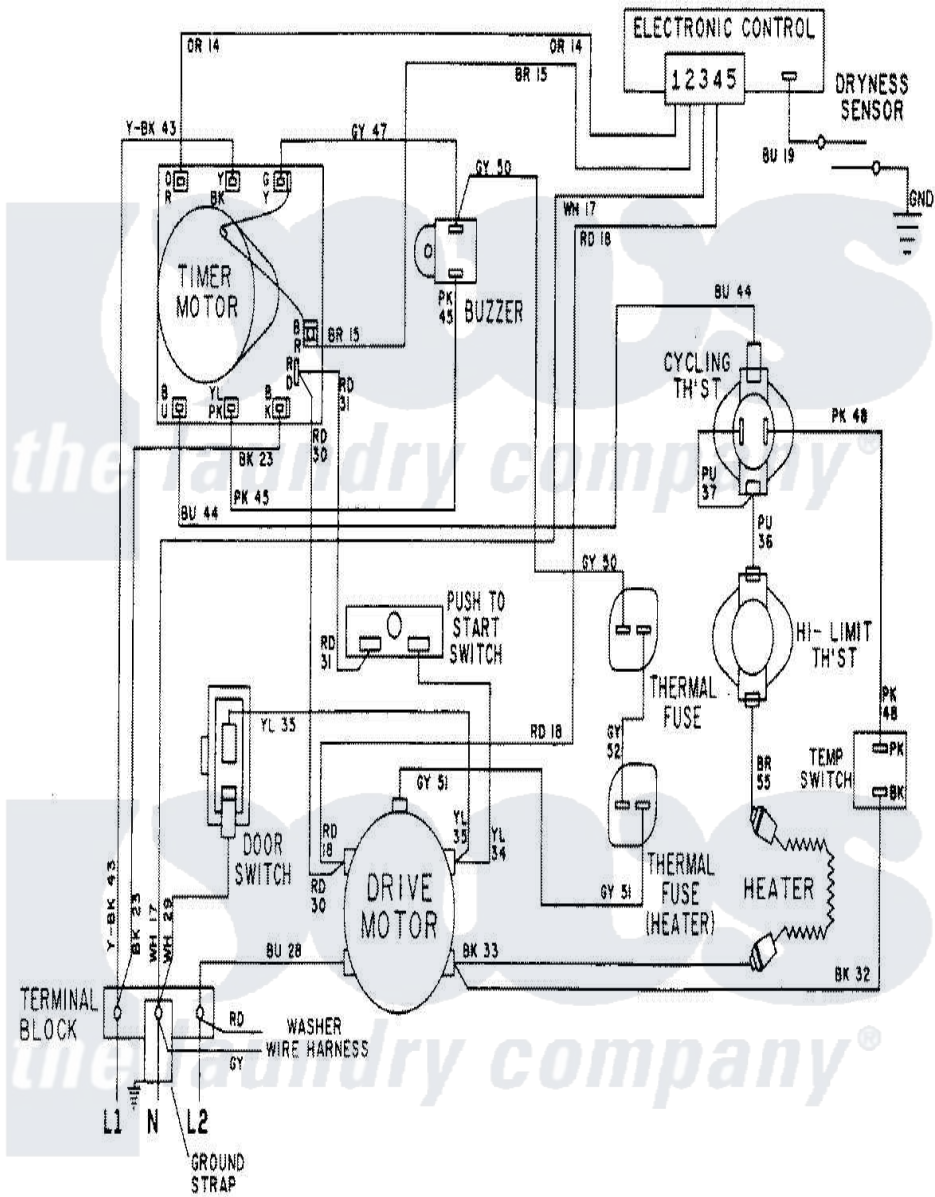

# Jenn-Air LSE2704W-8 14 - WIRING INFORMATION-DRYER

Jenn-Air Residential Jenn-Air LSE2704W-8 Stacked Washer and Dryer Parts Parts Diagram 14 - WIRING INFORMATION-DRYER

[Click on the part number to view part](#)

Item	Original Part Number	Replaced By	Status	Part Description
NI	15001173		Not Available	WIRING INFORMATION
"	15001080		Not Available	WIRING INFORMATION