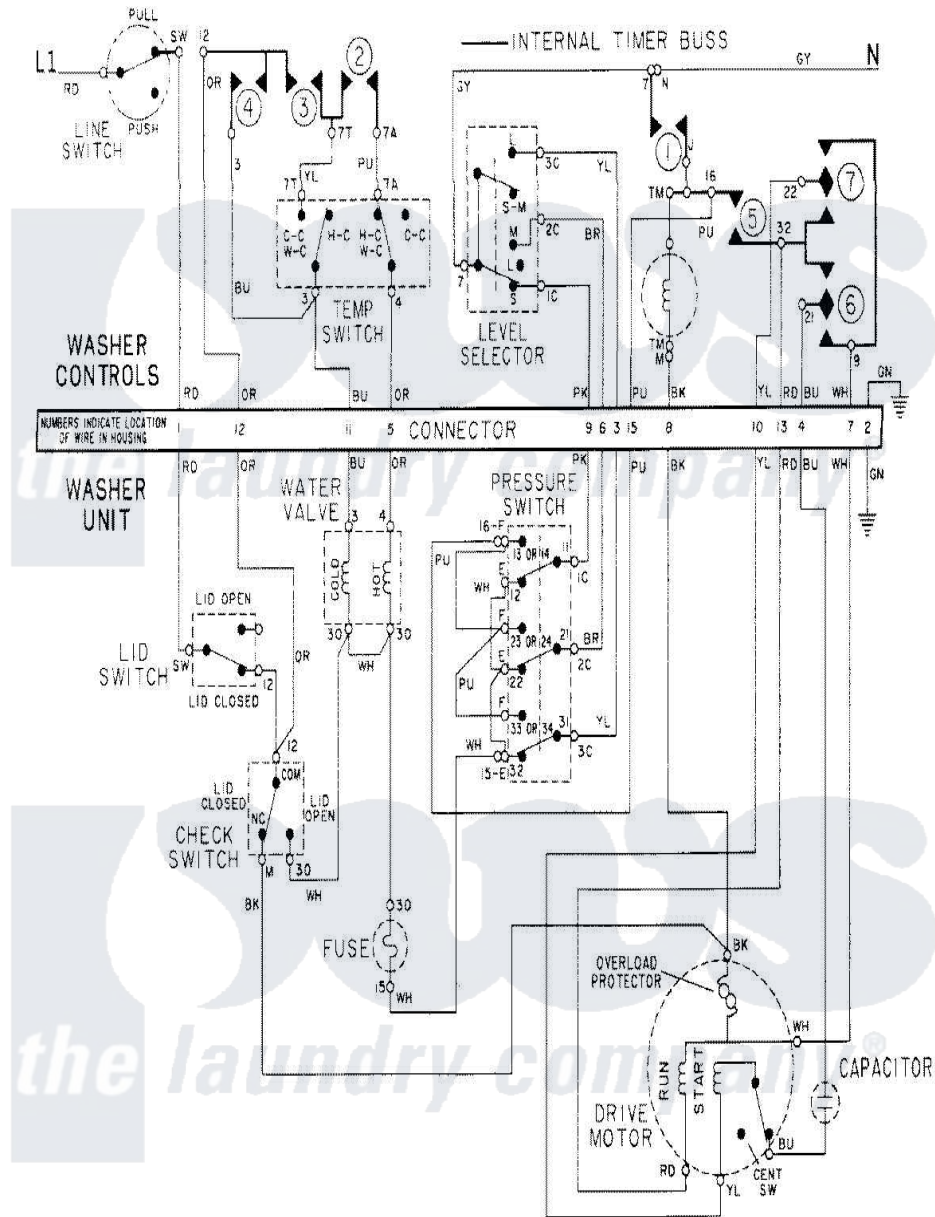

Jenn-Air LSE2704W-8 15 - WIRING INFORMATION-WASHER

Jenn-Air Residential Jenn-Air LSE2704W-8 Stacked Washer and Dryer Parts Parts Diagram 15 - WIRING INFORMATION-WASHER

[Click on the part number to view part](#)

Item	Original Part Number	Replaced By	Status	Part Description
NI	15001266		Not Available	WIRING INFORMATION