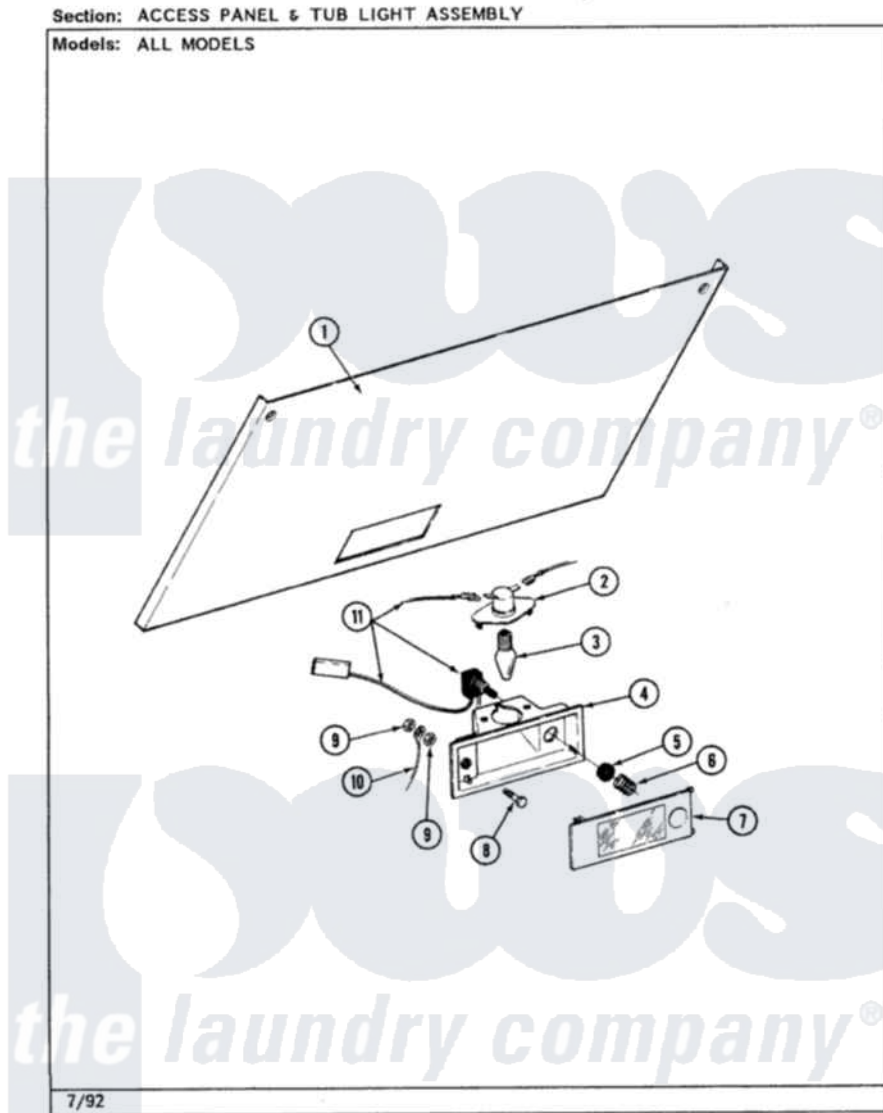

Jenn-Air LSG2700W 01 - ACCESS PANEL ASSEMBLY

Jenn-Air Residential Jenn-Air LSG2700W Stacked Washer and Dryer Parts Parts Diagram 01 - ACCESS PANEL ASSEMBLY

[Click on the part number to view part](#)

Item	Original Part Number	Replaced By	Status	Part Description
1	307844		Not Available	ACCESS PANEL (WHT)
2	315198		Not Available	LAMP HOLDER
3	Y307100	67001316		Bulb, Light
4	315195			Lamp Bracket
5	315197		Not Available	NUT FOR TUB LIGHT SWITCH
6	315196		Not Available	SPRING FOR TUB LIGHT
7	Y307845		Not Available	LENS ASSEMBLY
8	315211	22002354		Screw, Back Bracket
9	912077			Locknut, Reader Harness
10	204807			Ground Wire, Supp. Plte To Top Cover
11	Y307847			Switch And Wire Assembly