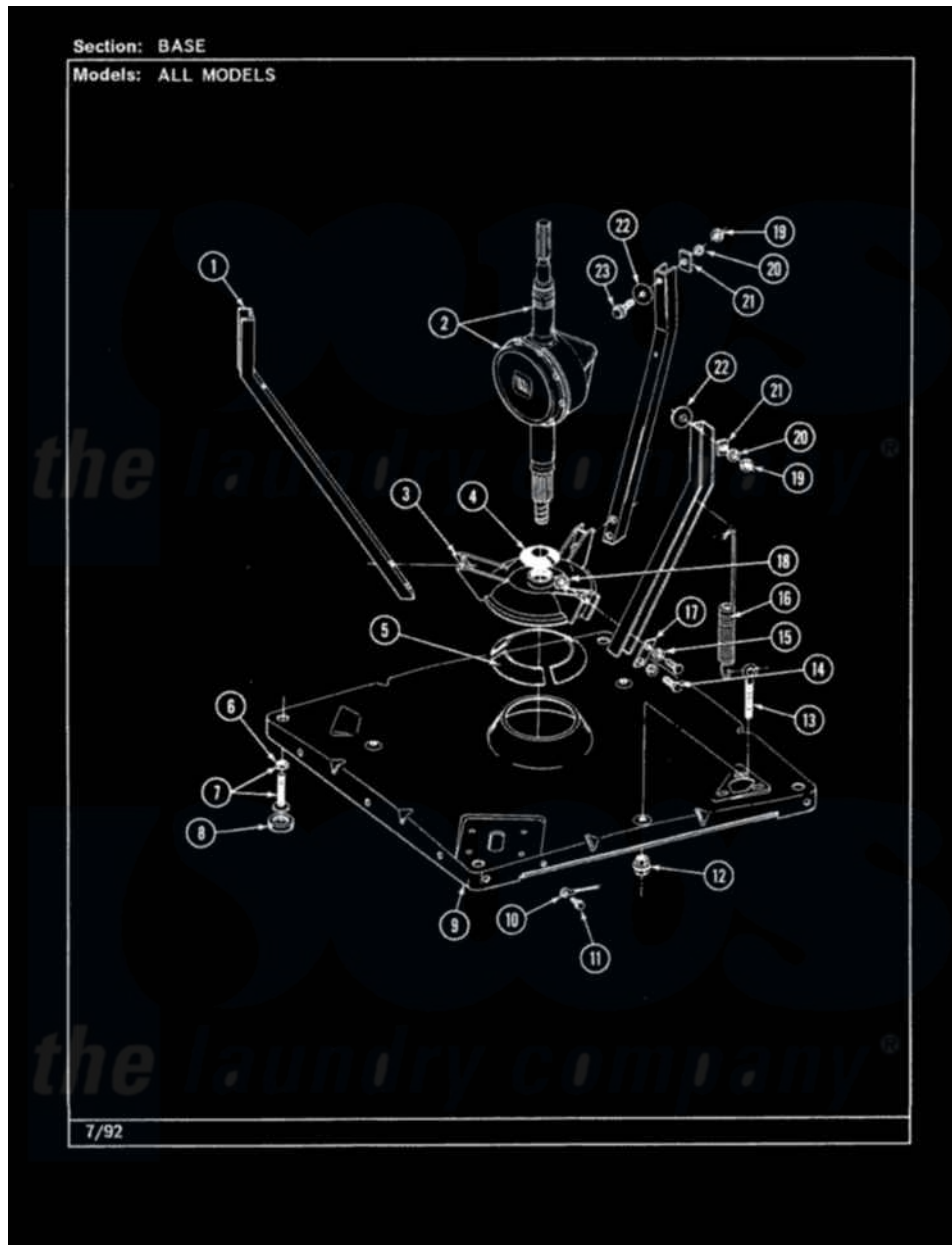

Jenn-Air LSG2700W 02 - BASE

Jenn-Air Residential Jenn-Air LSG2700W Stacked Washer and Dryer Parts Parts Diagram 02 - BASE
Click on the part number to view part

Item	Original Part Number	Replaced By	Status	Part Description
1	213053			Brace, Tub Part Not Used
2	206707	6-2097750		Trans Dee
3	203725			Damper W/Bolt And Clip
4	211028	22001586		Deflector, Water
5	203956			Damper Pad Kit
6	210385			Lock Nut For Adjustable Leg
7	Y302699	22003428		Leg, Adjustable
8	210684			Foot, Adjustable Leg
9	203274			Base With Damper Pads
10	204807			Ground Wire, Supp. Plte To Top Cover
11	210186	3370225		Screw
12	211949			Nut, Adjustment Eyebolt
13	213120	216416		Bolt, Eye/Centering Spring
14	Y015627			Screw- Hex
15	911852	486009		Lockwasher
16	213054			Centering Spring - 3 Used

17	213073		Washer, Double Brace
18	Y052785		Nut, Brace To Damper
19	Y052734		Nut, Carrage Bolts And Bracket
20	Y054867		Washer, Lock
21	212979	Not Available	WASHER, TUB BRACE
22	211100		Washer, Outer Tub
23	200744	W10175939	Bolt
"	205254	W10175938	Bolt