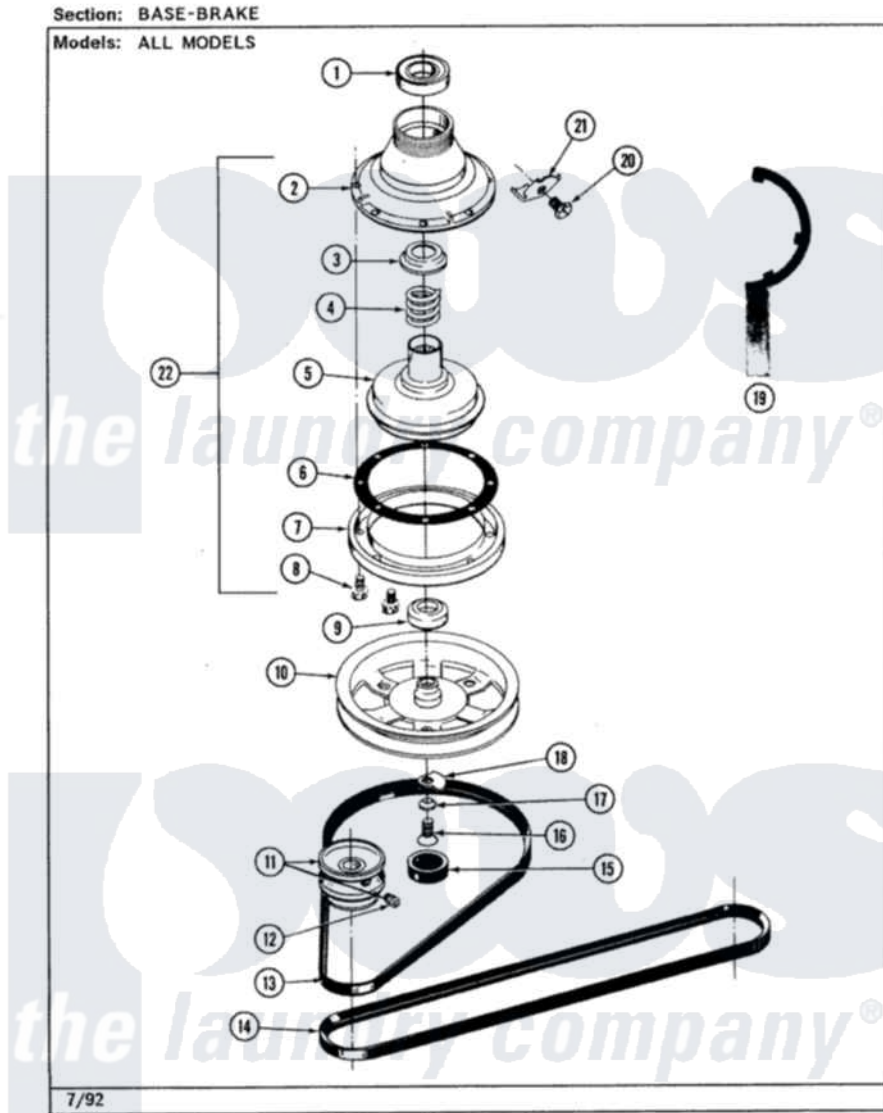

Jenn-Air LSG2700W 03 - BASE ASSEMBLY

Jenn-Air [Residential Jenn-Air LSG2700W Stacked Washer and Dryer Parts](#) Parts Diagram 03 - BASE ASSEMBLY
Click on the part number to view part

Item	Original Part Number	Replaced By	Status	Part Description
1	Y200720	22003441		Bearing, Rear
2	211045	6-2011900		Brake Asse
3	211039	6-2011900		Brake Asse
4	211041	6-2011900		Brake Asse
5	201126	6-2011900		Brake Asse
6	211042	6-2011900		Brake Asse
7	211043	6-2011900		Brake Asse
8	211000			SCREW, BRAKE DRUM (HEX HEAD)
9	200835			Bearing, Brake Rotor
10	211059	6-2301530		Pulley
11	200816	6-2008160		Pulley- MO
12	Y053241			Set Screw, Motor Pulley
13	211125			V Belt, DiVe Pulley
14	211124			Part Not Used
15	211038		Not Available	CAP, OIL RETAINER
16	211375	681582		Screw

17	211090	22003555	Washer, Stop Lug
18	211089		Lug, Stop Pulley
19	Y038315	038315	Tool
20	213326		Bolt, Sems Retaining Clip
21	213325		Clip, Retaining
22	201190	6-2011900	Brake Asse