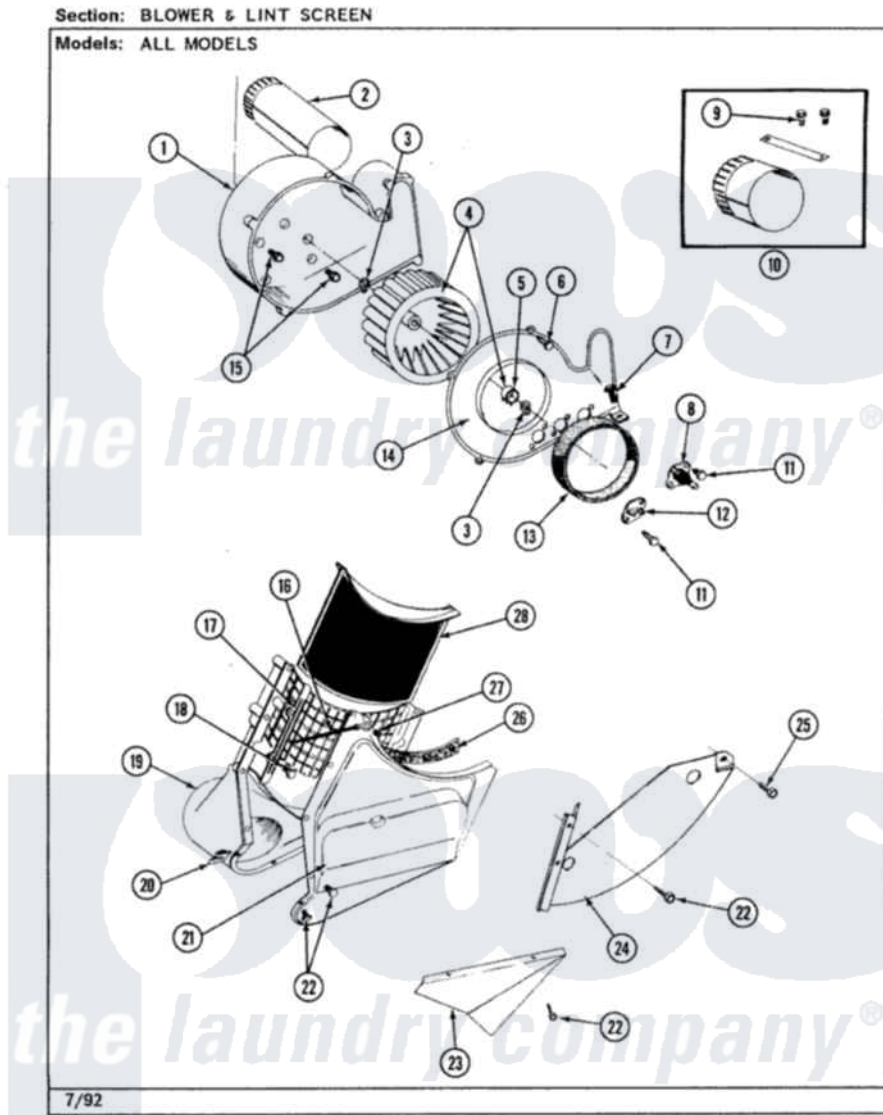

Jenn-Air LSG2700W 04 - BLOWER ASSEMBLY

Jenn-Air [Residential Jenn-Air LSG2700W Stacked Washer and Dryer Parts](#) Parts Diagram 04 - BLOWER ASSEMBLY
Click on the part number to view part

Item	Original Part Number	Replaced By	Status	Part Description
1	Y312893			Housing, Blower
2	306637			Exhaust Duct Assembly
3	410233	9703438		Ring-Retrnr
4	Y303836			Blower Wheel Assembly And Clamp
5	312967			Clamp, Blower Housing
6	Y312961	W10116751		Screw
7	Y313561			Screw----NA
8	Y308036		Not Available	THERMOSTAT
9	Y310632	1163839		Screw
10	306643	8544761A		Exten-Exht
11	211294	90767		Screw, 8A X 3/8 HeX Washer Head Tapping
12	306604			Cut-Off, Thermal Part Not Used
13	Y312901			Seal, Housing Cover
14	314846			Cover, Blower Housing

15	Y310632	1163839	Screw
16	901220		Ground Wire
17	Y313795		Guide For Lint Screen
18	Y312961	W10116751	Screw
19	314801		Outlet Duct And Grid
20	315274	488660	Nut, Speed
21	314485		Outlet Duct And Grid
22	Y312961	W10116751	Screw
23	315239		Shield For Outlet Duct
24	315238		Shield
25	310207		Screw, No.6 X 1/4 Inch
26	Y313796		Lint Seal
27	310557		Washer
"	Y312961	W10116751	Screw
28	Y306666	33001003	Screen, Lint