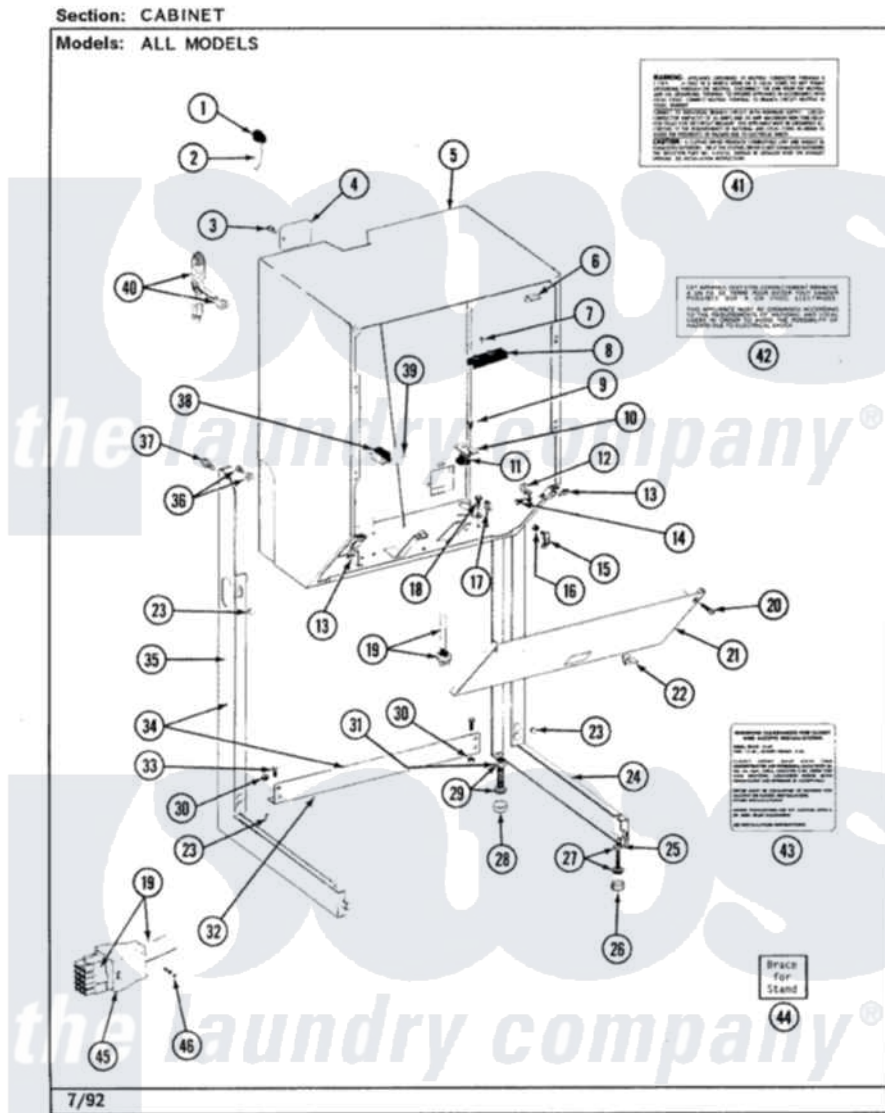

Jenn-Air LSG2700W 05 - CABINET

Jenn-Air Residential Jenn-Air LSG2700W Stacked Washer and Dryer Parts Parts Diagram 05 - CABINET
 Click on the part number to view part

Item	Original Part Number	Replaced By	Status	Part Description
1	315270			Grommet
2	308044		Not Available	CORD, POWER
3	Y313561			Screw---NA
4	314470		Not Available	COVER, TERMINAL
5	308055			Cabinet
6	312548			Fastener-Access Panel To CA
7	215954			Screw
8	Y308033	7401P037-60		Block, Terminal
9	211168	W10139210		Screw, 8-18 X 5/16
10	314532		Not Available	MOUNTING BRACKET
11	215948		Not Available	GROMMET
12	315264	74006784		Clip, Harness
13	215075			Fastener, Control Panel To Console
14	Y310632	1163839		Screw
15	314489			Guide, Pin
				Delut End Cap Note: Nut

16	214872		Pair Nut, End Cap Note. Nut, Lamp Holder
17	Y313262	W10116752	Retainer-
18	211252		Screw, Ground Wire
19	208213		Wire Harness
20	314477		Screw, Access Panel
21	307844	Not Available	ACCESS PANEL (WHT)
22	314482		Fastener, Spring
23	314498		Pad, Dryer Leg
24	306073	Not Available	LEG ASSM, (RT-WHT)
25	Y052740	62739	Nut, Lock
26	Y314137		Foot, Rubber
27	Y305086		Adjustable Leg And Nut
28	210684		Foot, Adjustable Leg
29	Y302699	22003428	Leg, Adjustable
30	Y052721		Nut, Terminal Block Plate
31	210385		Lock Nut For Adjustable Leg
32	314499	Not Available	BRACE
33	214354		Screw, Top Cover To Cabnt.
34	Y306110		Stand, Dryer
35	306074	Not Available	LEG ASSM, LEFT-WHITE
36	303846	22003781	Screw, Ground Strap
37	314663	214354	Screw, Top Cover To Cabnt.
38	305205	694419	Mini-Buzzer
39	211168	W10139210	Screw, 8-18 X 5/16
42	214519		LABEL, ELECTRICAL INSTR. PART NOT USED-GAS MODELS ONLY
43	314486	Not Available	LABEL
44	306128	Not Available	BRACE FOR STAND-ACCESSORY
45	215960	Not Available	STRAIN RELIEF
46	215953	Not Available	SCREW