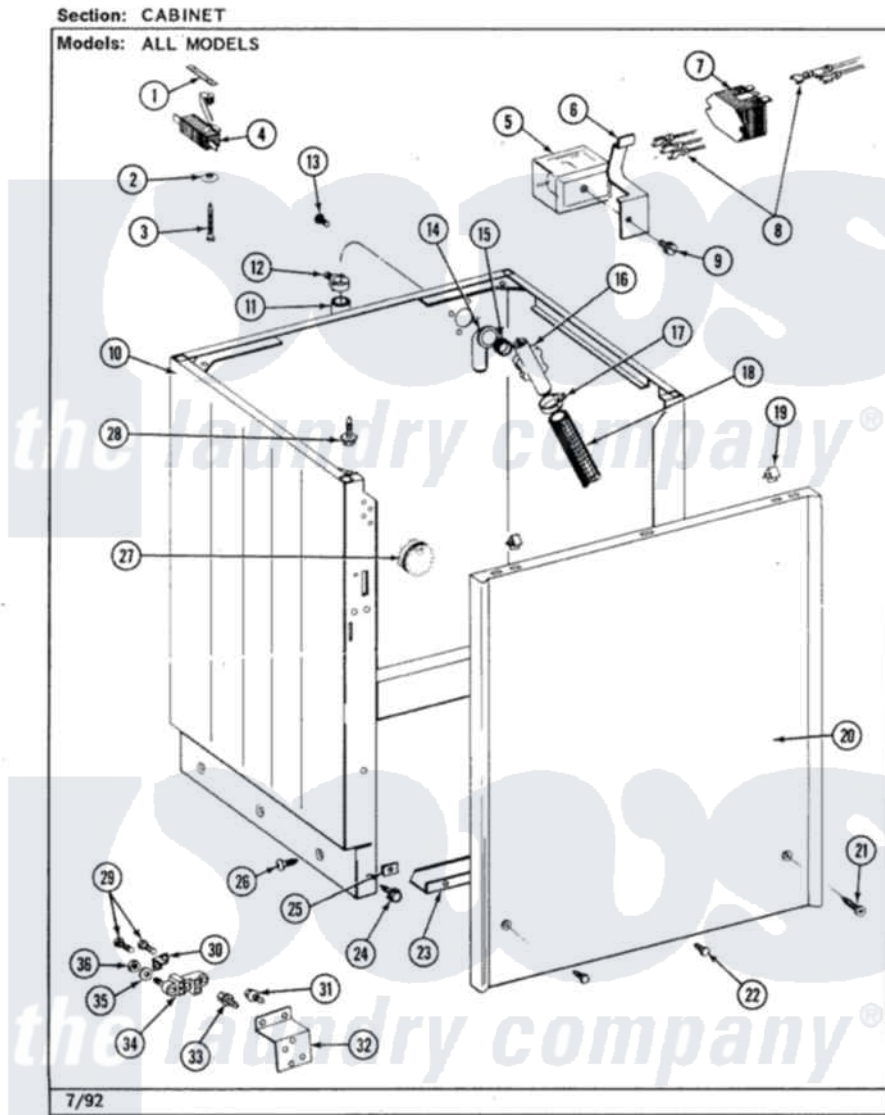

Jenn-Air LSG2700W 06 - CABINET

Jenn-Air Residential Jenn-Air LSG2700W Stacked Washer and Dryer Parts Parts Diagram 06 - CABINET
 Click on the part number to view part

Item	Original Part Number	Replaced By	Status	Part Description
1	210866			Nut, Twin Speed
2	211500			Washer, Bracket To Top Cover
3	213501			Screw, No.6-20 X 1-1/8 Inch
4	202476			Unbalance Switch
5	207797			Relay
6	215273			Clip, Spring Relay
7	207834	8566493		Power Relay
8	208213			Wire Harness
9	212949	22001866		Screw, Relay
10	207207		Not Available	CABINET WHT
11	910997		Not Available	CTN. 50 FT, 7/8 DRAIN HOSE
12	200908	285655		Clamp, Hose
13	Y014874			Screw, Idler Arm And Sleeve
14	Y216016	W10116738		Elbow
15	214765			Gasket, Siphon Break
16	206638			Siphon Break

17	202574	3367052	Clamp, Hose
18	215365	22001448	Hose, Pump
19	215711		Fastener, Spring
20	207205		Panel, Front
21	213123	22001496	Front Panel Fastener And Screw
22	211294	90767	Screw, 8A X 3/8 HeX Washer Head Tapping
23	213846		Guard, Belt
24	213122	27001200	Screw
25	213280	204439	Screw And Fstner Assembly
26	213007		Xfor Cabinet See Cabinet, Back
27	207787	12002304	Switch-WL
28	214354		Screw, Top Cover To Cabnt.