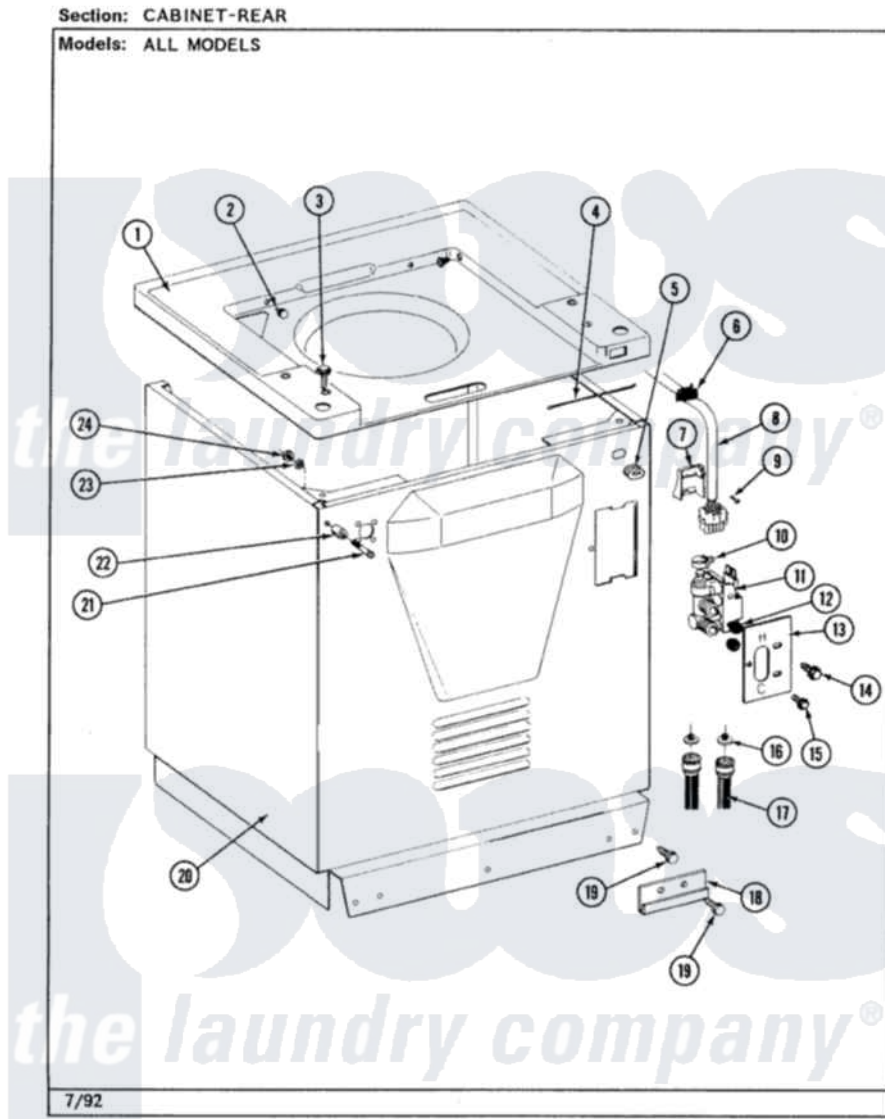

Jenn-Air LSG2700W 07 - CABINET (REAR)

Jenn-Air Residential Jenn-Air LSG2700W Stacked Washer and Dryer Parts Parts Diagram 07 - CABINET (REAR)
Click on the part number to view part

Item	Original Part Number	Replaced By	Status	Part Description
1	207579		Not Available	TOP COVER (WHITE)
2	215247		Not Available	BUMPER FOR LID
3	214354			Screw, Top Cover To Cabnt.
4	215274		Not Available	TOP COVER RESTRAINT
5	215950			(UPPER CABINET)
6	215948		Not Available	GROMMET
8	208212		Not Available	WIRE HARNESS (CANADA)
"	208213			Wire Harness
9	215953		Not Available	SCREW
10	201575			Clamp, Hose
11	205613			Water Valve
12	214337	96160		Screen
13	215264	22002371		Bracket
14	Y313561			Screw----NA
15	212276	W10116760		Screw
16	200961	12001413		Strainer And Washer Kit

17	200672	76314	Hose, Inlet 6 Ft. Hose With Elbow
18	215278	Not Available	GLIDE FOR WASHER
19	213121	3400111	Screw, 12-14 X 5/8
20	207207	Not Available	CABINET WHT
21	215277	67006908	Screw, Ice Rack
22	215276	Y215513	Standoff, Circuit Board
23	310557		Washer
24	Y052659	Y052655	Hex Nut, No.8-32