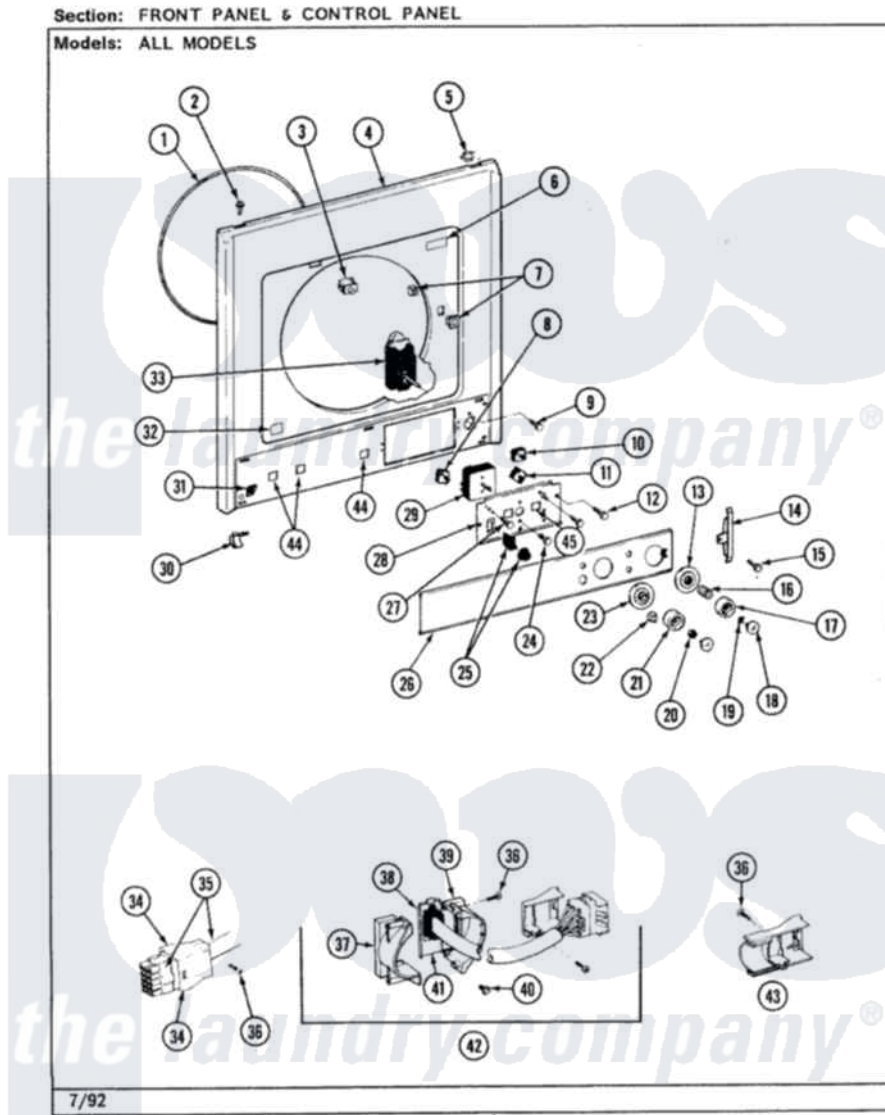

Jenn-Air LSG2700W 08 - CONTROL PANEL

Jenn-Air [Residential Jenn-Air LSG2700W Stacked Washer and Dryer Parts](#) Parts Diagram 08 - CONTROL PANEL
Click on the part number to view part

Item	Original Part Number	Replaced By	Status	Part Description
1	314286			Seal For Front Panel
2	212277			Screw, No.8 X 1/2 Inch
3	Y305753	W10169313		Switch-Dor
4	Y314261			Switch And Relay Bracket
5	Y310376			Clip, Door Switch Harness
6	Y313927			INSTRUCTION LABEL
7	306436			Door Latch Kit--W
8	308017			Switch, Dryer Temperature
9	213966	3400014		Screw
10	207782			Switch, Water Temperature
11	207800			Switch, Water Level
12	211294	90767		Screw, 8A X 3/8 HeX Washer Head Tapping
13	208071		Not Available	DIAL, TIMER
14	315267		Not Available	END CAP,CONTROL PANEL (BLK)
15	211000			SCREW, BRAKE DRUM (HEX

15	211000		HEAD)
16	211065		Spring, Index Wheel
17	Y216047		Knob, Control
18	216048	Not Available	CAP, KNOB
19	211605		Bezel, Timer Dial
20	312273		Nut, Control Knob
21	315408		Knob, Control
22	308411		Knob, Rotary
23	380412	Not Available	TIMER DIAL-DRYER
24	215952		Screw
25	308409	Y308025	Switch, Push To Start
26	308418	Not Available	FACIA CONTROL PANEL
27	215952		Screw
28	315237		Bracket For Switch And Timer
29	Y308252		Timer
30	314482		Fastener, Spring
31	314748	488660	Nut, Speed
32	314486	Not Available	LABEL
33	207783		Timer
34	215960	Not Available	STRAIN RELIEF
35	208213		Wire Harness
36	215953	Not Available	SCREW
40	211168	W10139210	Screw, 8-18 X 5/16
42	308019	Not Available	WIRE HARNESS
44	315286		Bumper Large
45	315287		Bumper Small