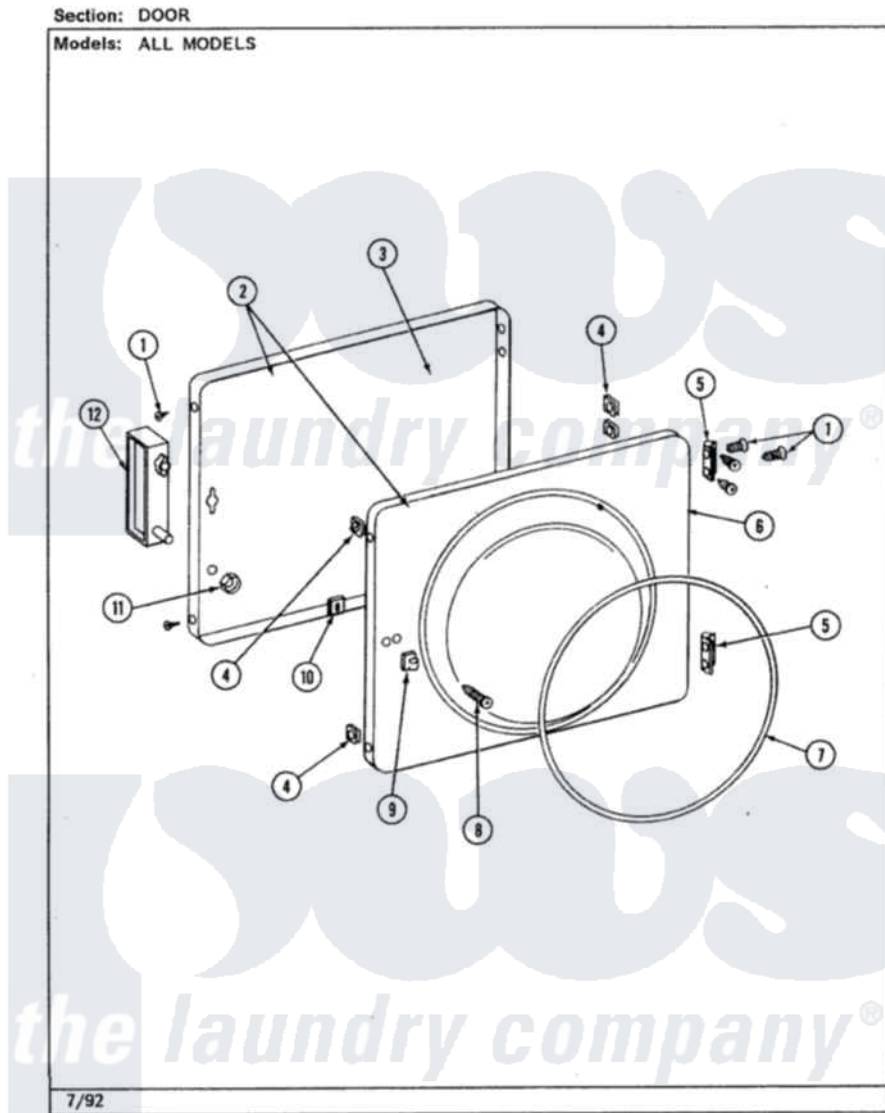

Jenn-Air LSG2700W 09 - DOOR

Jenn-Air Residential Jenn-Air LSG2700W Stacked Washer and Dryer Parts Parts Diagram 09 - DOOR
Click on the part number to view part

Item	Original Part Number	Replaced By	Status	Part Description
1	Y314062			Screw, Door Hinge And Panel
2	306669		Not Available	DOOR, S1000
3	314475			Panel, Outer Door
4	Y313910			Clip, Door Liner To Outer Panel
5	Y304577	33001230		Hinge, Door
6	Y306667	33001002		Door, Inner
7	314077			Door Seal
8	312960	489355		Screw, 8 X 1/2
9	306436			Door Latch Kit--W
10	Y313911			Door Strike Retainer
11	214872			Palnut, End Cap Note: Nut, Lamp Holder
12	314476		Not Available	HANDLE, DOOR