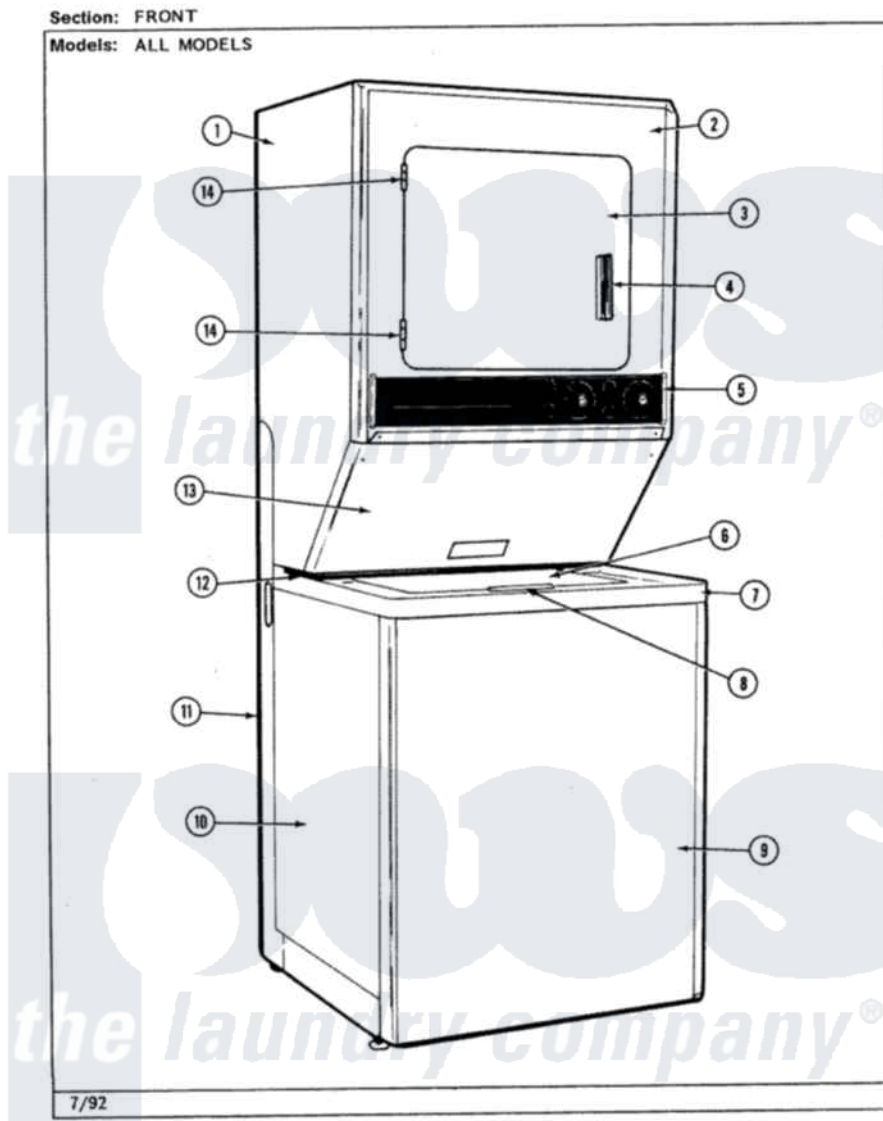

Jenn-Air LSG2700W 10 - FRONT

Jenn-Air [Residential Jenn-Air LSG2700W Stacked Washer and Dryer Parts](#) Parts Diagram 10 - FRONT
Click on the part number to view part

Item	Original Part Number	Replaced By	Status	Part Description
1	308055			Cabinet
2	315261		Not Available	FRONT PANEL (WHITE)
3	314475			Panel, Outer Door
4	314476		Not Available	HANDLE, DOOR
5	308418		Not Available	FACIA CONTROL PANEL
6	215251		Not Available	LID-WHITE
7	207579		Not Available	TOP COVER (WHITE)
8	206667			Handle With Nuts
9	207205			Panel, Front
10	207207		Not Available	CABINET WHT
11	Y306110			Stand, Dryer
12	215245		Not Available	BRIDGE FOR TOP COVER NA
13	307844		Not Available	ACCESS PANEL (WHT)
14	Y304577	33001230		Hinge, Door