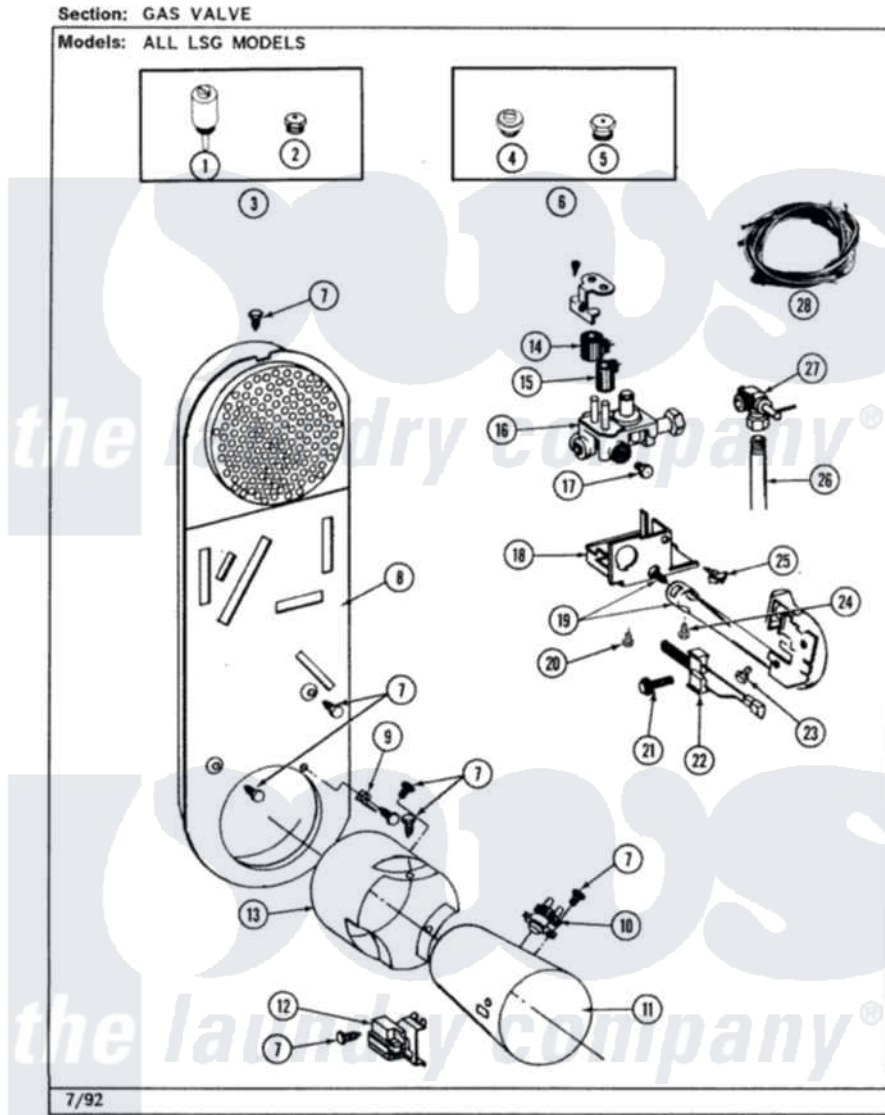

Jenn-Air LSG2700W 11 - GAS VALVE

Jenn-Air Residential Jenn-Air LSG2700W Stacked Washer and Dryer Parts Parts Diagram 11 - GAS VALVE
Click on the part number to view part

Item	Original Part Number	Replaced By	Status	Part Description
1	306184		Not Available	PLUG, BLOCKING (LPG REGULATOR)
2	311640		Not Available	ORIFICE FOR MAIN BURNER
3	306205			Conversion Kit-Nat. To LPG
4	314602	694424		Leak, Limiter
5	314603			Main Burner Orifice-NAT
6	306206		Not Available	CONVERSION KIT-LPG TO NAT.
7	211294	90767		Screw, 8A X 3/8 Hex Washer Head Tapping
8	Y303369			Inlet Duct Assembly
9	Y312890			Retainer, Heater Chamber
10	303395			Thermostat, Hi-Limit
11	Y303368			Cone, Combustion
12	Y303377	338906		Radiant, Sensor
13	314509			Combustion Cone Extension
14	306106			Coil, Holding And Booster--W

15	306105	694540	Coil, 60 Hz
16	306084		Valve, Gas
17	314603		Main Burner Orifice-NAT
"	311640	Not Available	ORIFICE FOR MAIN BURNER
"	311641		Orifice For Main Burner
18	314508		Bracket For Gas Valve
19	306162	Not Available	BURNER ASSEMBLY WITH SCREW
20	314568	Y313559	Screw
21	304971		Screw Note: Screw, Igniter
22	304970	4391996	Ignitor
23	212276	W10116760	Screw
24	314082	90767	Screw, 8A X 3/8 HeX Washer Head Tapping
25	Y313262	W10116752	Retainer-
26	310454	Not Available	MANIFOLD, 2 INCH
27	306086		Angle Shut Off For Gas Valve
28	306090		Wire Harness For Gas Valve