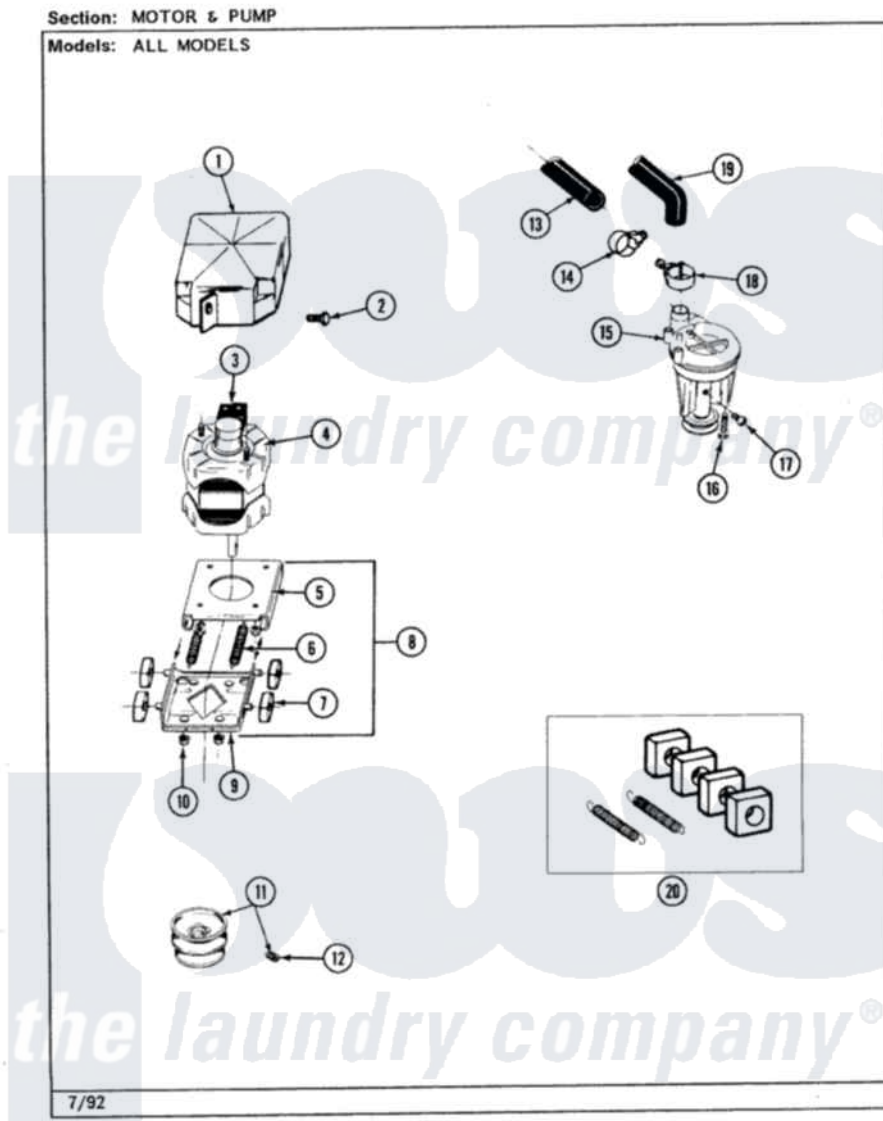

Jenn-Air LSG2700W 14 - MOTOR ASSEMBLY

Jenn-Air Residential Jenn-Air LSG2700W Stacked Washer and Dryer Parts Parts Diagram 14 - MOTOR ASSEMBLY
Click on the part number to view part

Item	Original Part Number	Replaced By	Status	Part Description
1	215098			Shield, Motor
2	213121	3400111		Screw, 12-14 X 5/8
3	205133		Not Available	(PROD. IDNo. 2-1664-8 & 2-5463)
"	205132		Not Available	SWITCH, MOTOR EXTERNAL START No.201664-14,205463-4 & 201800-4
"	206505		Not Available	PROD. No.201664-15, & No.205463-3.
4	201805	12002351		Motor-Drive
5	214956			Motor Mount Assembly
6	202718			Springs, Tension
7	204998	205000		Roller And Spring Kit 4+Spr
8	205999			Motor Mount Assembly
9	205908			Motor Mount Assembly
10	Y311426	3400029		Nut, Adapter Plate
11	200816	6-2008160		Pulley- MO
12	Y053241			Set Screw, Motor Pulley

13	215365	22001448	Hose, Pump
14	200461	285655	Clamp, Hose
15	202203	6-2022030	Pump As Pa
16	211880		Screw, HeX Head No.10 X 1/2 Inc
17	Y015408	22003235	Screw, Bearing Insert
18	202574	3367052	Clamp, Hose
19	213045		Hose, Outer Tub Part Not Used
20	205000		Roller And Spring Kit 4+Spr